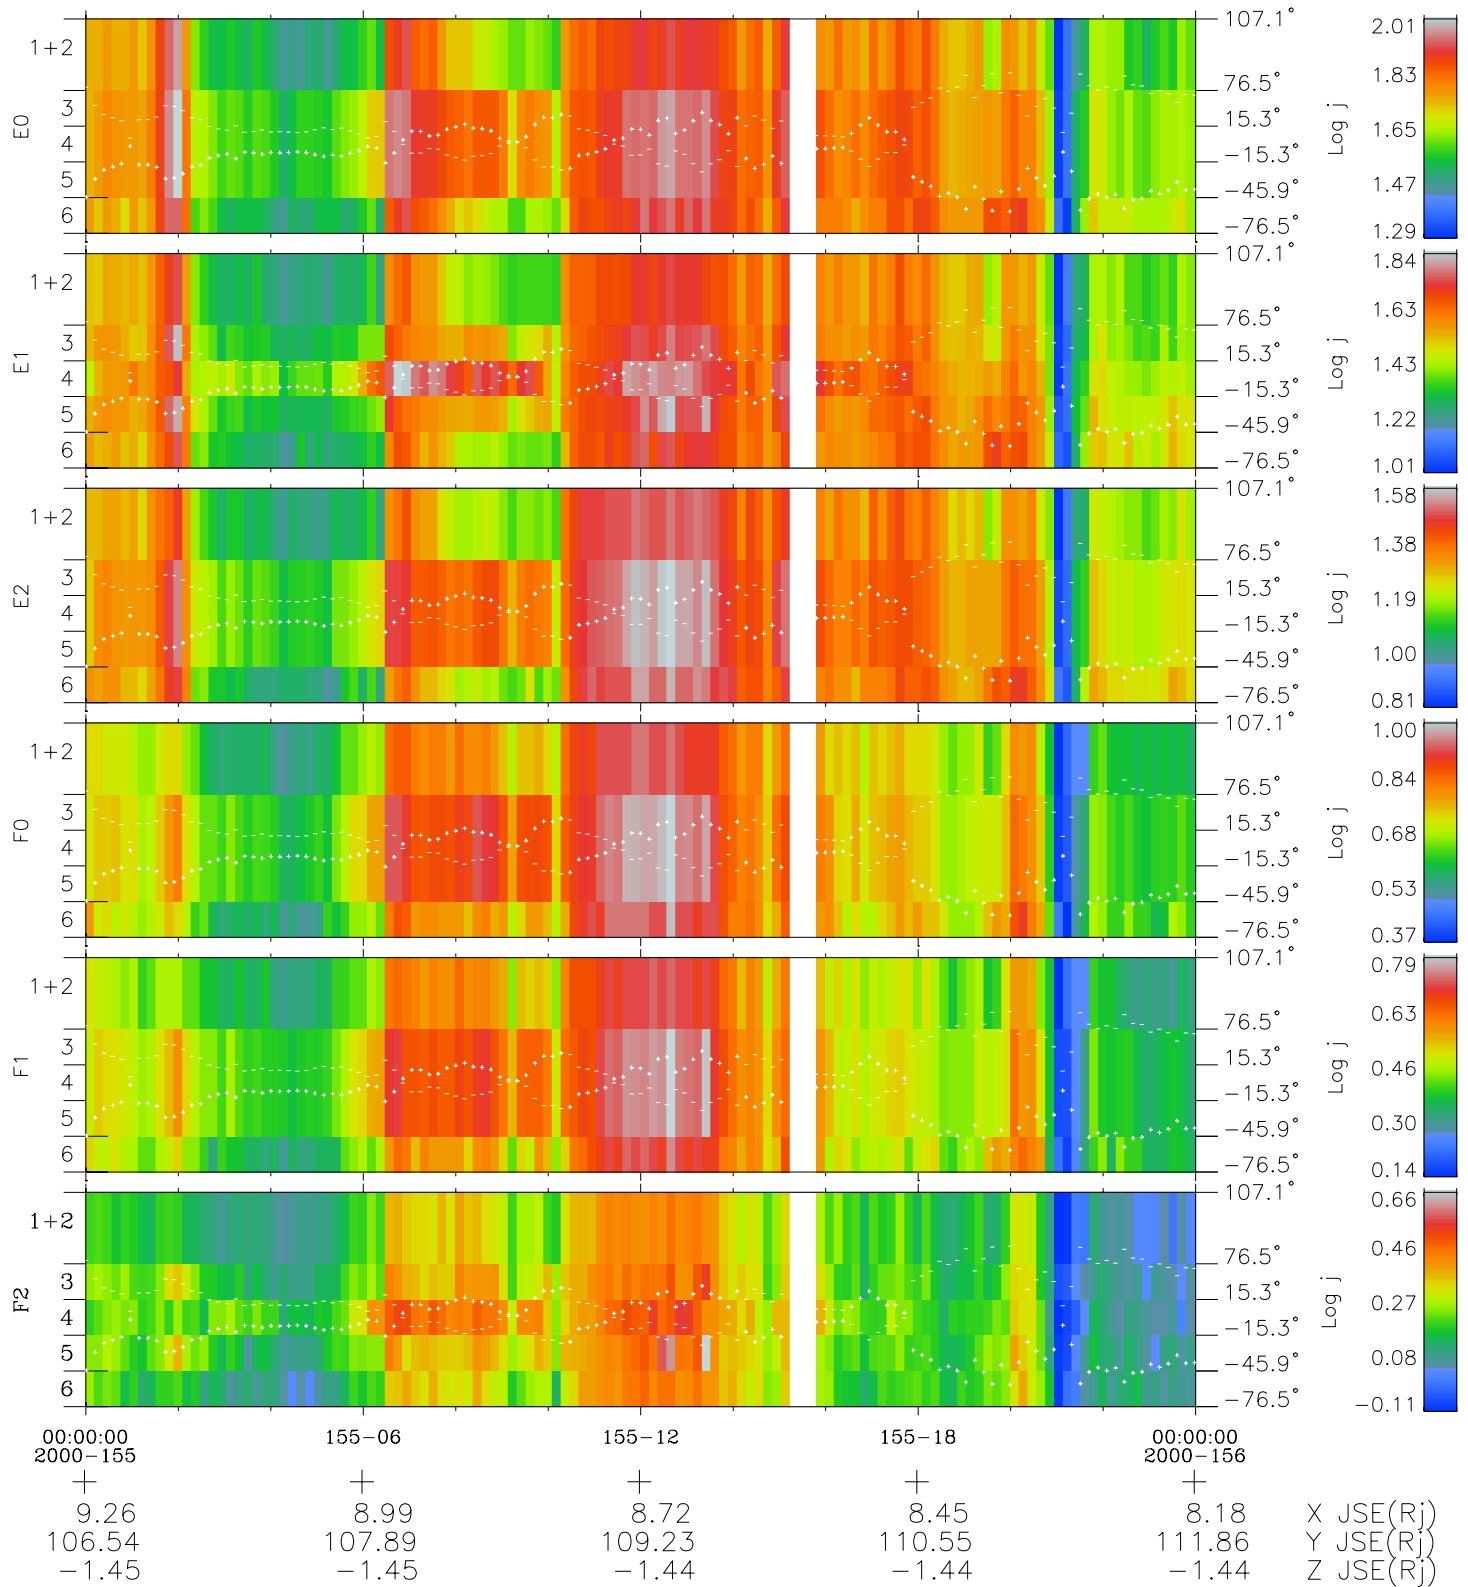

Galileo EPD Real Elevation Anisotropies 00155

Software Version: RTELEV_FLUX V 1.20
Data Production: 10-03-01
Plot Production: Mon Sep 17 11:10:38 2001
Color File: wondr3
Geofactor File: 1.1

- ◇ = Jupiter look direction
- = Corotation look direction