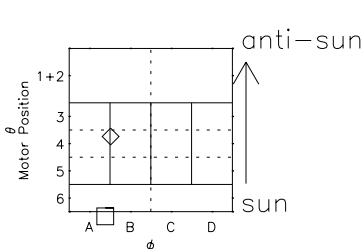

Galileo EPD Real Elevation Anisotropies 00155

Software Version: RTELEV_FLUX V 1.20
Data Production: 10-03-01
Plot Production: Mon Sep 17 11:10:38 2001
Color File: wondr3
Geofactor File: 1.1

- ◇ = Jupiter look direction
- = Corotation look direction