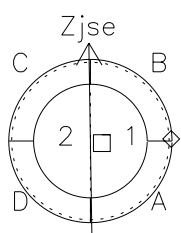

Galileo EPD Real Time Azimuth Anisotropies 00155

Software Version: RTAZIM_NORM V 1.20
Data Production: 10-03-01
Plot Production: Mon Sep 17 11:11:18 2001
Color File: wondr3
Geofactor File: 1.1

00:00:00 2000-155	155-06	155-12	155-18	00:00:00 2000-156	
+	+	+	+	+	X $JSE(R_j)$
9.26	8.99	8.72	8.45	8.18	Y $JSE(R_j)$
106.54	107.89	109.23	110.55	111.86	Z $JSE(R_j)$
-1.45	-1.45	-1.44	-1.44	-1.44	

- ◇ = Jupiter look direction
- = Corotation look direction