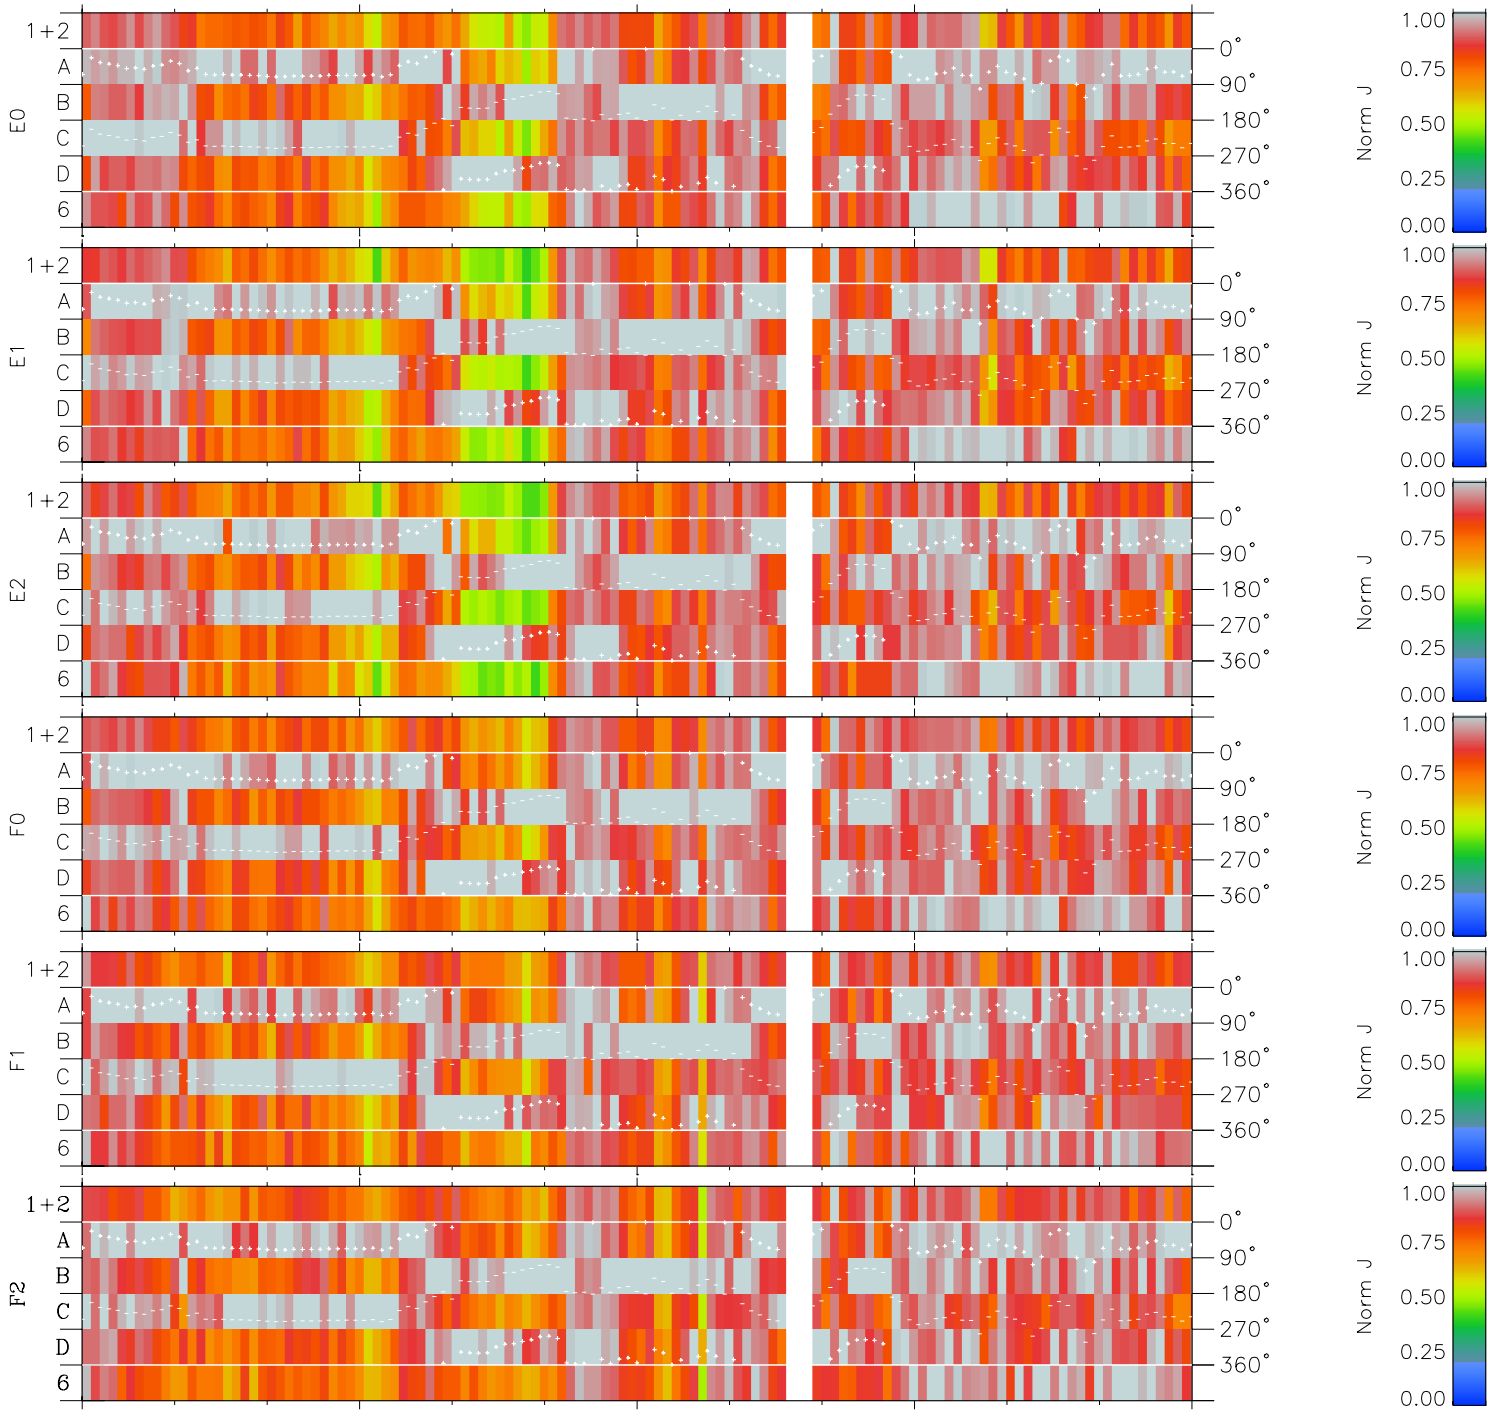

Galileo EPD Real Time Azimuth Anisotropies 00155

Software Version: RTAZIM_NORM V 1.20
Data Production: 10-03-01
Plot Production: Mon Sep 17 11:11:18 2001
Color File: wondr3
Geofactor File: 1.1

00:00:00 2000-155	155-06	155-12	155-18	00:00:00 2000-156	
+	+	+	+	+	X $JSE(R_j)$
9.26	8.99	8.72	8.45	8.18	Y $JSE(R_j)$
106.54	107.89	109.23	110.55	111.86	Z $JSE(R_j)$
-1.45	-1.45	-1.44	-1.44	-1.44	

- ◇ = Jupiter look direction
- = Corotation look direction