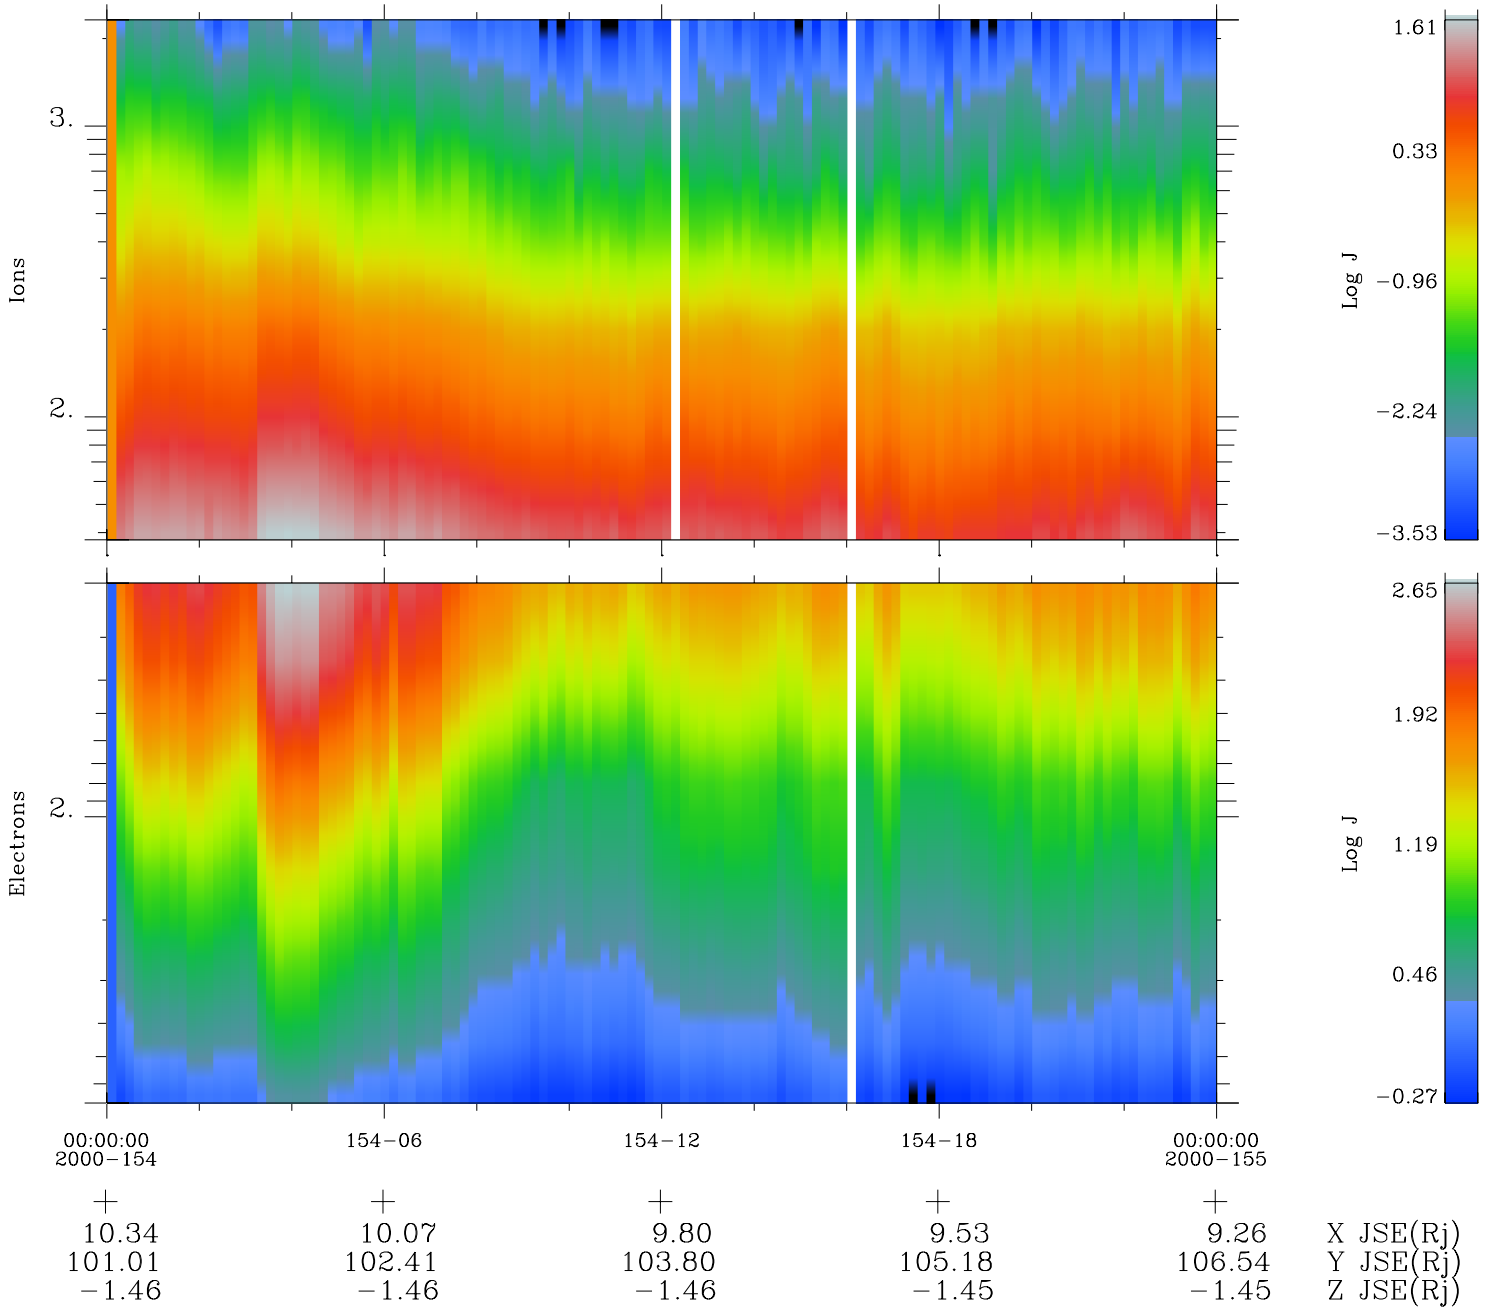

Galileo EPD Real Time Omni Spectrum 00154

Software Version: RTSPEC_OMNI V 1.20
 Data Production: 10-03-01
 Plot Production: Mon Sep 17 11:02:12 2001
 Color File: wondr3
 Geofactor File: 1.1

◇ = Jupiter look direction
 □ = Corotation look direction