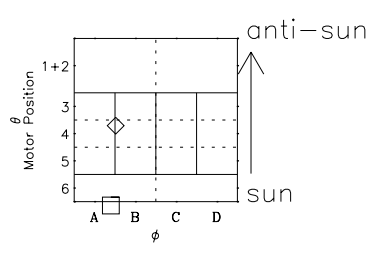

Galileo EPD Real Time Omni Spectrum 00154

Software Version: RTSPEC_OMNI V 1.20
 Data Production: 10-03-01
 Plot Production: Mon Sep 17 11:02:12 2001
 Color File: wondr3
 Geofactor File: 1.1

◇ = Jupiter look direction
 □ = Corotation look direction