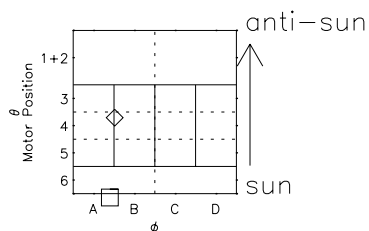

Galileo EPD Real Time R6 Ions Spectra 00154

Software Version: RTSPEC_R6 V 1.20
 Data Production: 10-03-01
 Plot Production: Mon Sep 17 11:02:01 2001
 Color File: wondr3
 Geofactor File: 1.1

- ◇ = Jupiter look direction
- = Corotation look direction