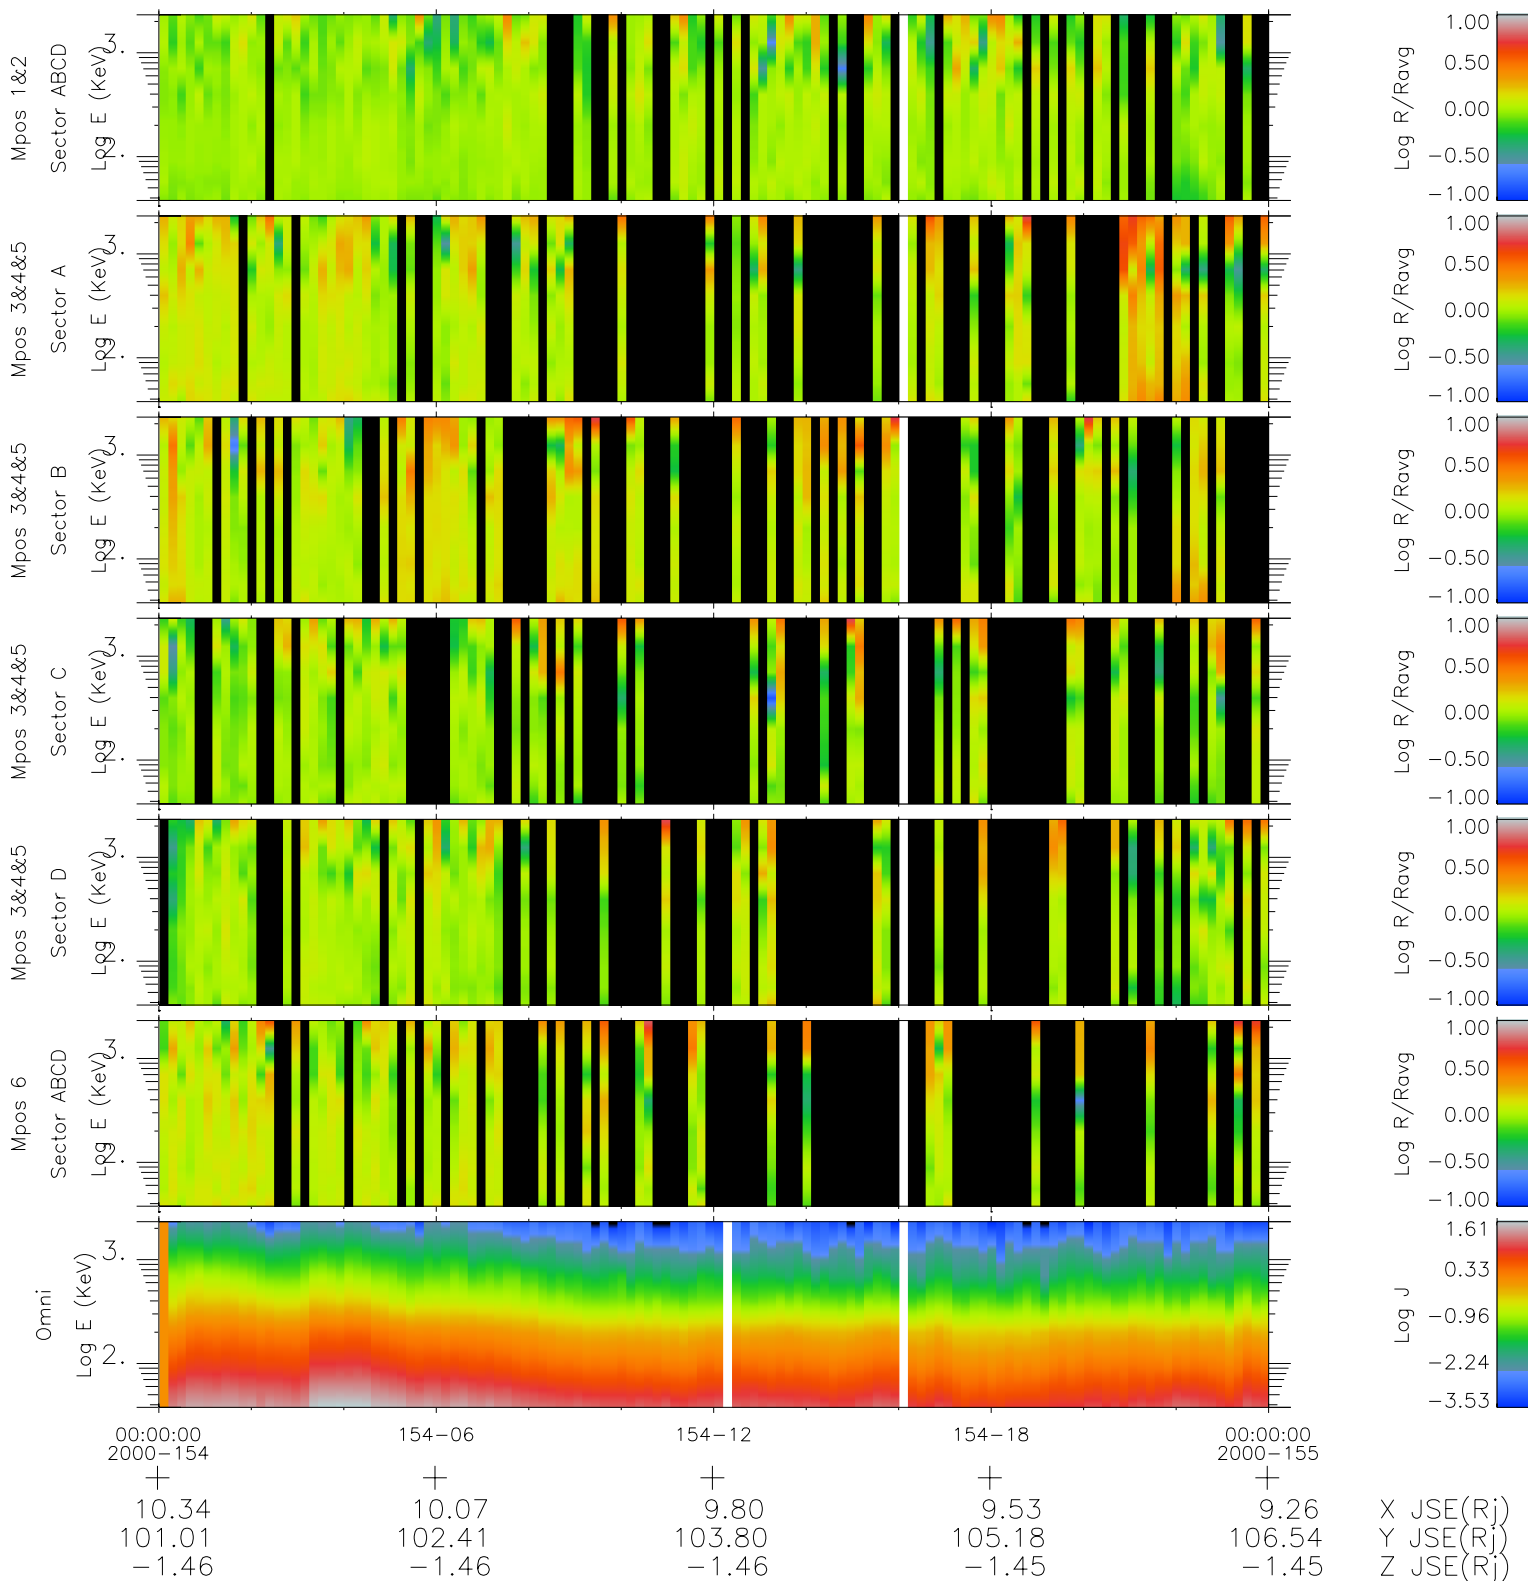

Galileo EPD Real Time R6 Ions Spectra 00154

Software Version: RTSPEC_R6 V 1.20
 Data Production: 10-03-01
 Plot Production: Mon Sep 17 11:02:01 2001
 Color File: wondr3
 Geofactor File: 1.1

- ◇ = Jupiter look direction
- = Corotation look direction