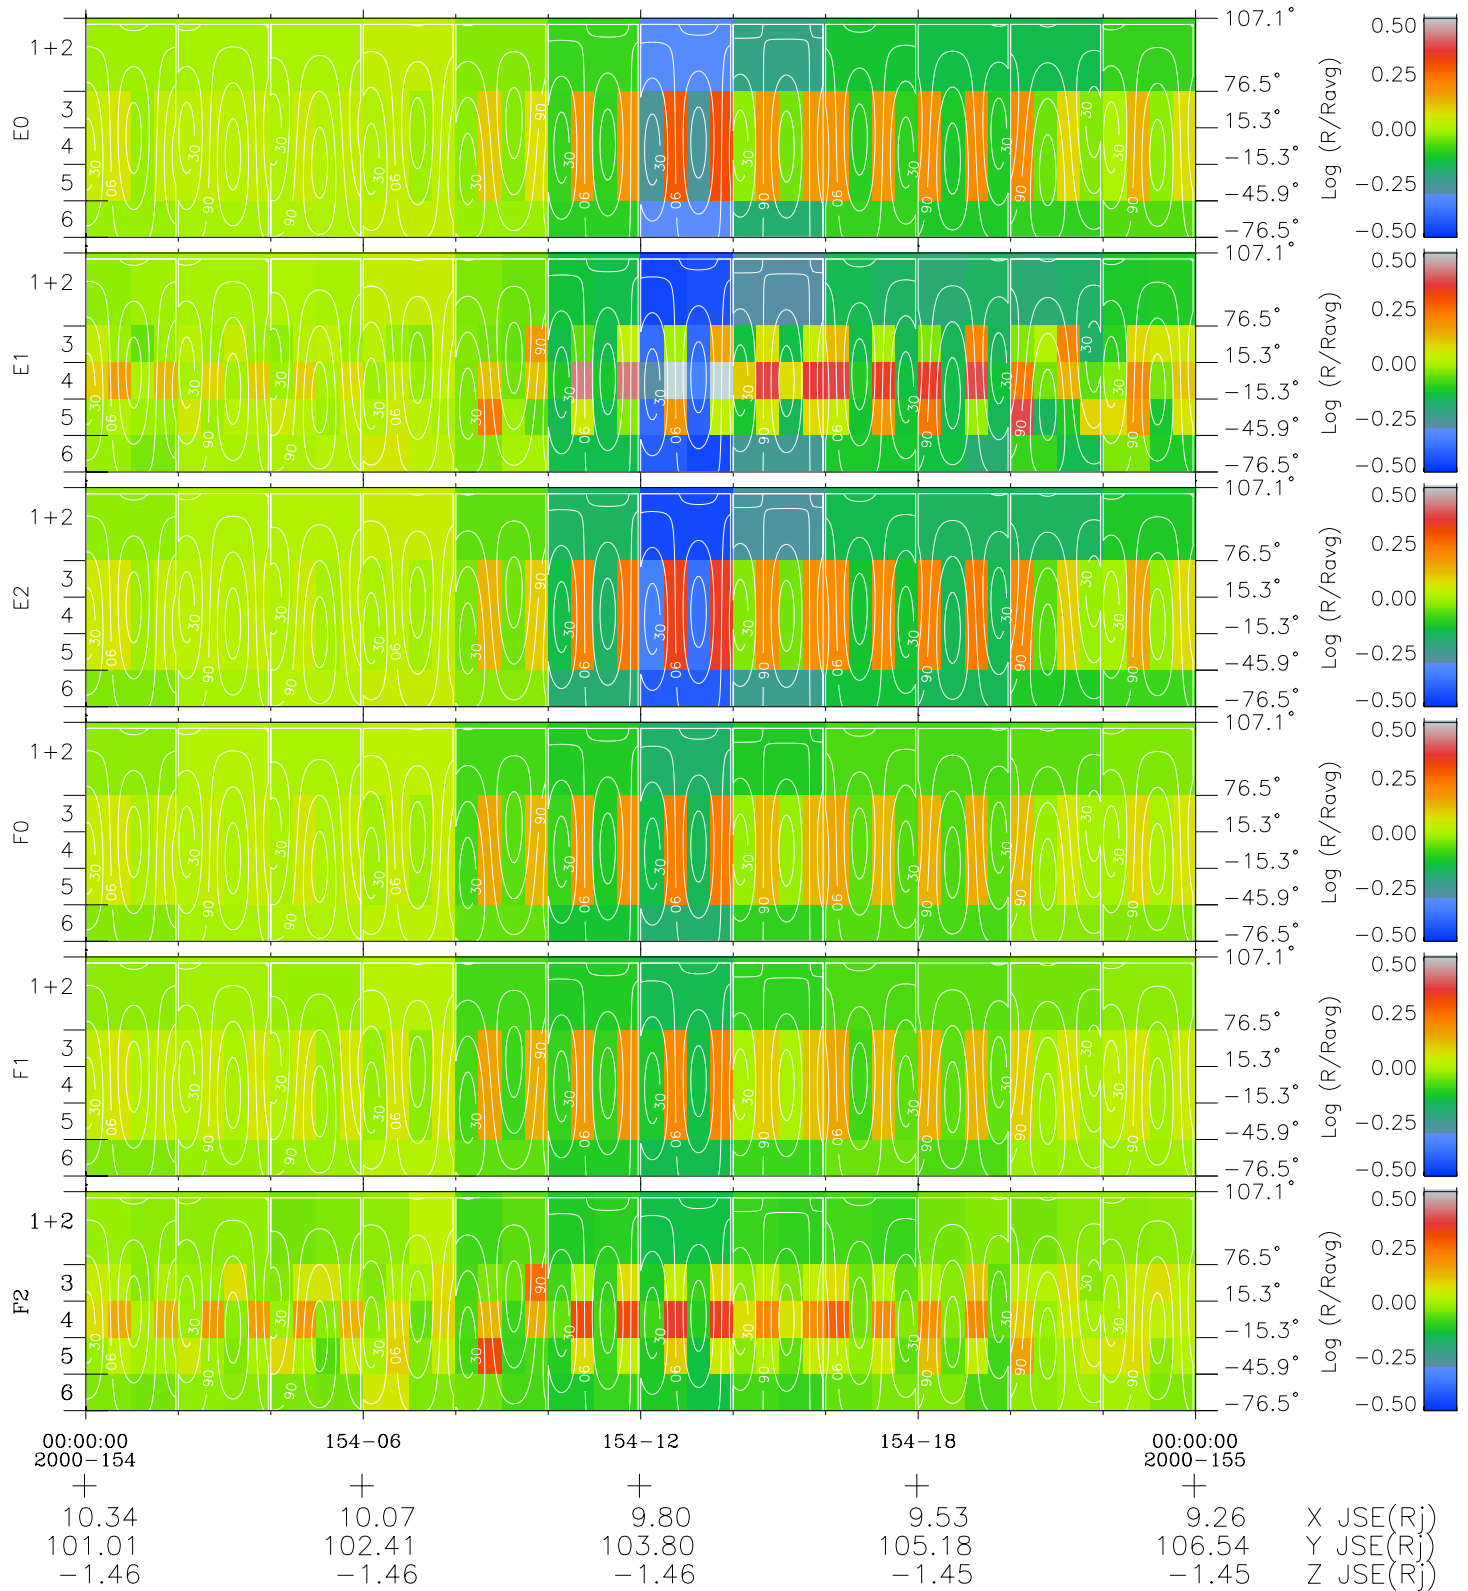

# Galileo EPD Real Time All-Sky Anisotropies 00154

Software Version: RTSKY\_MEAN V 1.20  
 Data Production: 10-03-01  
 Plot Production: Mon Sep 17 11:02:26 2001  
 Color File: wondr3  
 Geofactor File: 1.1

- ◇ = Jupiter look direction
- = Corotation look direction