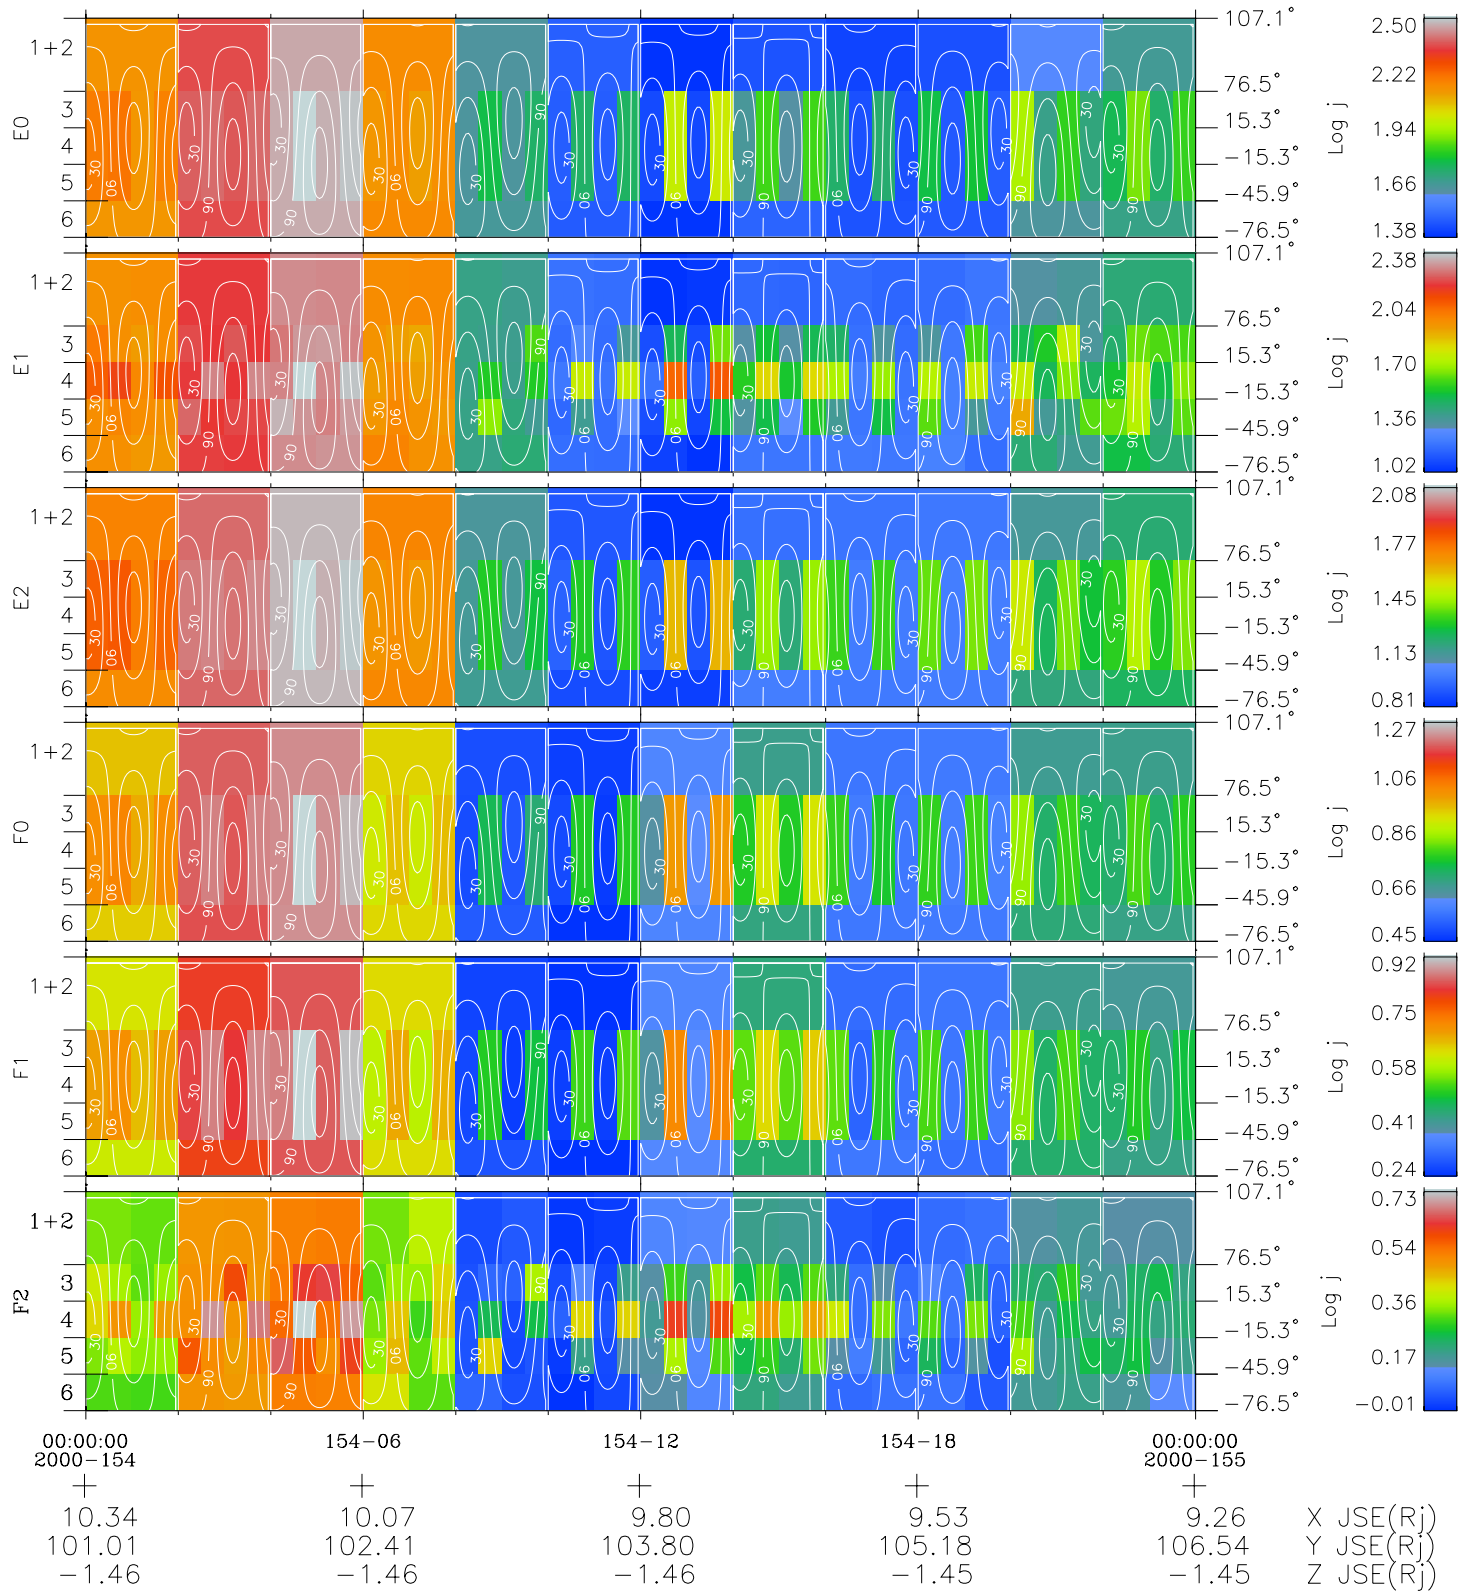

Galileo EPD Real Time All-Sky Anisotropies 00154

Software Version: RTSKY_FLUX V 1.20
 Data Production: 10-03-01
 Plot Production: Mon Sep 17 11:02:40 2001
 Color File: wondr3
 Geofactor File: 1.1

- ◇ = Jupiter look direction
- = Corotation look direction