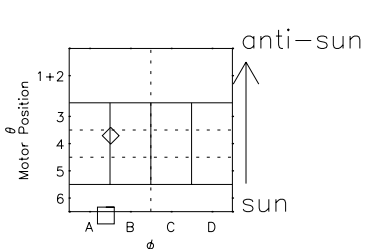

Galileo EPD Real Time All-Sky Anisotropies 00154

Software Version: RTSKY_FLUX V 1.20
 Data Production: 10-03-01
 Plot Production: Mon Sep 17 11:02:40 2001
 Color File: wondr3
 Geofactor File: 1.1

- ◇ = Jupiter look direction
- = Corotation look direction