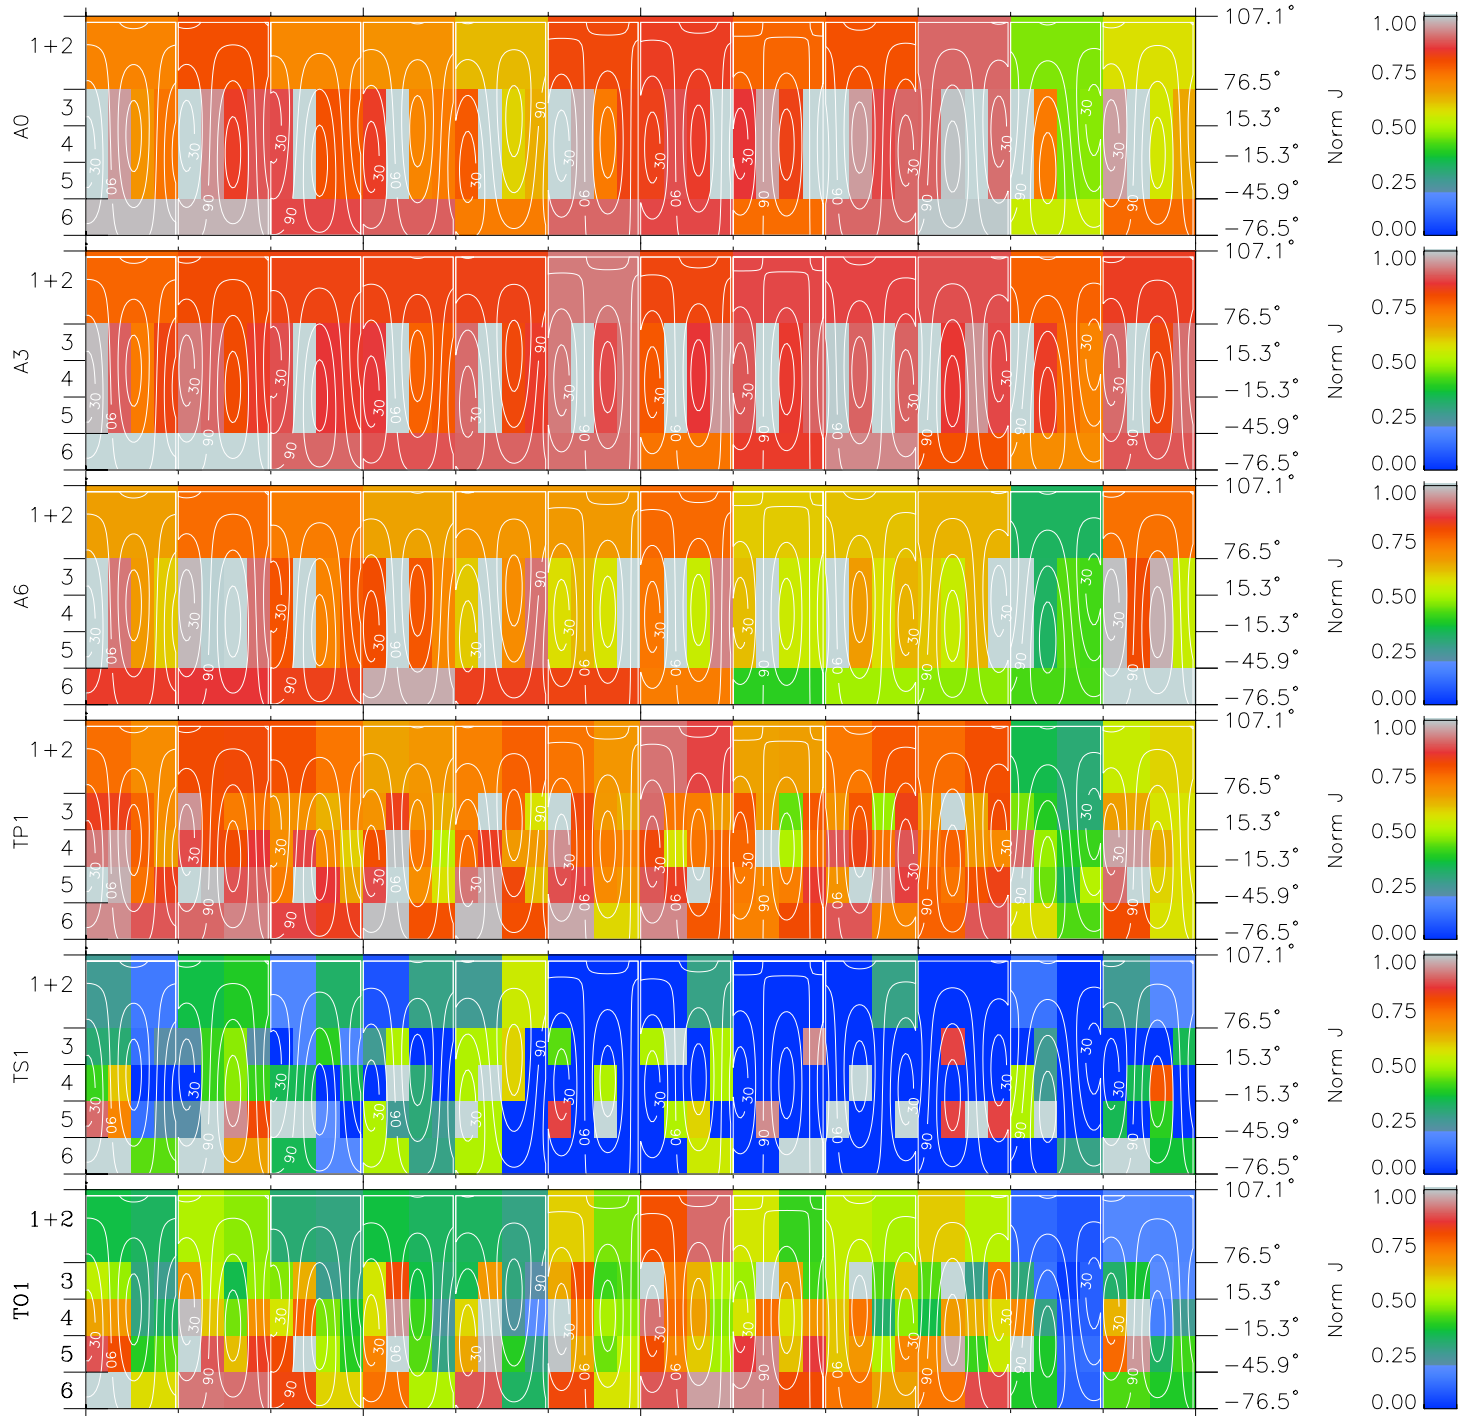

Galileo EPD Real Time All-Sky Anisotropies 00154

Software Version: RTSKY_NORM V 1.20
 Data Production: 10-03-01
 Plot Production: Mon Sep 17 11:02:46 2001
 Color File: wondr3
 Geofactor File: 1.1

00:00:00 2000-154	154-06	154-12	154-18	00:00:00 2000-155	
+	+	+	+	+	X JSE(R _j)
10.34	10.07	9.80	9.53	9.26	Y JSE(R _j)
101.01	102.41	103.80	105.18	106.54	Z JSE(R _j)
-1.46	-1.46	-1.46	-1.45	-1.45	

- ◇ = Jupiter look direction
- = Corotation look direction