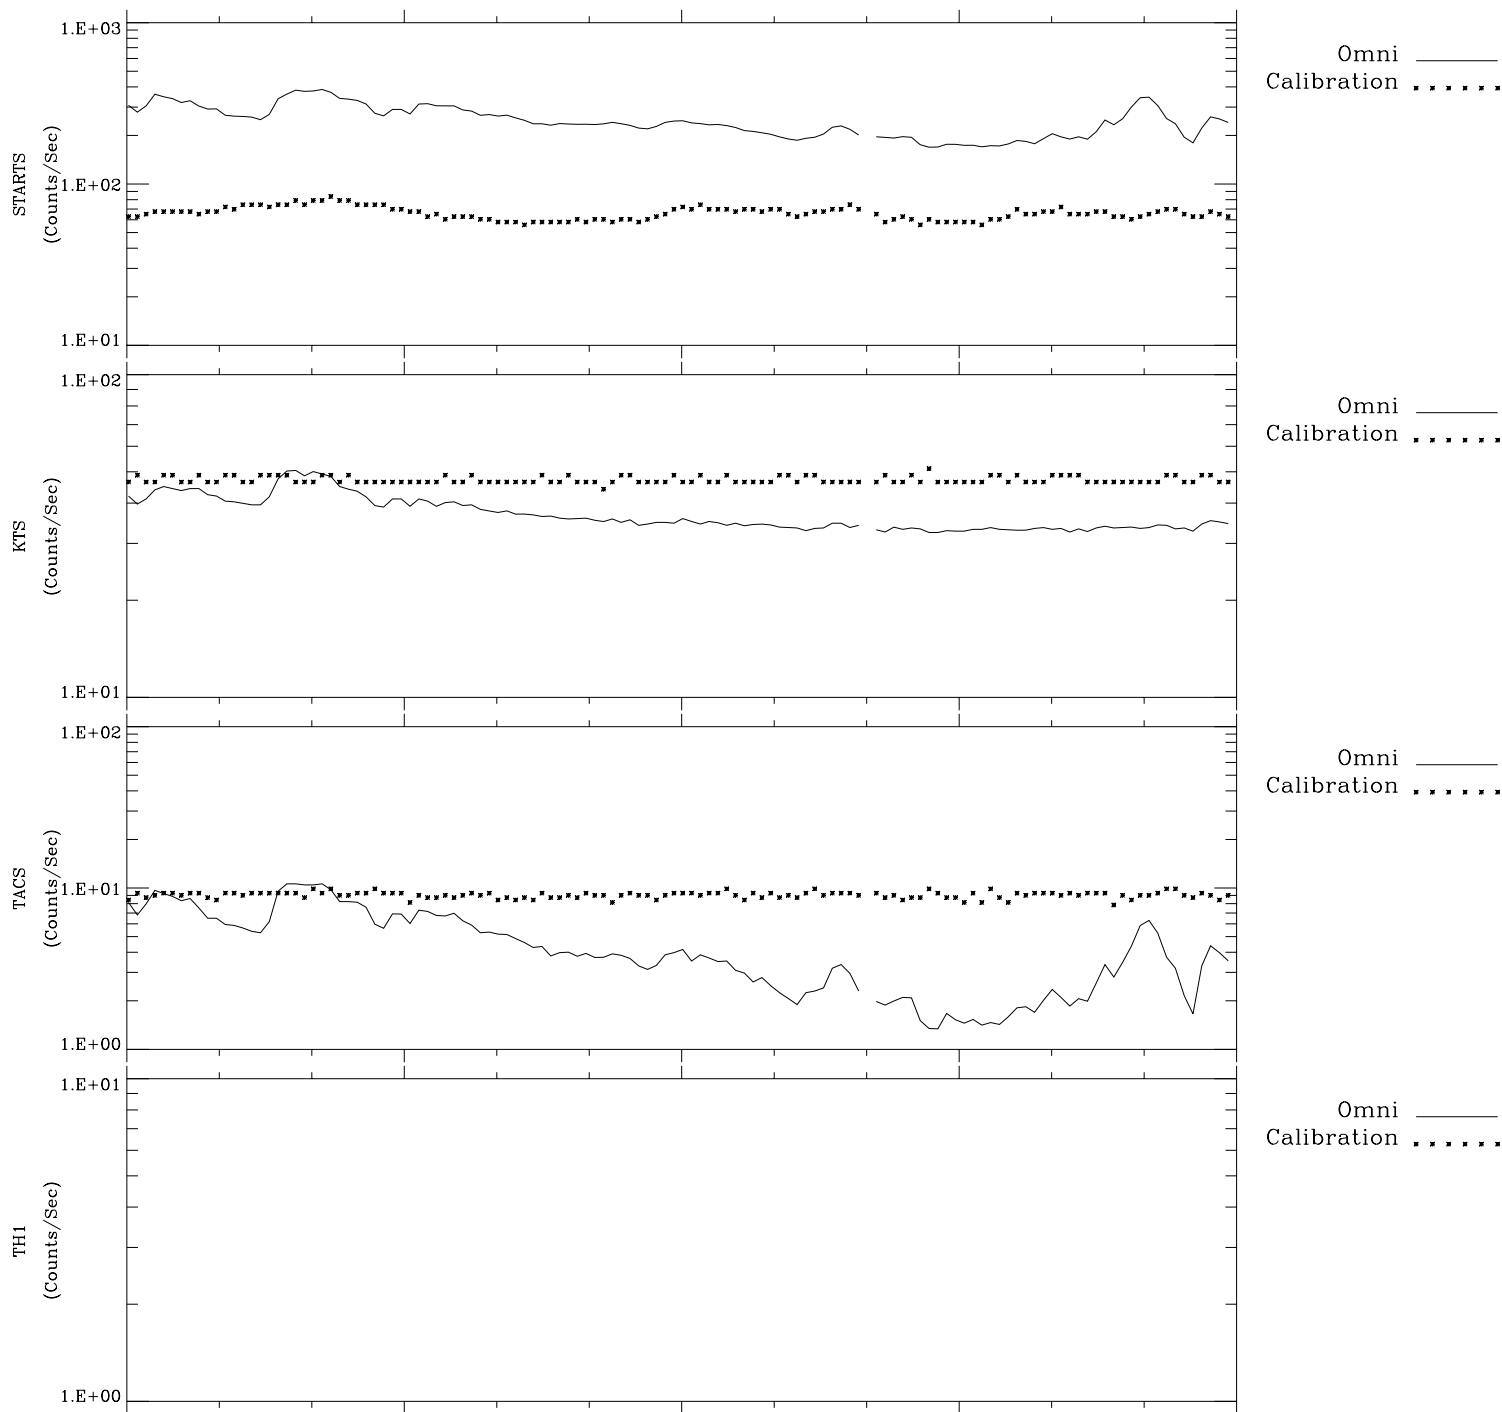

# Galileo EPD Real-Time Omni 00154

Software Version: RTLINE\_OMNI V 1.20  
Data Production: 10-03-01  
Plot Production: Mon Sep 17 11:04:01 2001

00:00:00 2000-154	154-06	154-12	154-18	00:00:00 2000-155	
+	+	+	+	+	
10.34	10.07	9.80	9.53	9.26	X JSE(R <sub>j</sub> )
101.01	102.41	103.80	105.18	106.54	Y JSE(R <sub>j</sub> )
-1.46	-1.46	-1.46	-1.45	-1.45	Z JSE(R <sub>j</sub> )

- ◇ = Jupiter look direction
- = Corotation look direction