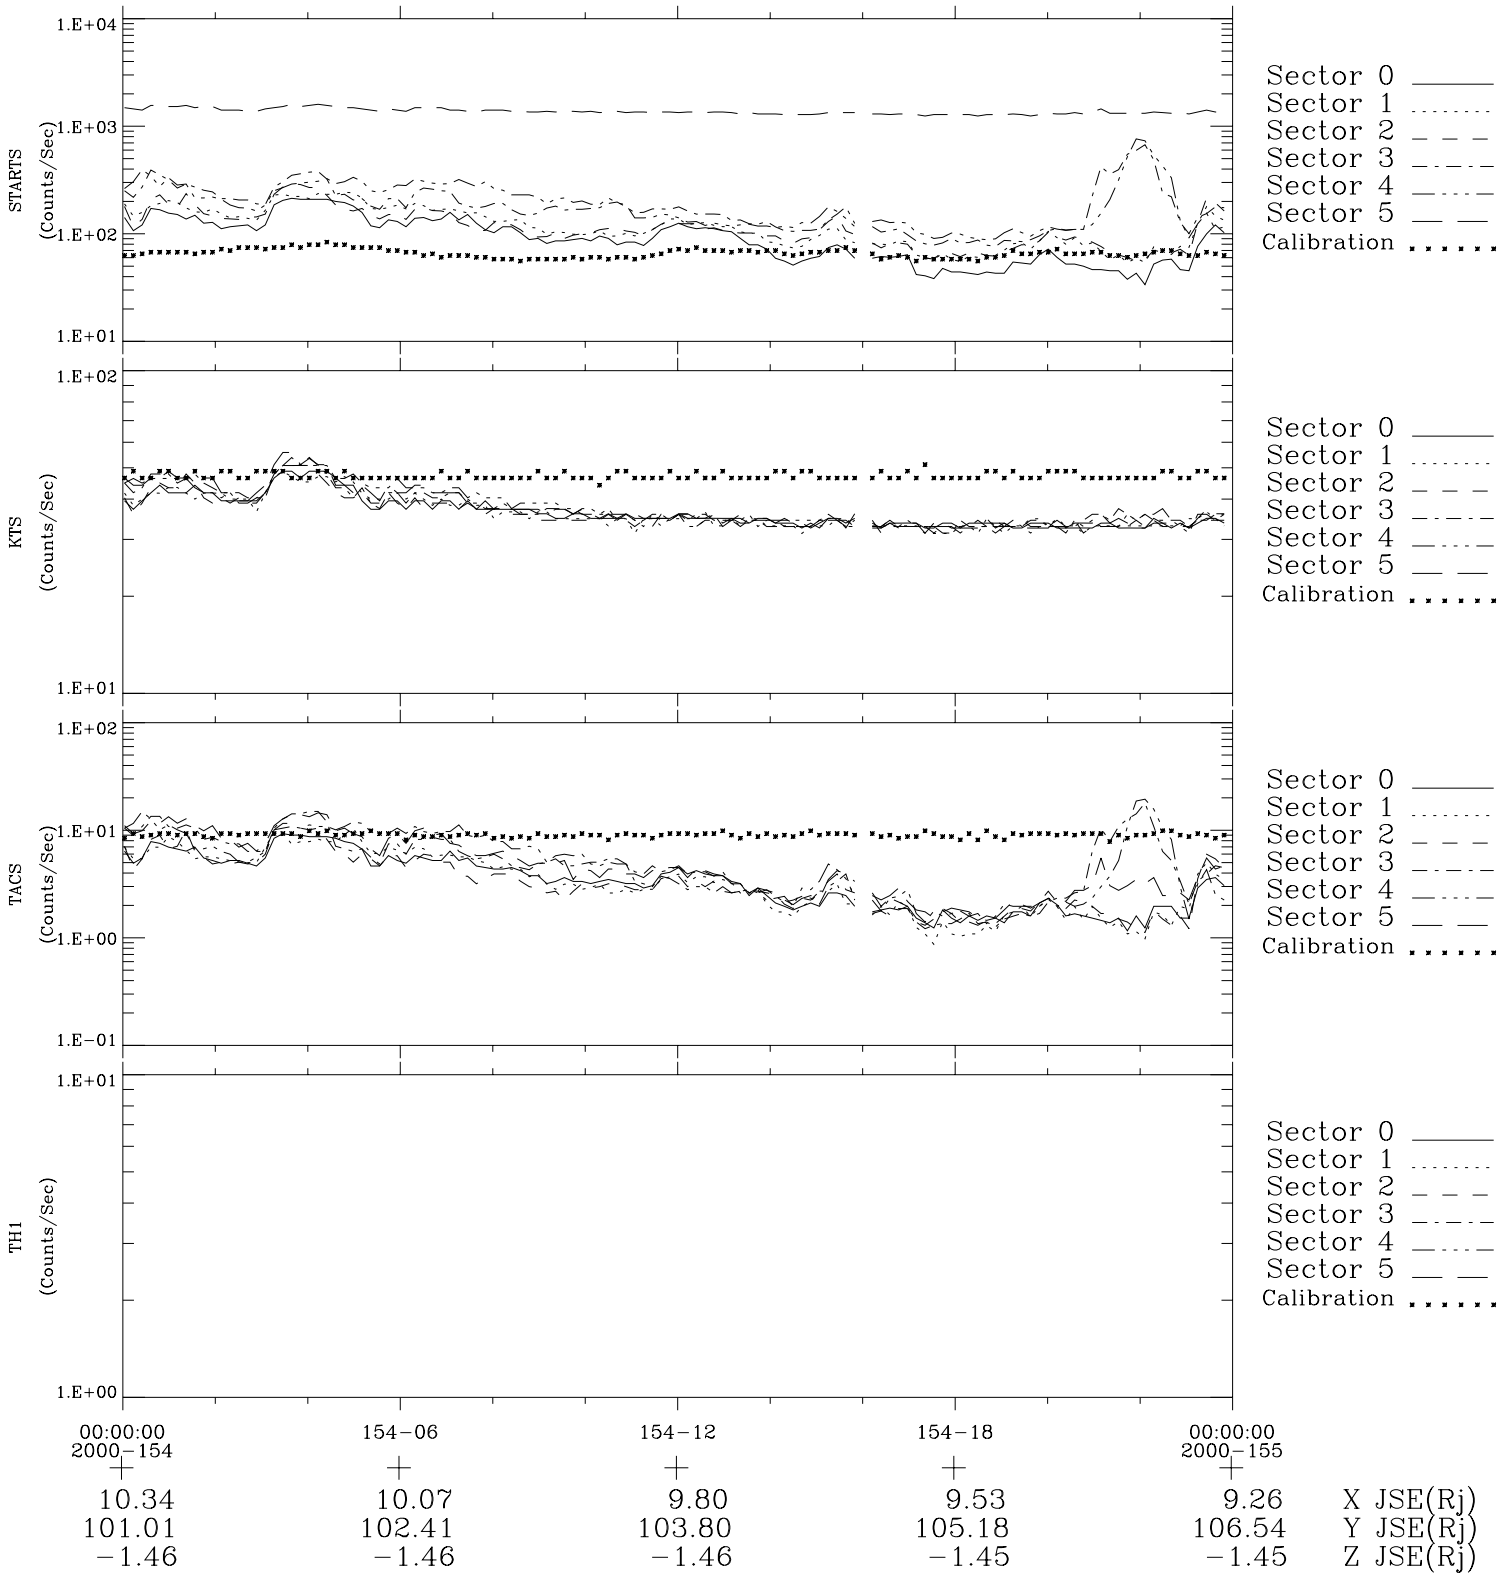

# Galileo EPD Real-Time Six-Sector 00154

Software Version: RTLINE\_R6 V 1.20  
Data Production: 10-03-01  
Plot Production: Mon Sep 17 11:04:08 2001

◇ = Jupiter look direction  
□ = Corotation look direction