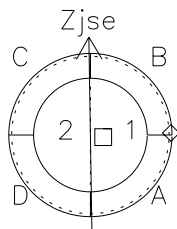

# Galileo EPD Real-Time Six-Sector 00154

Software Version: RTLINE\_R6 V 1.20  
Data Production: 10-03-01  
Plot Production: Mon Sep 17 11:04:08 2001

◇ = Jupiter look direction  
□ = Corotation look direction