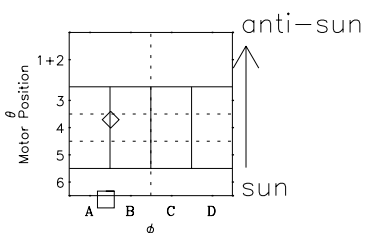

# Galileo EPD Real-Time Six-Sector 00154

Software Version: RTLINE\_R6 V 1.20  
Data Production: 10-03-01  
Plot Production: Mon Sep 17 11:04:08 2001

◇ = Jupiter look direction  
□ = Corotation look direction