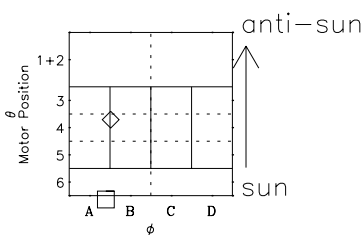

Galileo EPD Real-Time Six-Sector 00154

Software Version: RTLINE_R6 V 1.20
Data Production: 10-03-01
Plot Production: Mon Sep 17 11:04:07 2001

- ◇ = Jupiter look direction
- = Corotation look direction