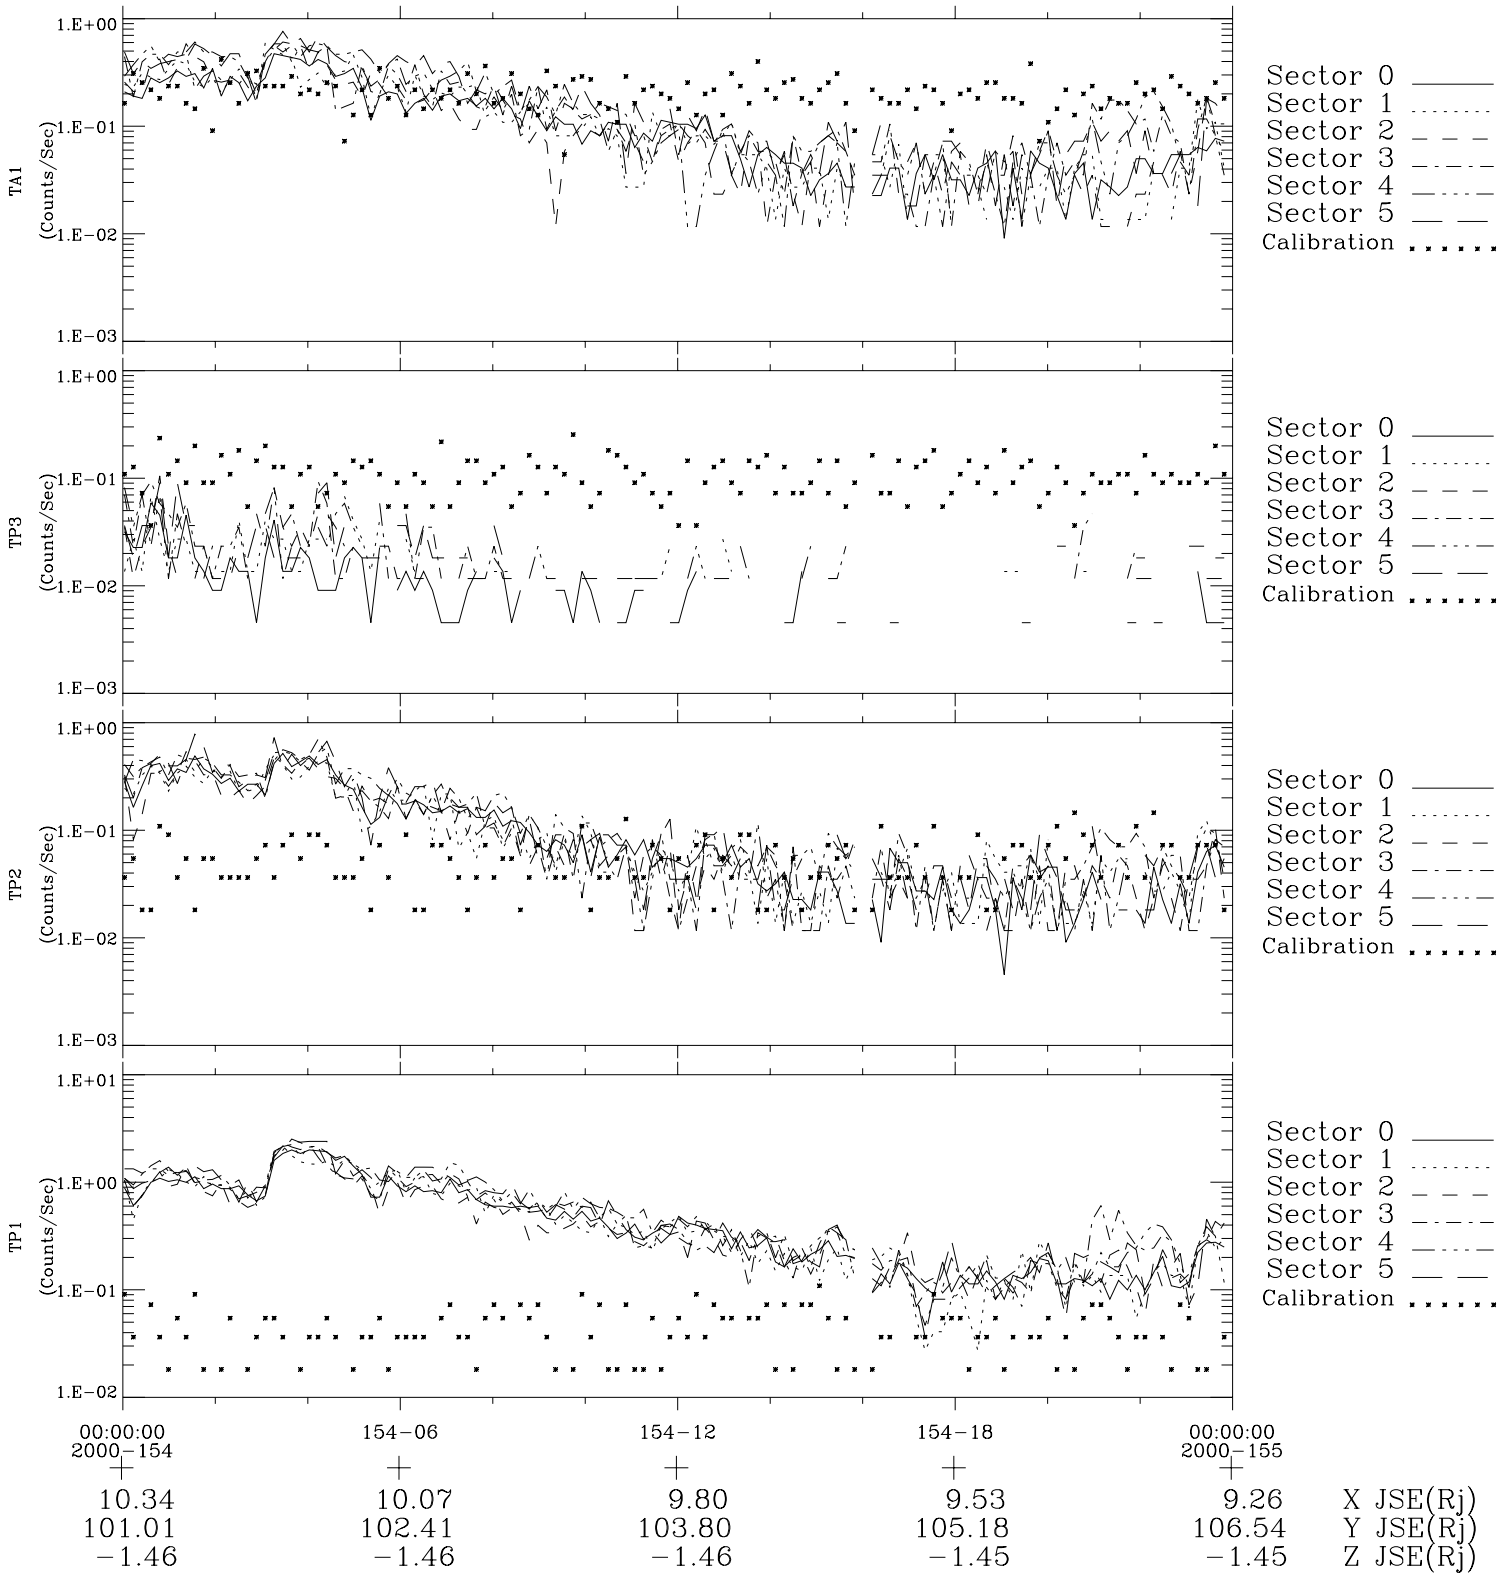

# Galileo EPD Real-Time Six-Sector 00154

Software Version: RTLINE\_R6 V 1.20  
Data Production: 10-03-01  
Plot Production: Mon Sep 17 11:04:06 2001

◇ = Jupiter look direction  
□ = Corotation look direction