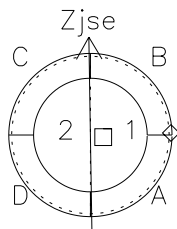

# Galileo EPD Real-Time Six-Sector 00154

Software Version: RTLINE\_R6 V 1.20  
Data Production: 10-03-01  
Plot Production: Mon Sep 17 11:04:06 2001

◇ = Jupiter look direction  
□ = Corotation look direction