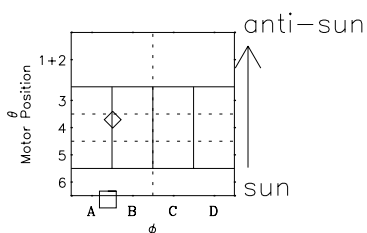

# Galileo EPD Real-Time Six-Sector 00154

Software Version: RTLINE\_R6 V 1.20  
Data Production: 10-03-01  
Plot Production: Mon Sep 17 11:04:06 2001

◇ = Jupiter look direction  
□ = Corotation look direction