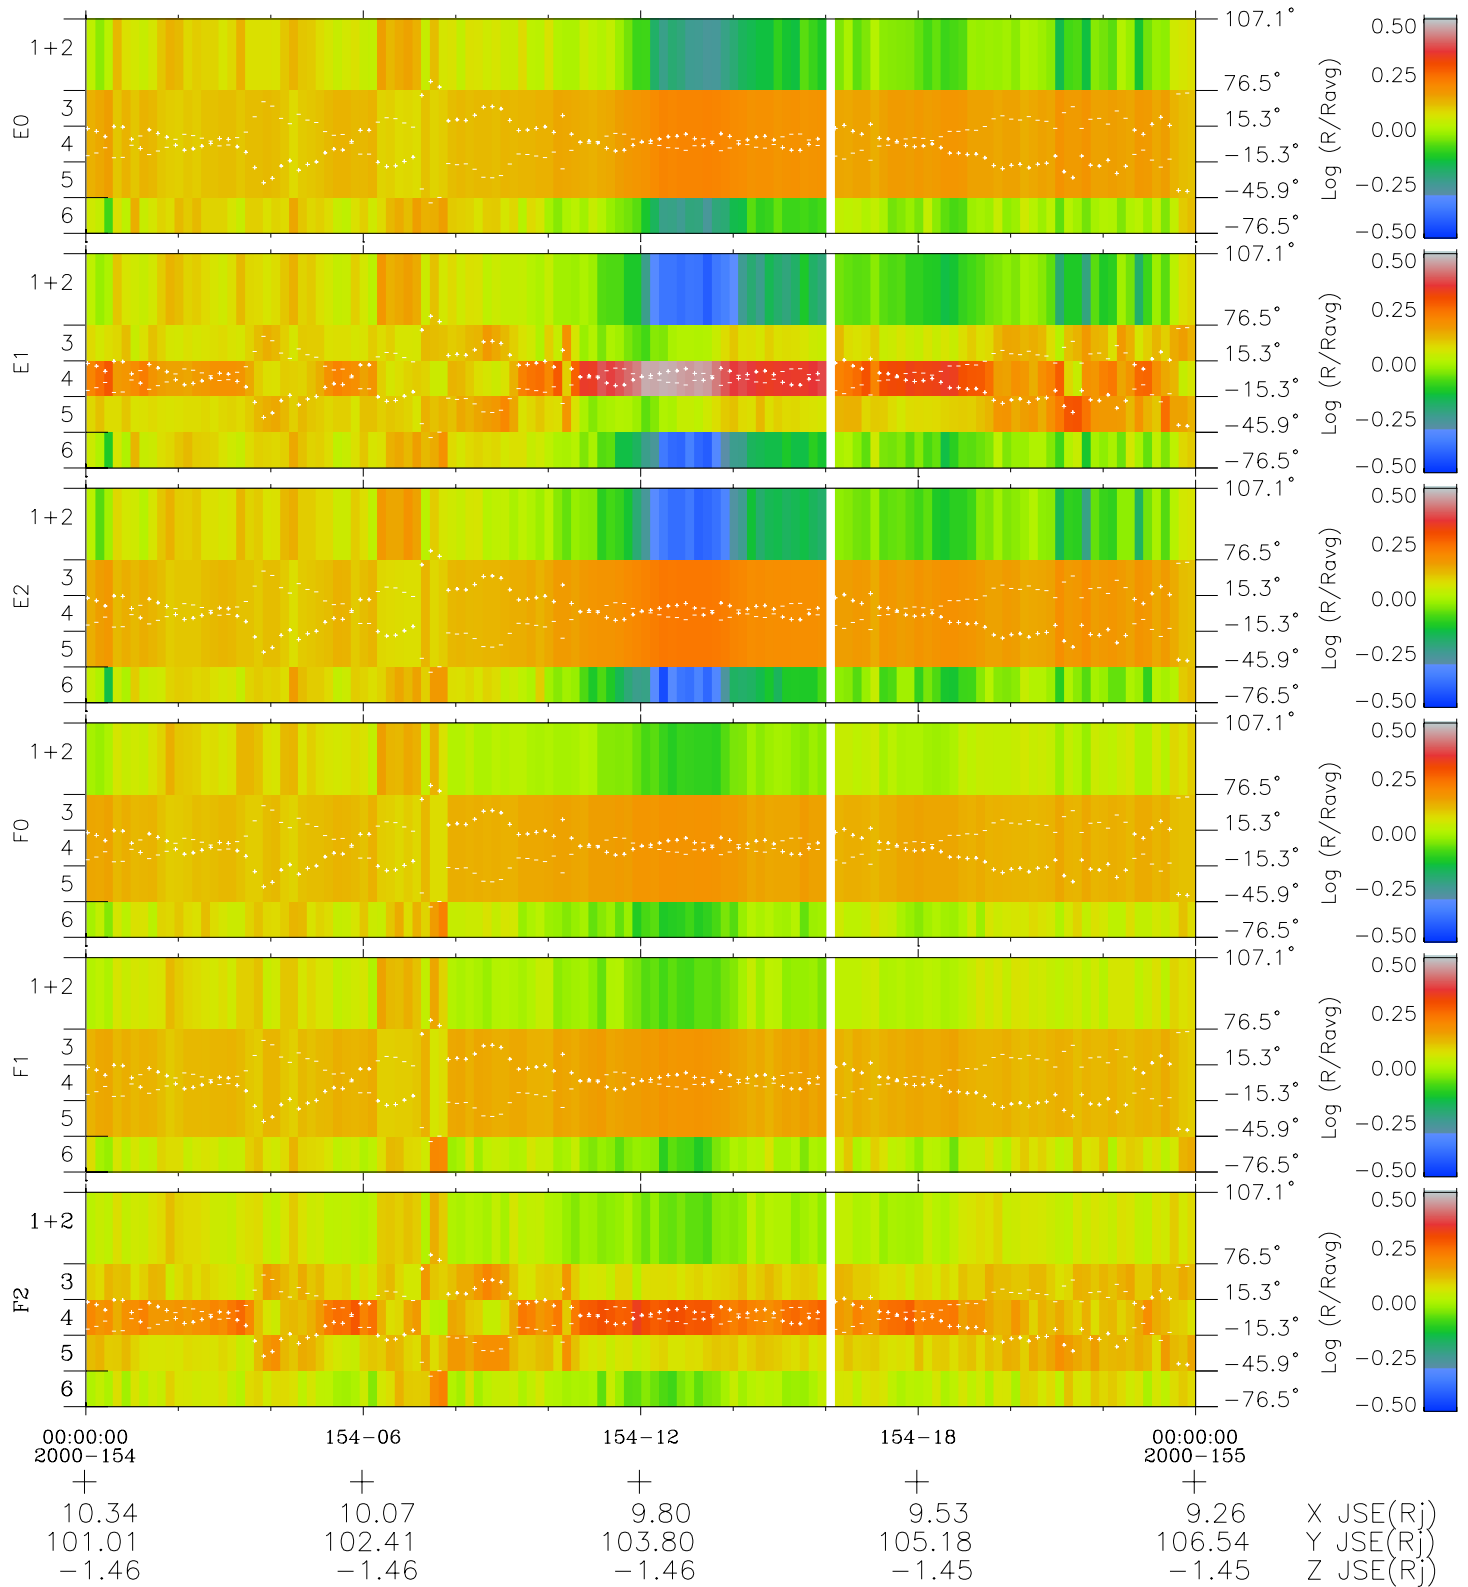

Galileo EPD Real Elevation Anisotropies 00154

Software Version: RTELEV_MEAN V 1.20
 Data Production: 10-03-01
 Plot Production: Mon Sep 17 11:03:04 2001
 Color File: wondr3
 Geofactor File: 1.1

- ◇ = Jupiter look direction
- = Corotation look direction