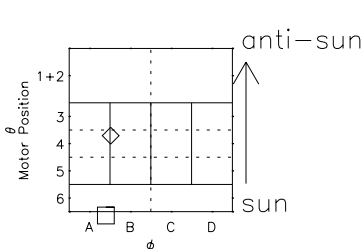

Galileo EPD Real Elevation Anisotropies 00154

Software Version: RTELEV_MEAN V 1.20
 Data Production: 10-03-01
 Plot Production: Mon Sep 17 11:03:04 2001
 Color File: wondr3
 Geofactor File: 1.1

- ◇ = Jupiter look direction
- = Corotation look direction