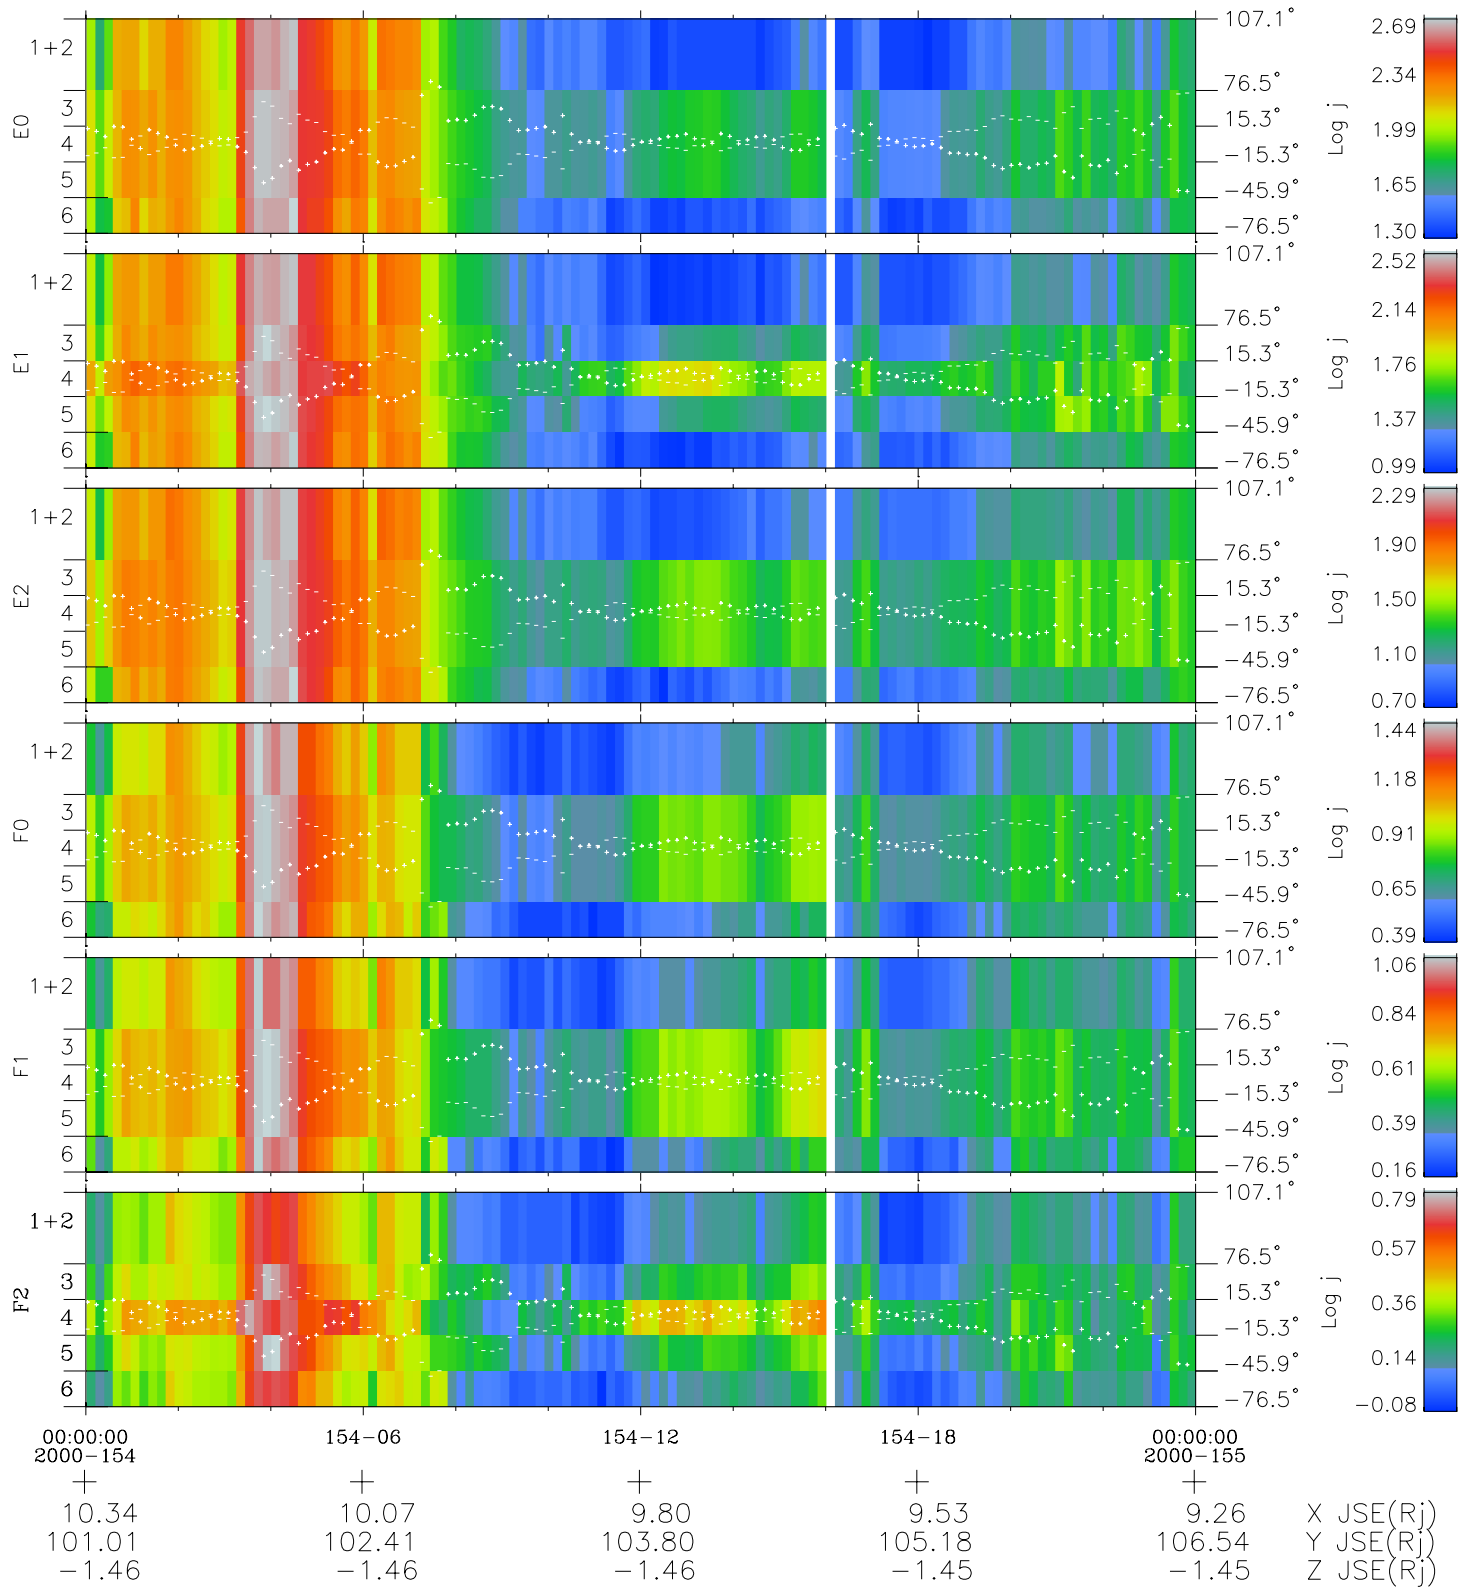

Galileo EPD Real Elevation Anisotropies 00154

Software Version: RTELEV_FLUX V 1.20
 Data Production: 10-03-01
 Plot Production: Mon Sep 17 11:03:15 2001
 Color File: wondr3
 Geofactor File: 1.1

◇ = Jupiter look direction
 □ = Corotation look direction