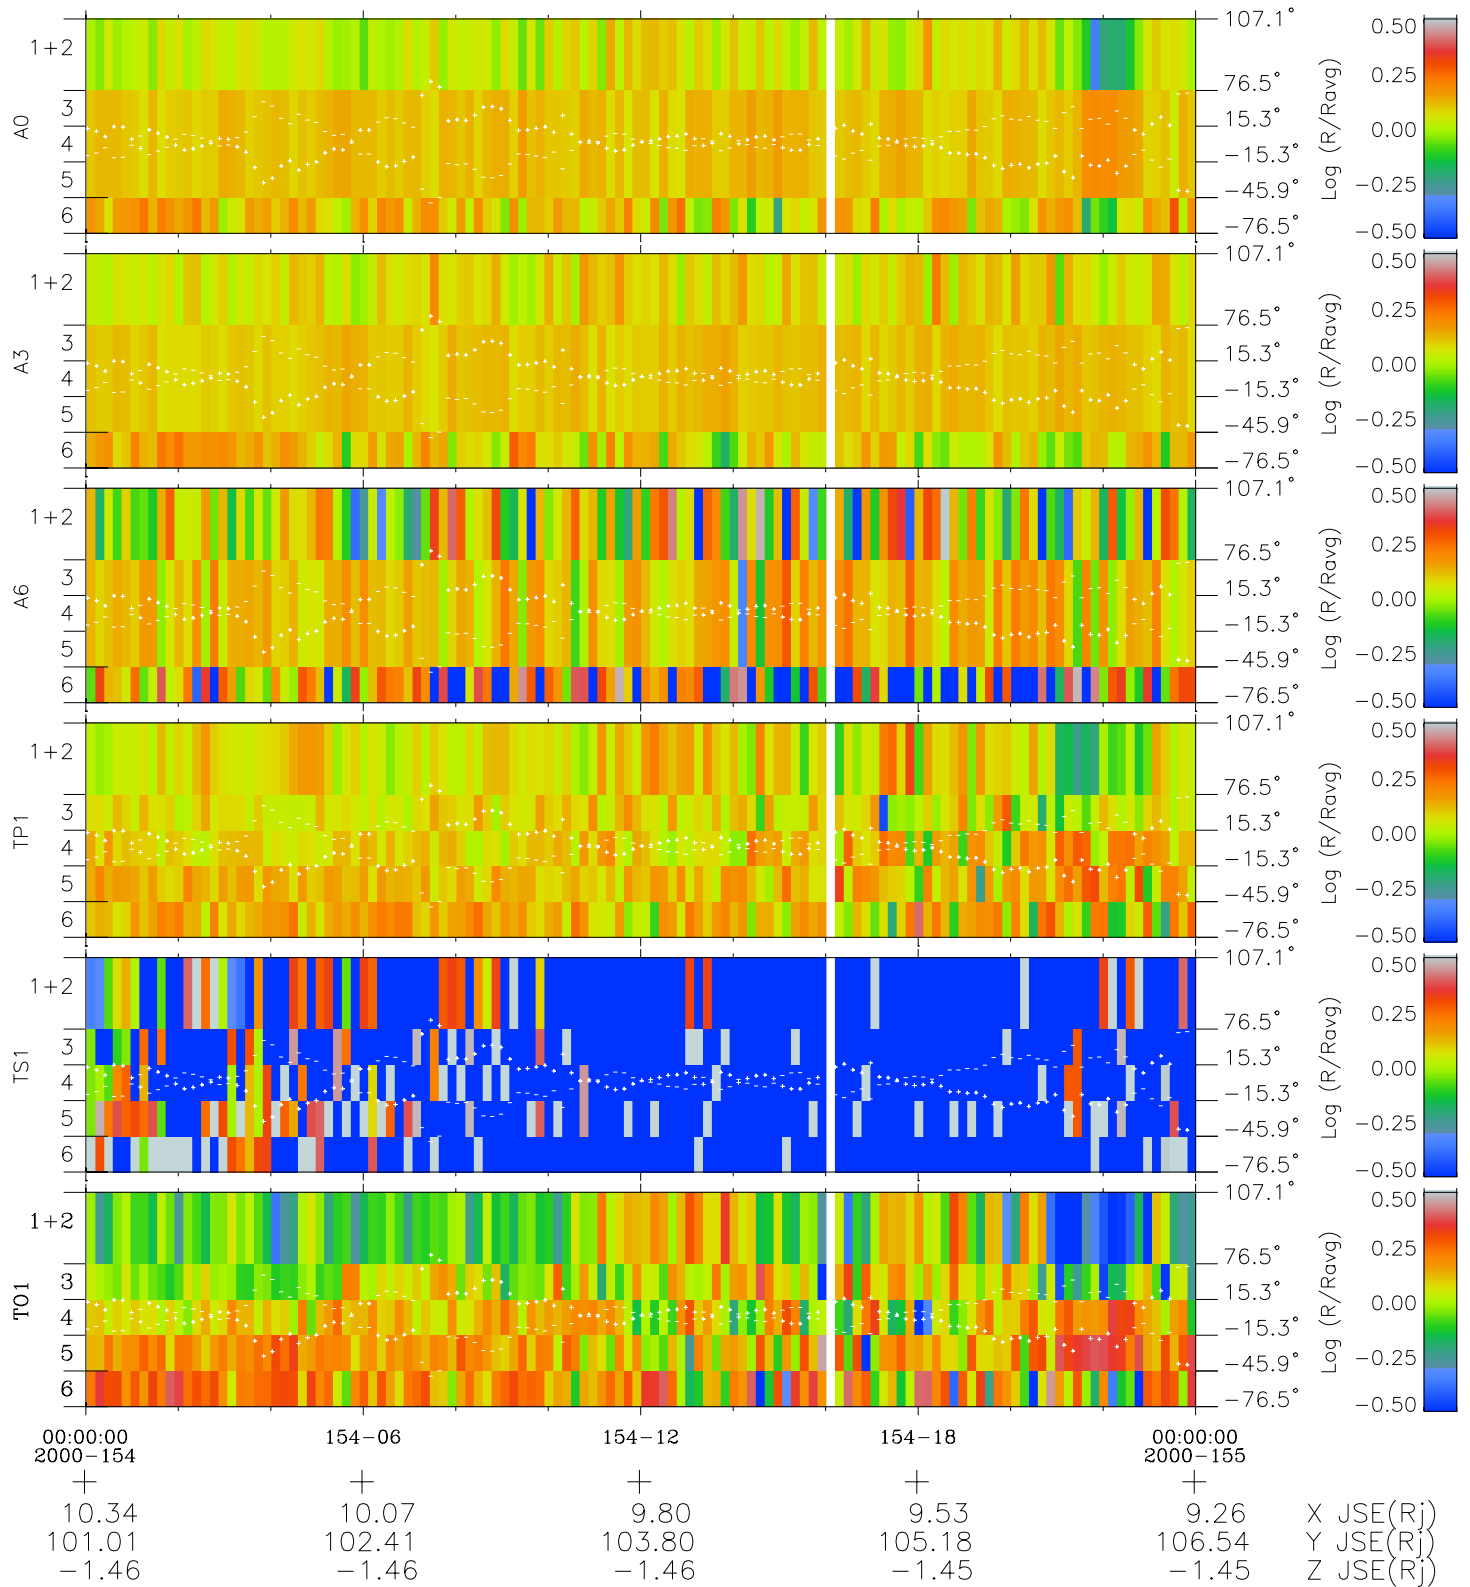

# Galileo EPD Real Elevation Anisotropies 00154

Software Version: RTELEV\_MEAN V 1.20  
 Data Production: 10-03-01  
 Plot Production: Mon Sep 17 11:02:59 2001  
 Color File: wondr3  
 Geofactor File: 1.1

- ◇ = Jupiter look direction
- = Corotation look direction