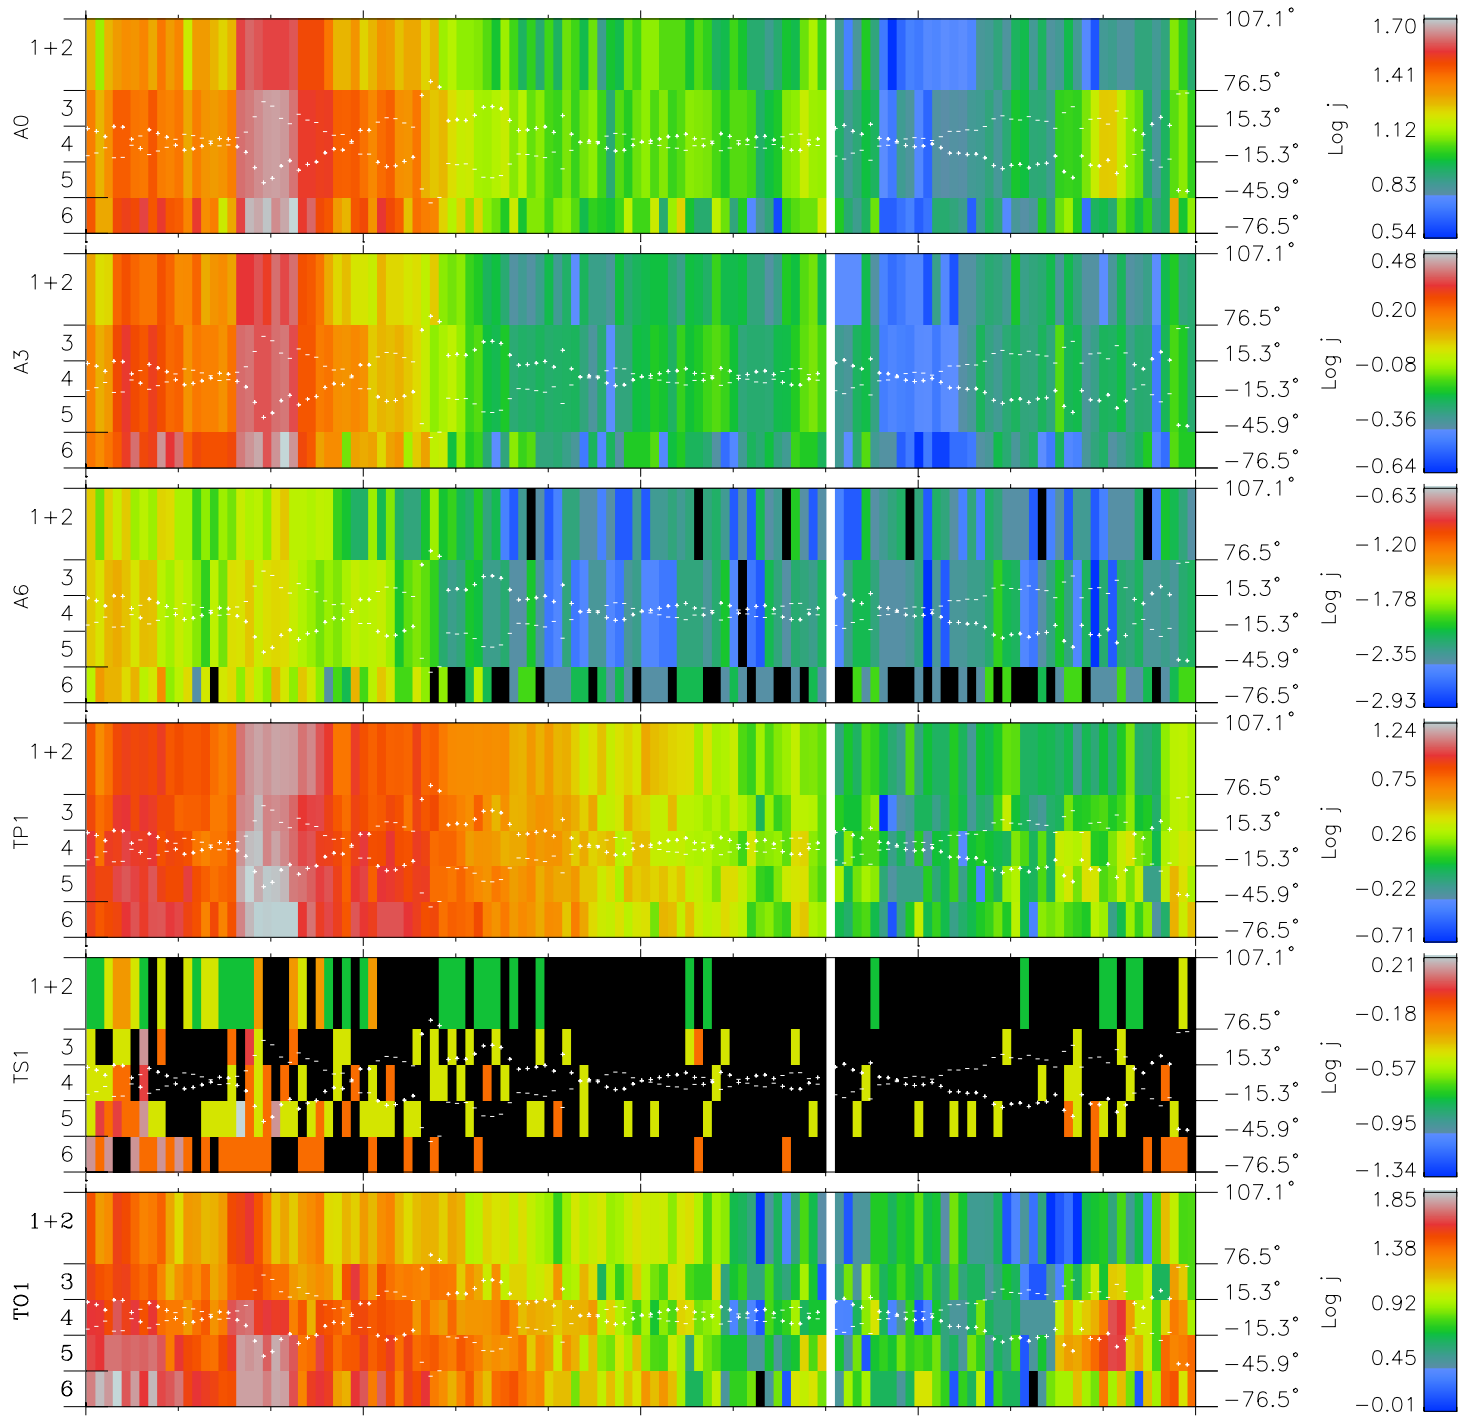

Galileo EPD Real Elevation Anisotropies 00154

Software Version: RTELEV_FLUX V 1.20
Data Production: 10-03-01
Plot Production: Mon Sep 17 11:03:10 2001
Color File: wondr3
Geofactor File: 1.1

00:00:00 2000-154	154-06	154-12	154-18	00:00:00 2000-155	
+	+	+	+	+	X JSE(R _j)
10.34	10.07	9.80	9.53	9.26	Y JSE(R _j)
101.01	102.41	103.80	105.18	106.54	Z JSE(R _j)
-1.46	-1.46	-1.46	-1.45	-1.45	

- ◇ = Jupiter look direction
- = Corotation look direction