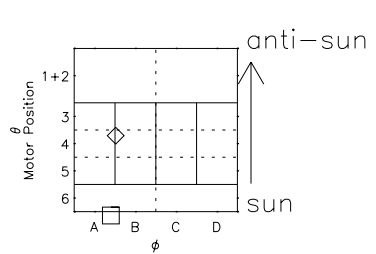

Galileo EPD Real Time Azimuth Anisotropies 00154

Software Version: RTAZIM_MEAN V 1.20
Data Production: 10-03-01
Plot Production: Mon Sep 17 11:03:31 2001
Color File: wondr3
Geofactor File: 1.1

◇ = Jupiter look direction
□ = Corotation look direction