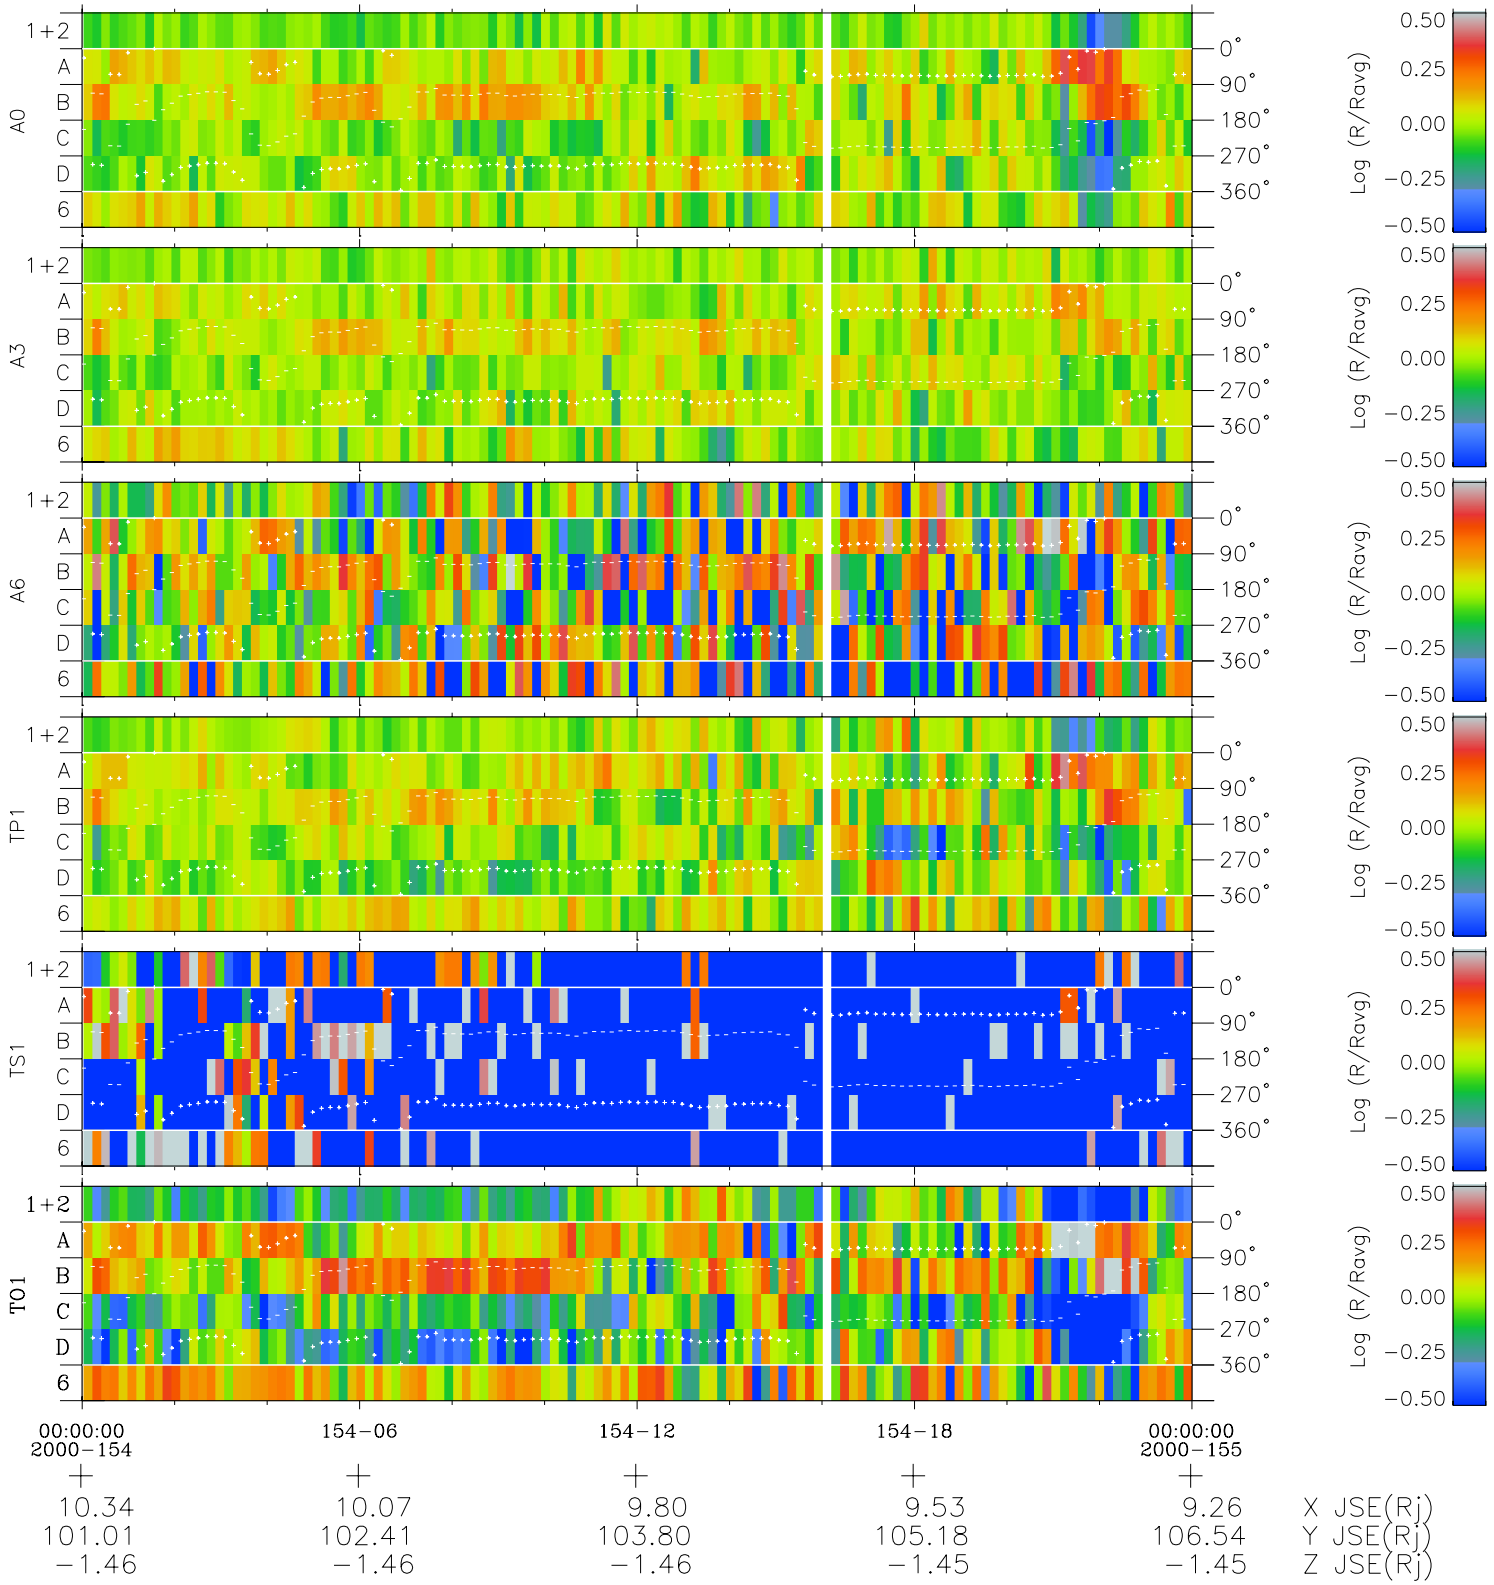

Galileo EPD Real Time Azimuth Anisotropies 00154

Software Version: RTAZIM_MEAN V 1.20
Data Production: 10-03-01
Plot Production: Mon Sep 17 11:03:31 2001
Color File: wondr3
Geofactor File: 1.1

◇ = Jupiter look direction
□ = Corotation look direction