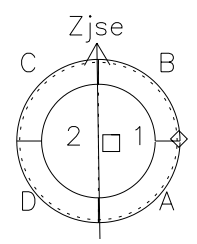

Galileo EPD Real Time Azimuth Anisotropies 00154

Software Version: RTAZIM_MEAN V 1.20
Data Production: 10-03-01
Plot Production: Mon Sep 17 11:03:31 2001
Color File: wondr3
Geofactor File: 1.1

◇ = Jupiter look direction
□ = Corotation look direction