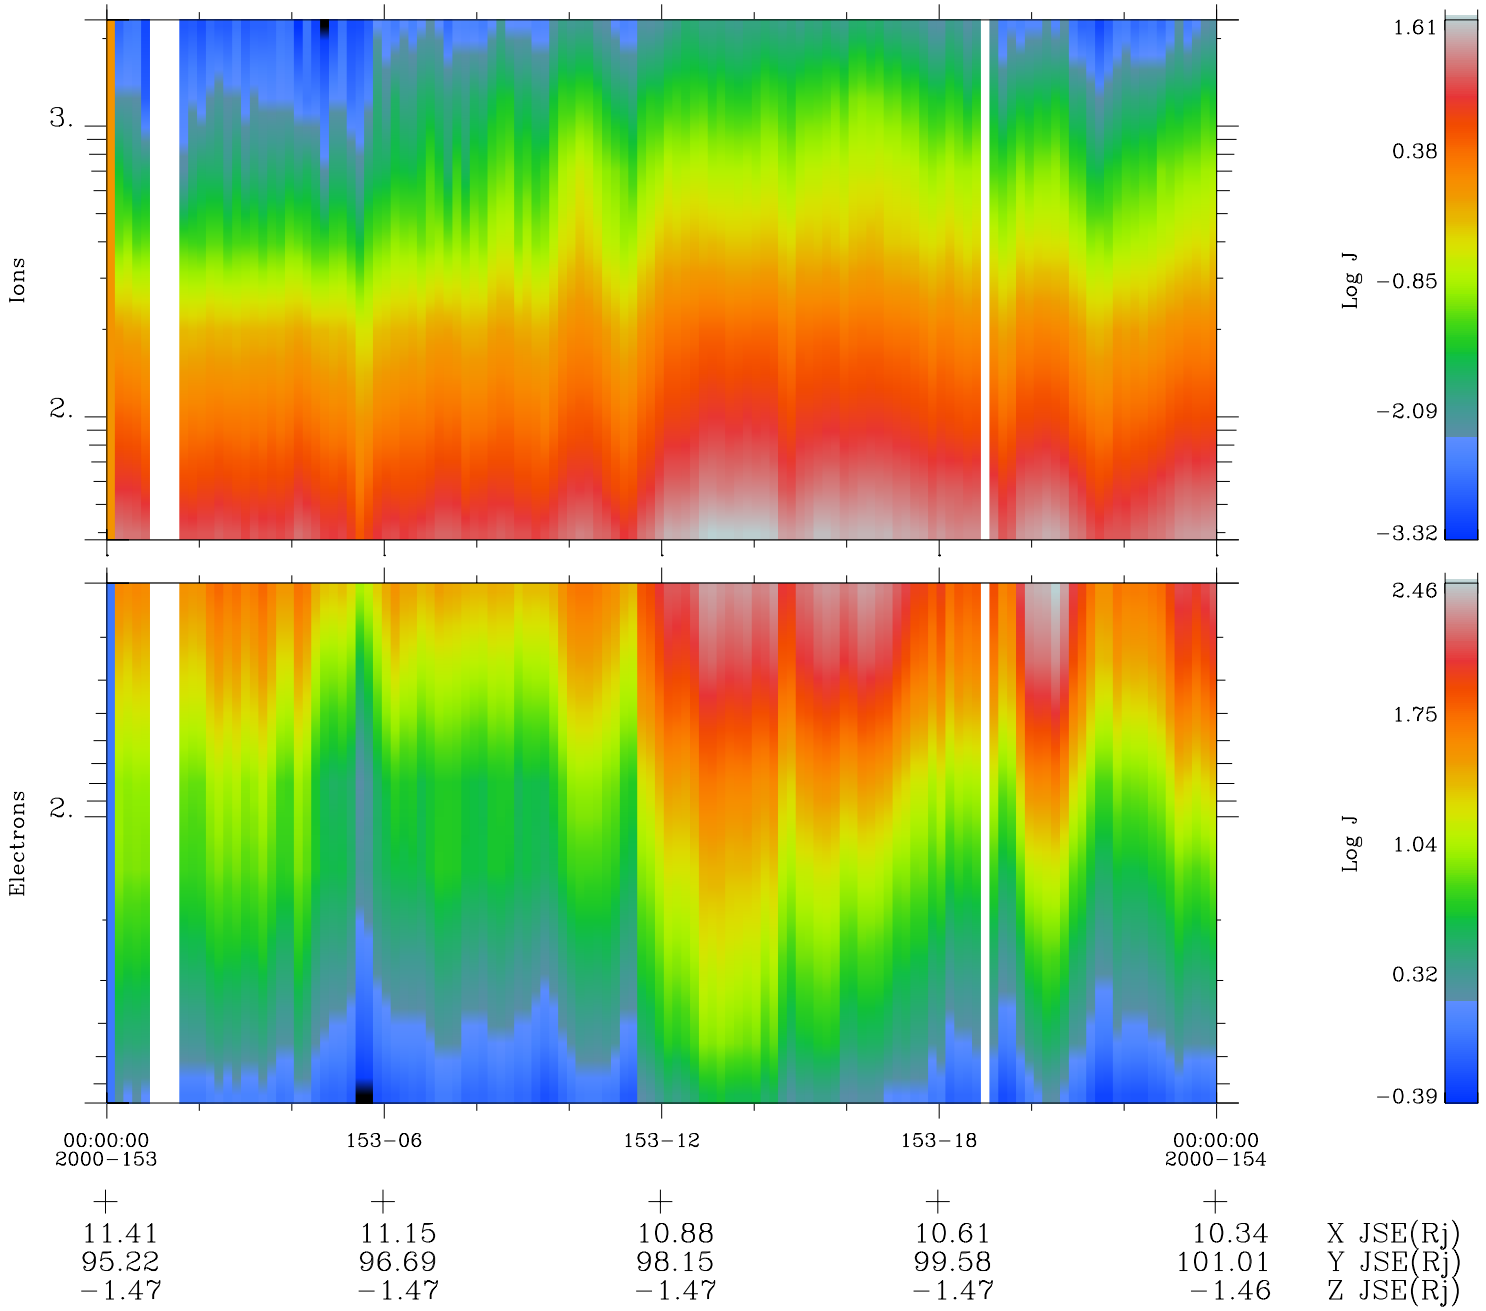

Galileo EPD Real Time Omni Spectrum 00153

Software Version: RTSPEC_OMNI V 1.20
 Data Production: 10-03-01
 Plot Production: Mon Sep 17 10:54:44 2001
 Color File: wondr3
 Geofactor File: 1.1

◇ = Jupiter look direction
 □ = Corotation look direction