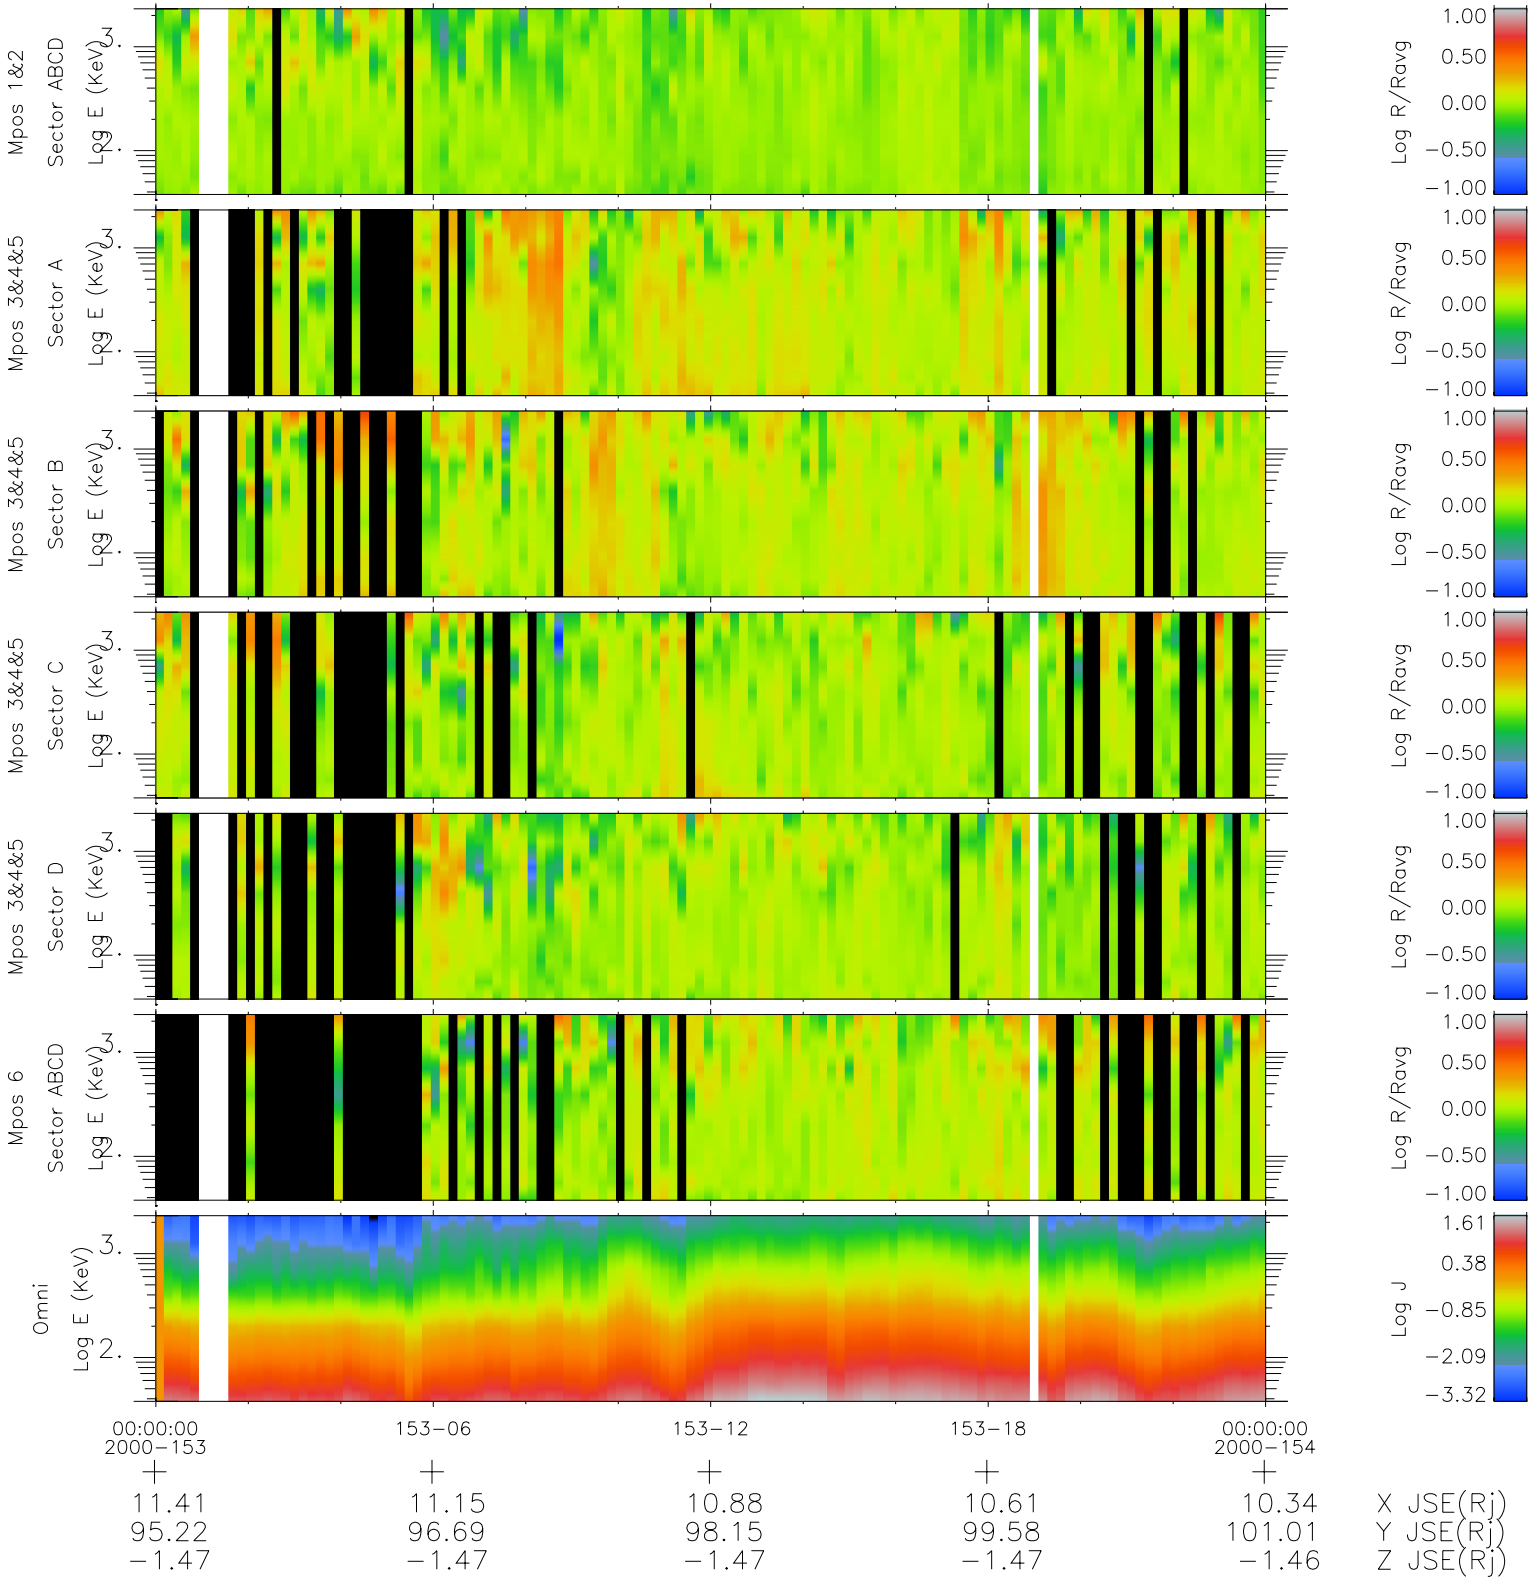

Galileo EPD Real Time R6 Ions Spectra 00153

Software Version: RTSPEC_R6 V 1.20
 Data Production: 10-03-01
 Plot Production: Mon Sep 17 10:54:33 2001
 Color File: wondr3
 Geofactor File: 1.1

- ◇ = Jupiter look direction
- = Corotation look direction