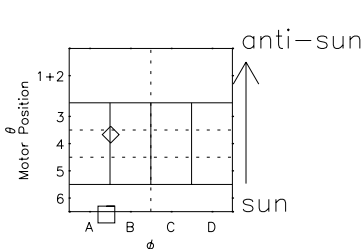

Galileo EPD Real Time R6 Ions Spectra 00153

Software Version: RTSPEC_R6 V 1.20
 Data Production: 10-03-01
 Plot Production: Mon Sep 17 10:54:33 2001
 Color File: wondr3
 Geofactor File: 1.1

- ◇ = Jupiter look direction
- = Corotation look direction