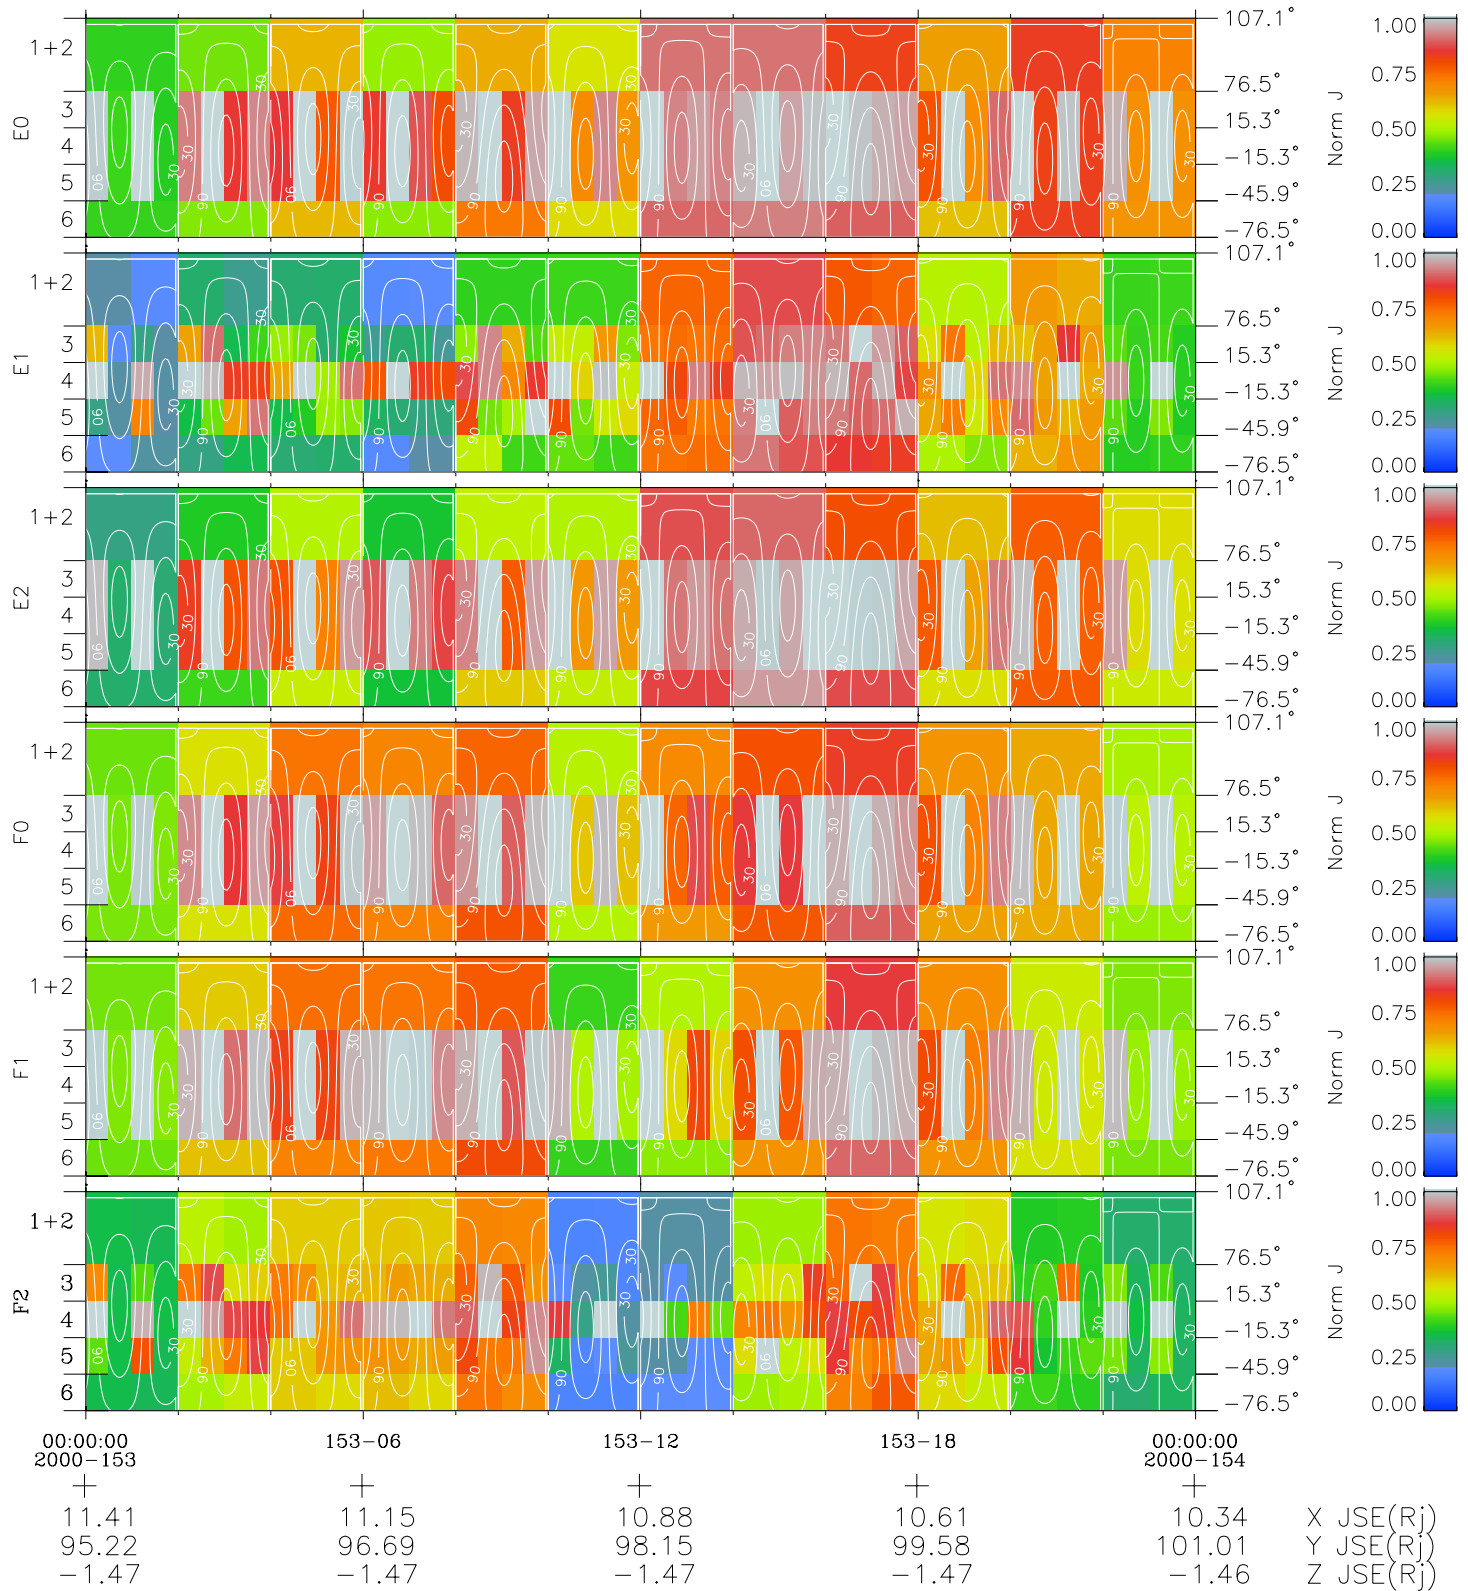

Galileo EPD Real Time All-Sky Anisotropies 00153

Software Version: RTSKY_NORM V 1.20
 Data Production: 10-03-01
 Plot Production: Mon Sep 17 10:55:24 2001
 Color File: wondr3
 Geofactor File: 1.1

- ◇ = Jupiter look direction
- = Corotation look direction