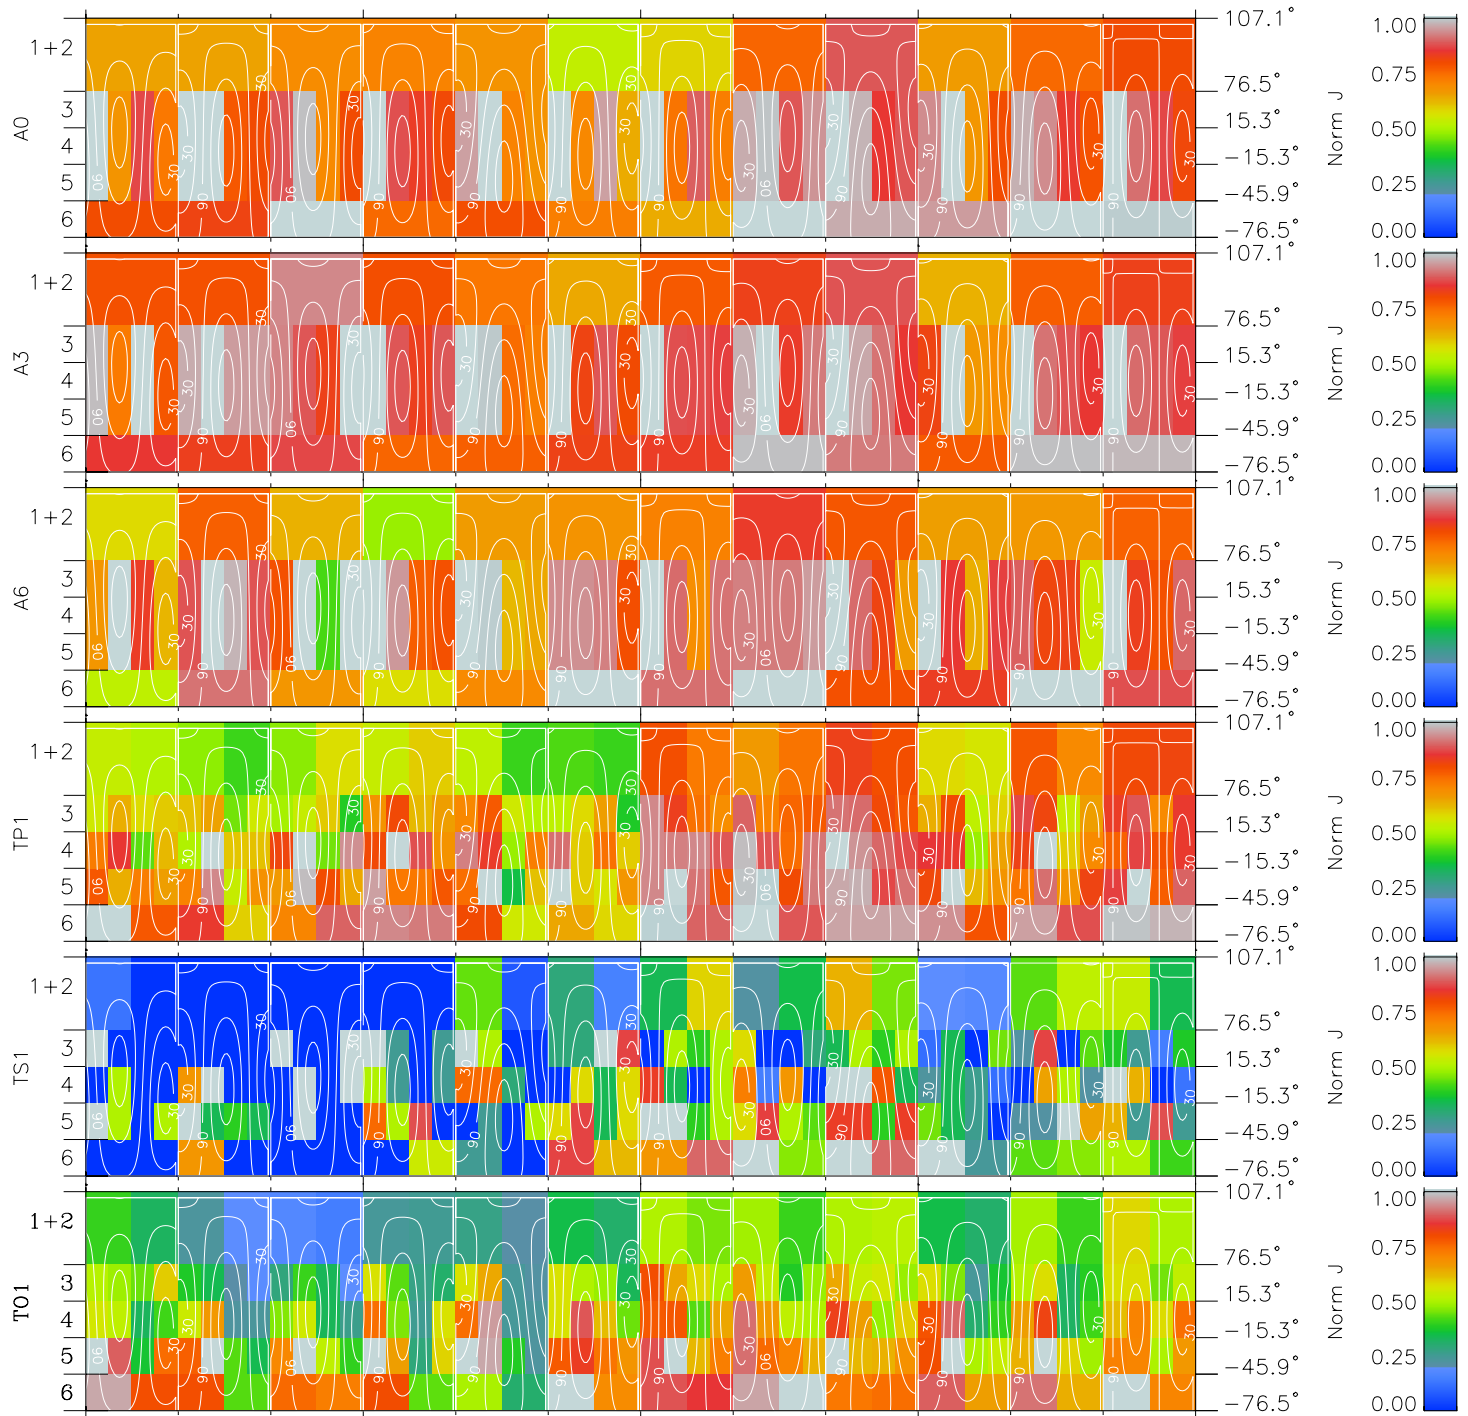

Galileo EPD Real Time All-Sky Anisotropies 00153

Software Version: RTSKY_NORM V 1.20
 Data Production: 10-03-01
 Plot Production: Mon Sep 17 10:55:18 2001
 Color File: wondr3
 Geofactor File: 1.1

| 00:00:00 2000-153 | 153-06 | 153-12 | 153-18 | 00:00:00 2000-154 | X JSE(R _j) | Y JSE(R _j) | Z JSE(R _j) |
|----------------------|--------|--------|--------|----------------------|------------------------|------------------------|------------------------|
| + | + | + | + | + | | | |
| 11.41 | 11.15 | 10.88 | 10.61 | 10.34 | | | |
| 95.22 | 96.69 | 98.15 | 99.58 | 101.01 | | | |
| -1.47 | -1.47 | -1.47 | -1.47 | -1.46 | | | |

- ◇ = Jupiter look direction
- = Corotation look direction