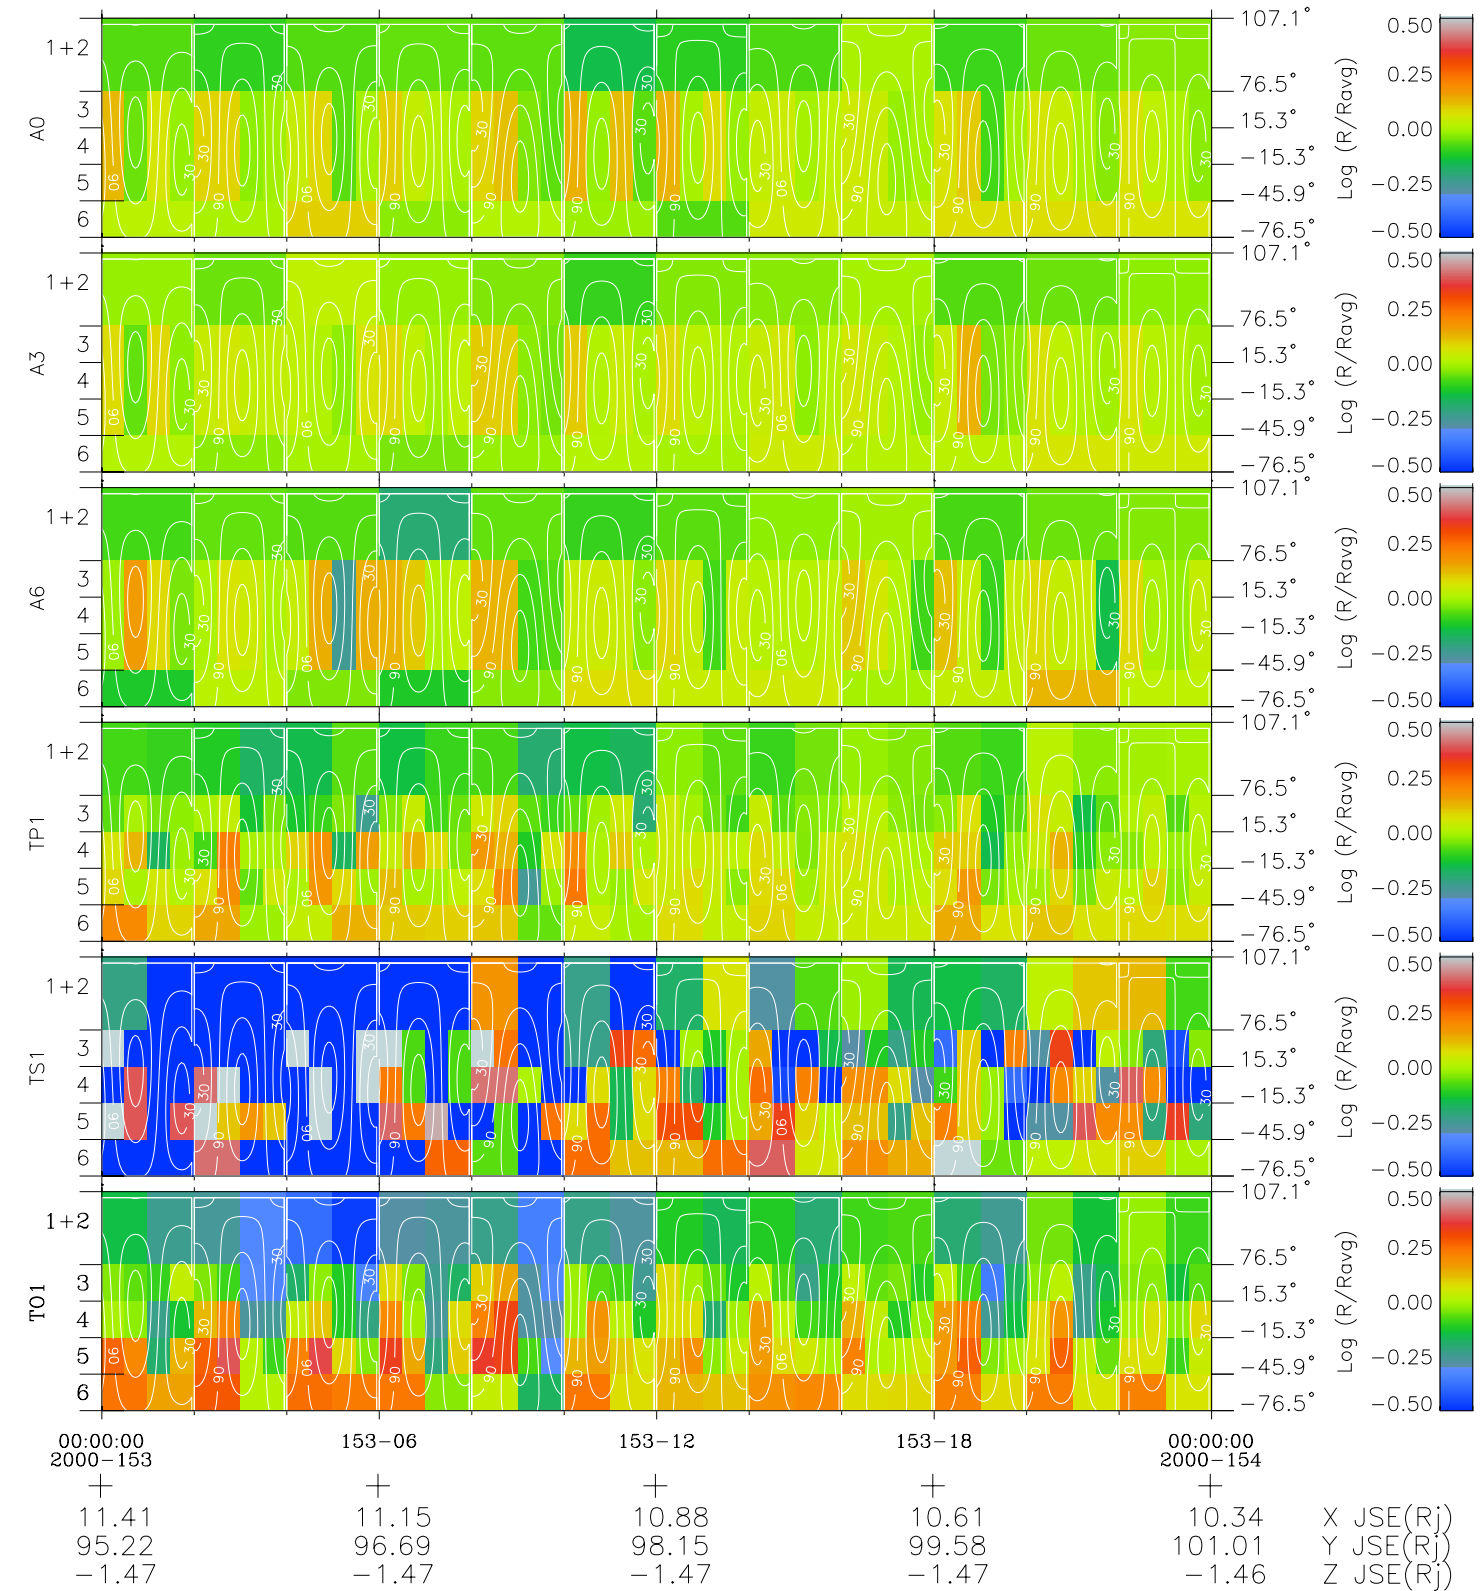

Galileo EPD Real Time All-Sky Anisotropies 00153

Software Version: RTSKY_MEAN V 1.20
 Data Production: 10-03-01
 Plot Production: Mon Sep 17 10:54:51 2001
 Color File: wondr3
 Geofactor File: 1.1

◇ = Jupiter look direction
 □ = Corotation look direction