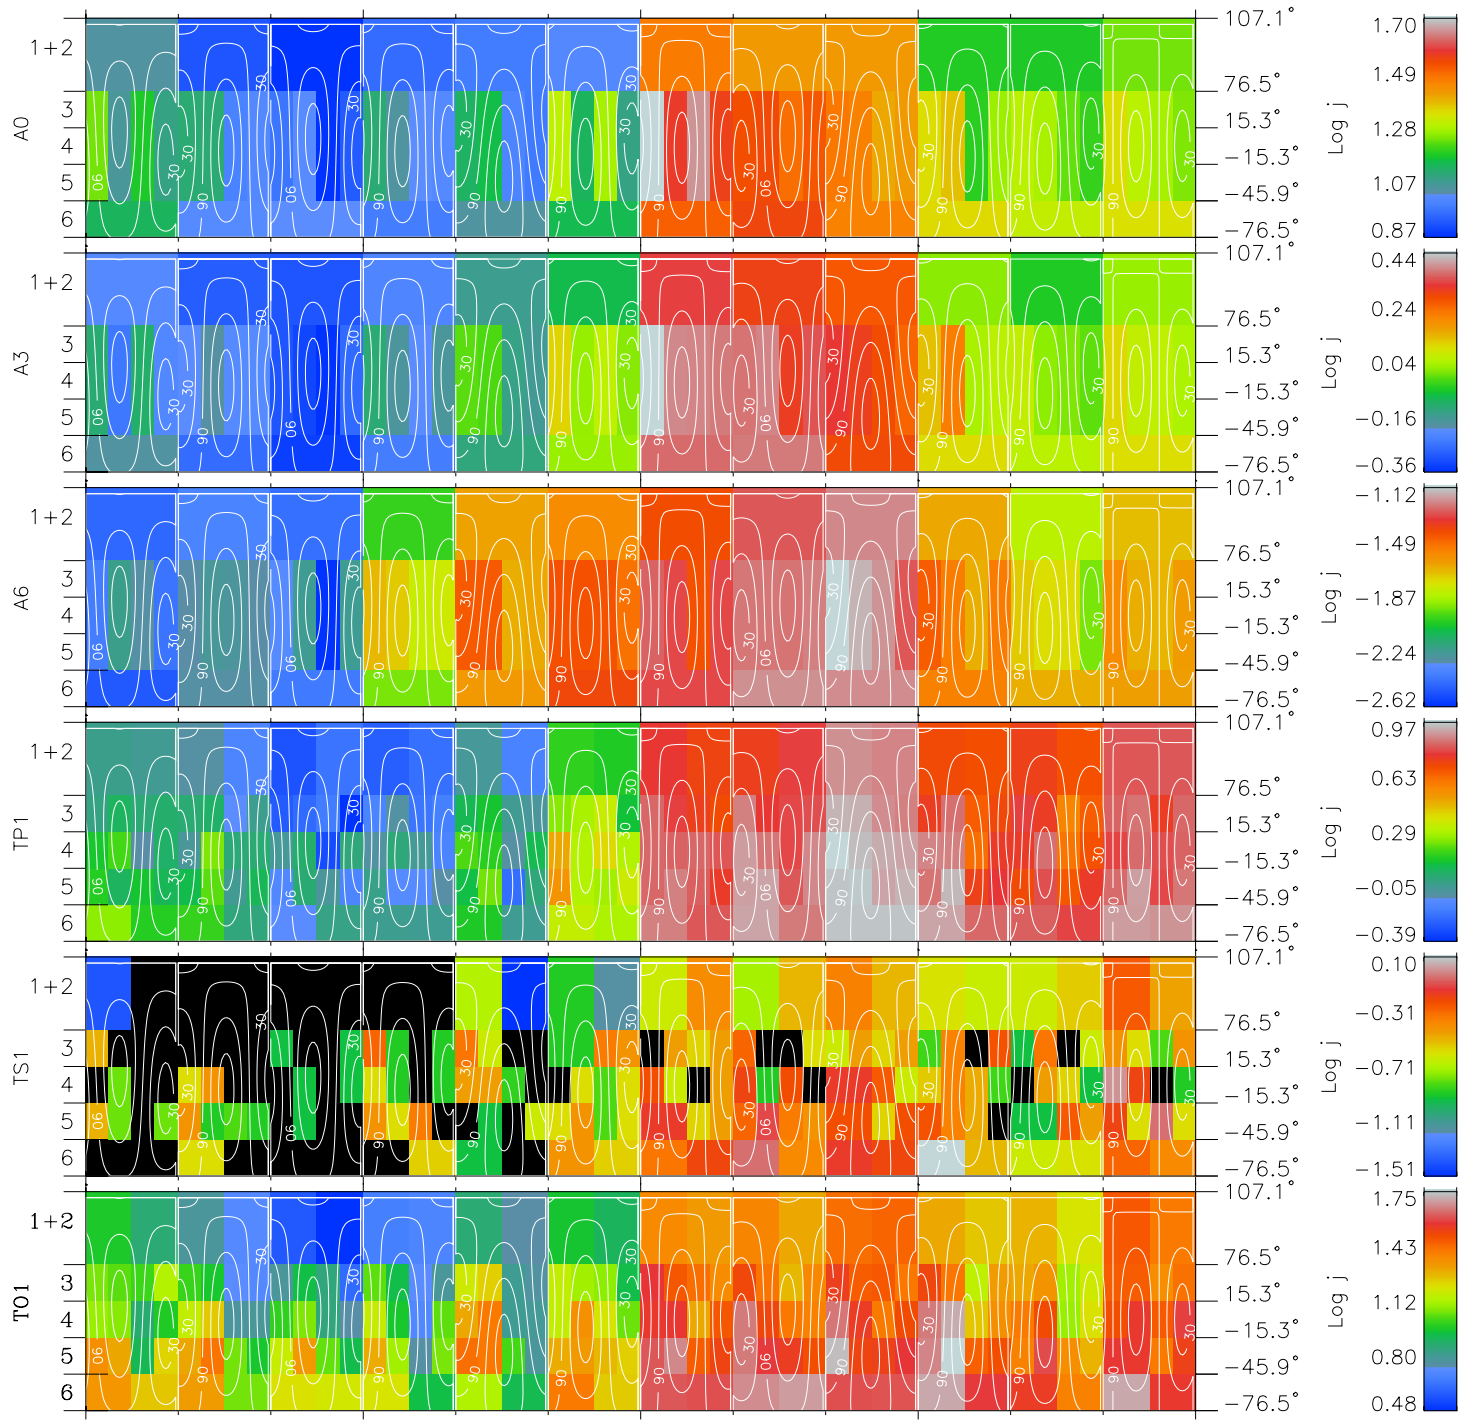

# Galileo EPD Real Time All-Sky Anisotropies 00153

Software Version: RTSKY\_FLUX V 1.20  
 Data Production: 10-03-01  
 Plot Production: Mon Sep 17 10:55:05 2001  
 Color File: wondr3  
 Geofactor File: 1.1

00:00:00 2000-153	153-06	153-12	153-18	00:00:00 2000-154	
+	+	+	+	+	X JSE(R <sub>j</sub> )
11.41	11.15	10.88	10.61	10.34	Y JSE(R <sub>j</sub> )
95.22	96.69	98.15	99.58	101.01	Z JSE(R <sub>j</sub> )
-1.47	-1.47	-1.47	-1.47	-1.46	

- ◇ = Jupiter look direction
- = Corotation look direction