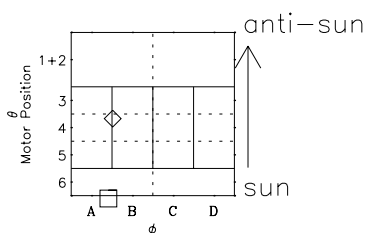

Galileo EPD Real-Time Six-Sector 00153

Software Version: RTLINE_R6 V 1.20
Data Production: 10-03-01
Plot Production: Mon Sep 17 10:56:37 2001

◇ = Jupiter look direction
□ = Corotation look direction