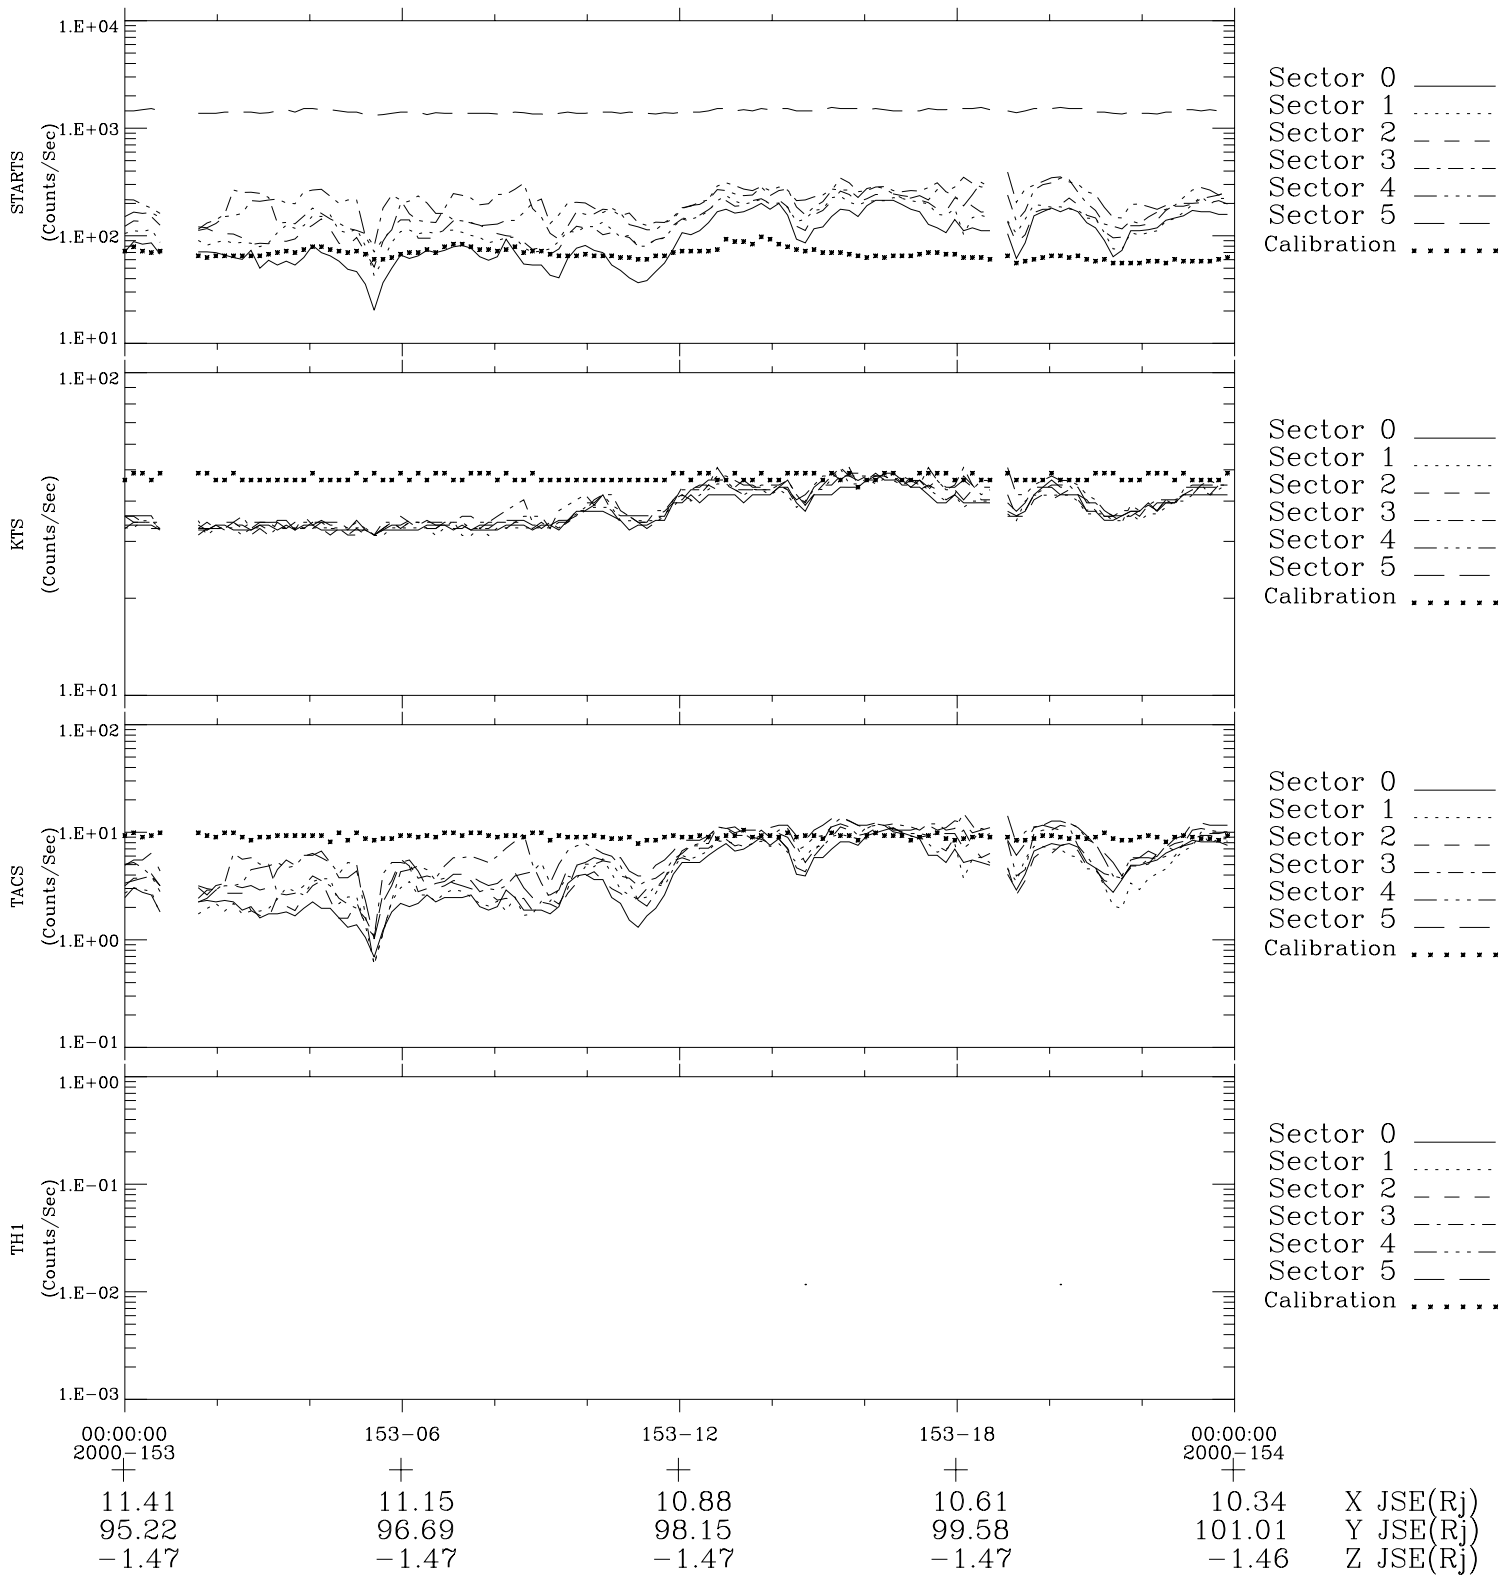

Galileo EPD Real-Time Six-Sector 00153

Software Version: RTLINE_R6 V 1.20
Data Production: 10-03-01
Plot Production: Mon Sep 17 10:56:37 2001

◇ = Jupiter look direction
□ = Corotation look direction