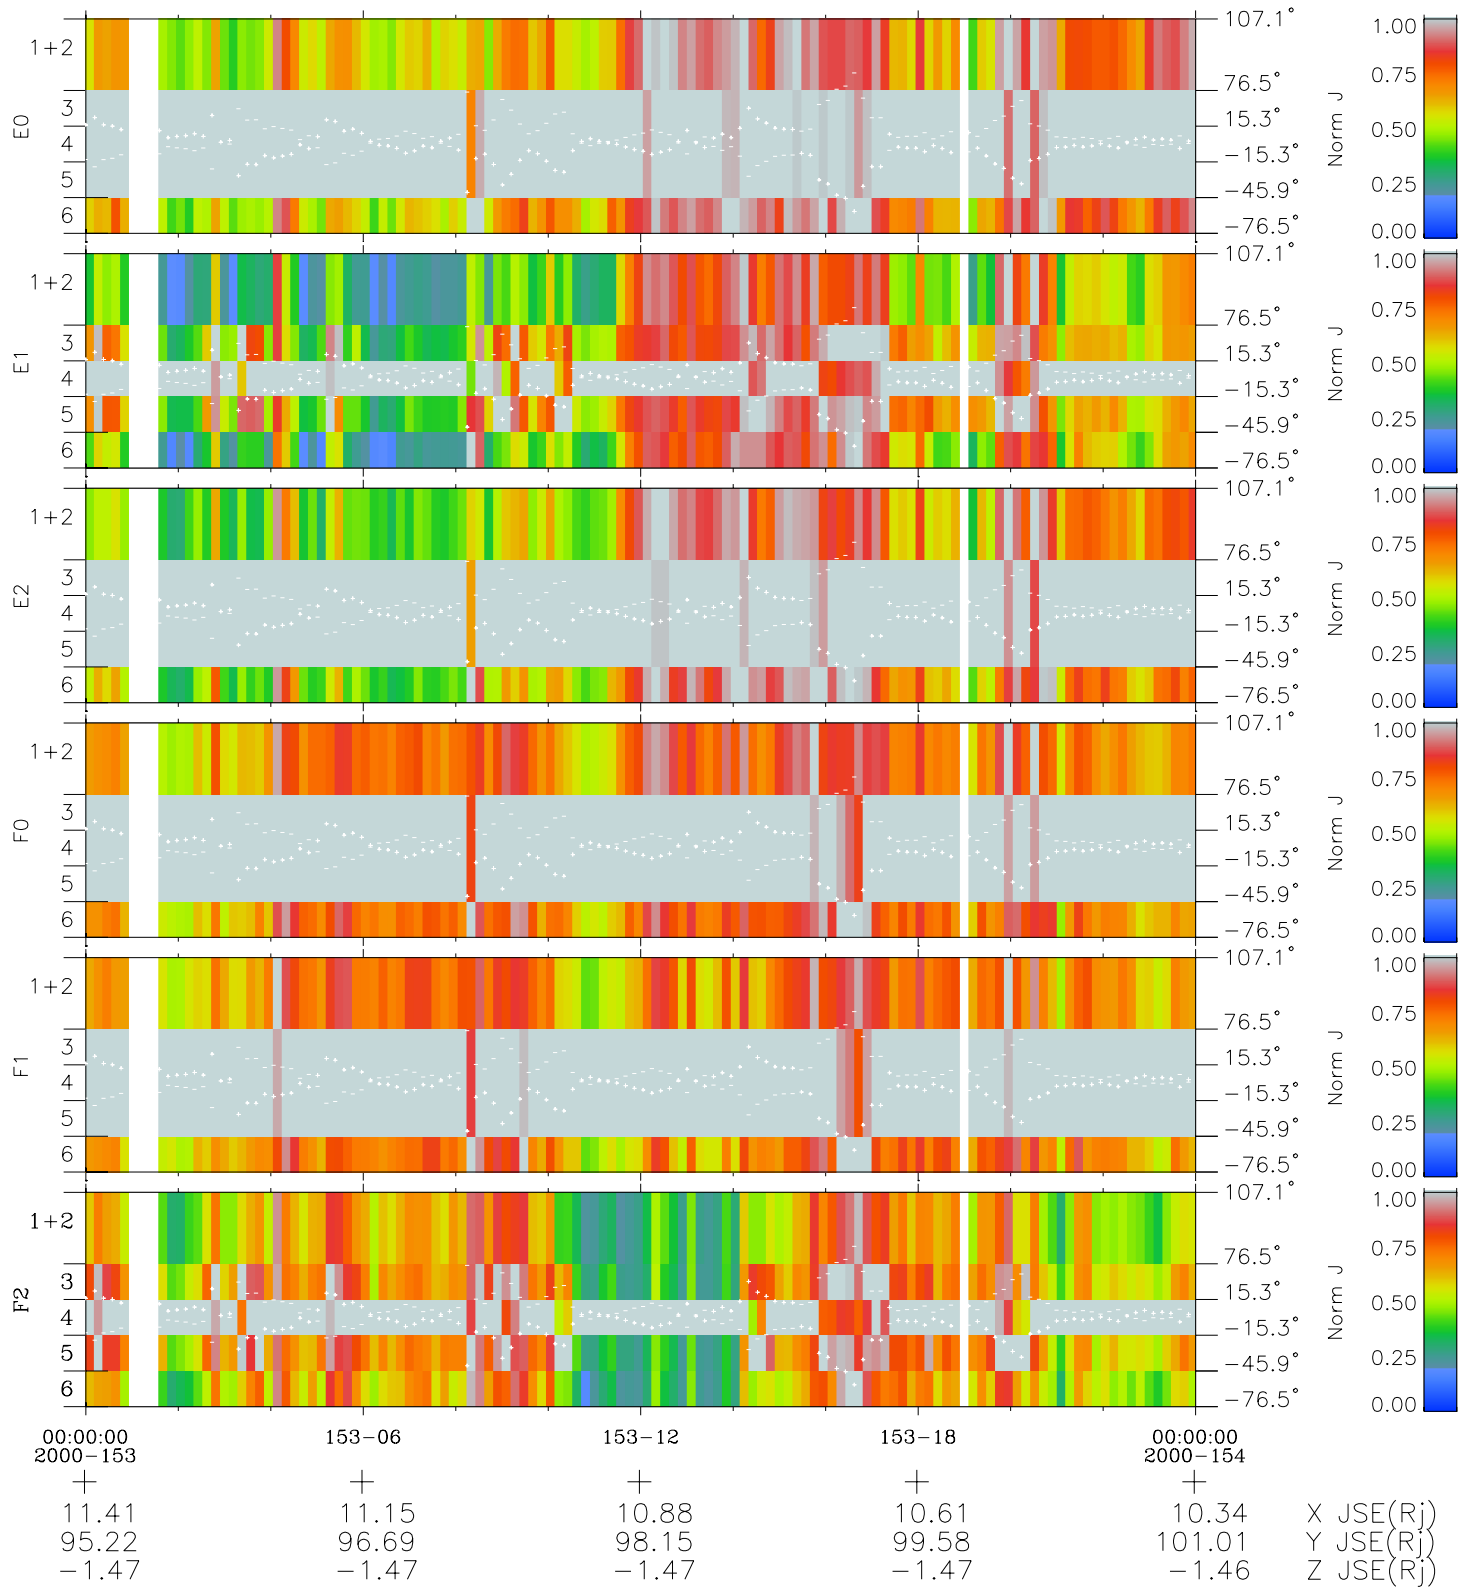

Galileo EPD Real Elevation Anisotropies 00153

Software Version: RTELEV_NORM V 1.20
Data Production: 10-03-01
Plot Production: Mon Sep 17 10:55:55 2001
Color File: wondr3
Geofactor File: 1.1

- ◇ = Jupiter look direction
- = Corotation look direction