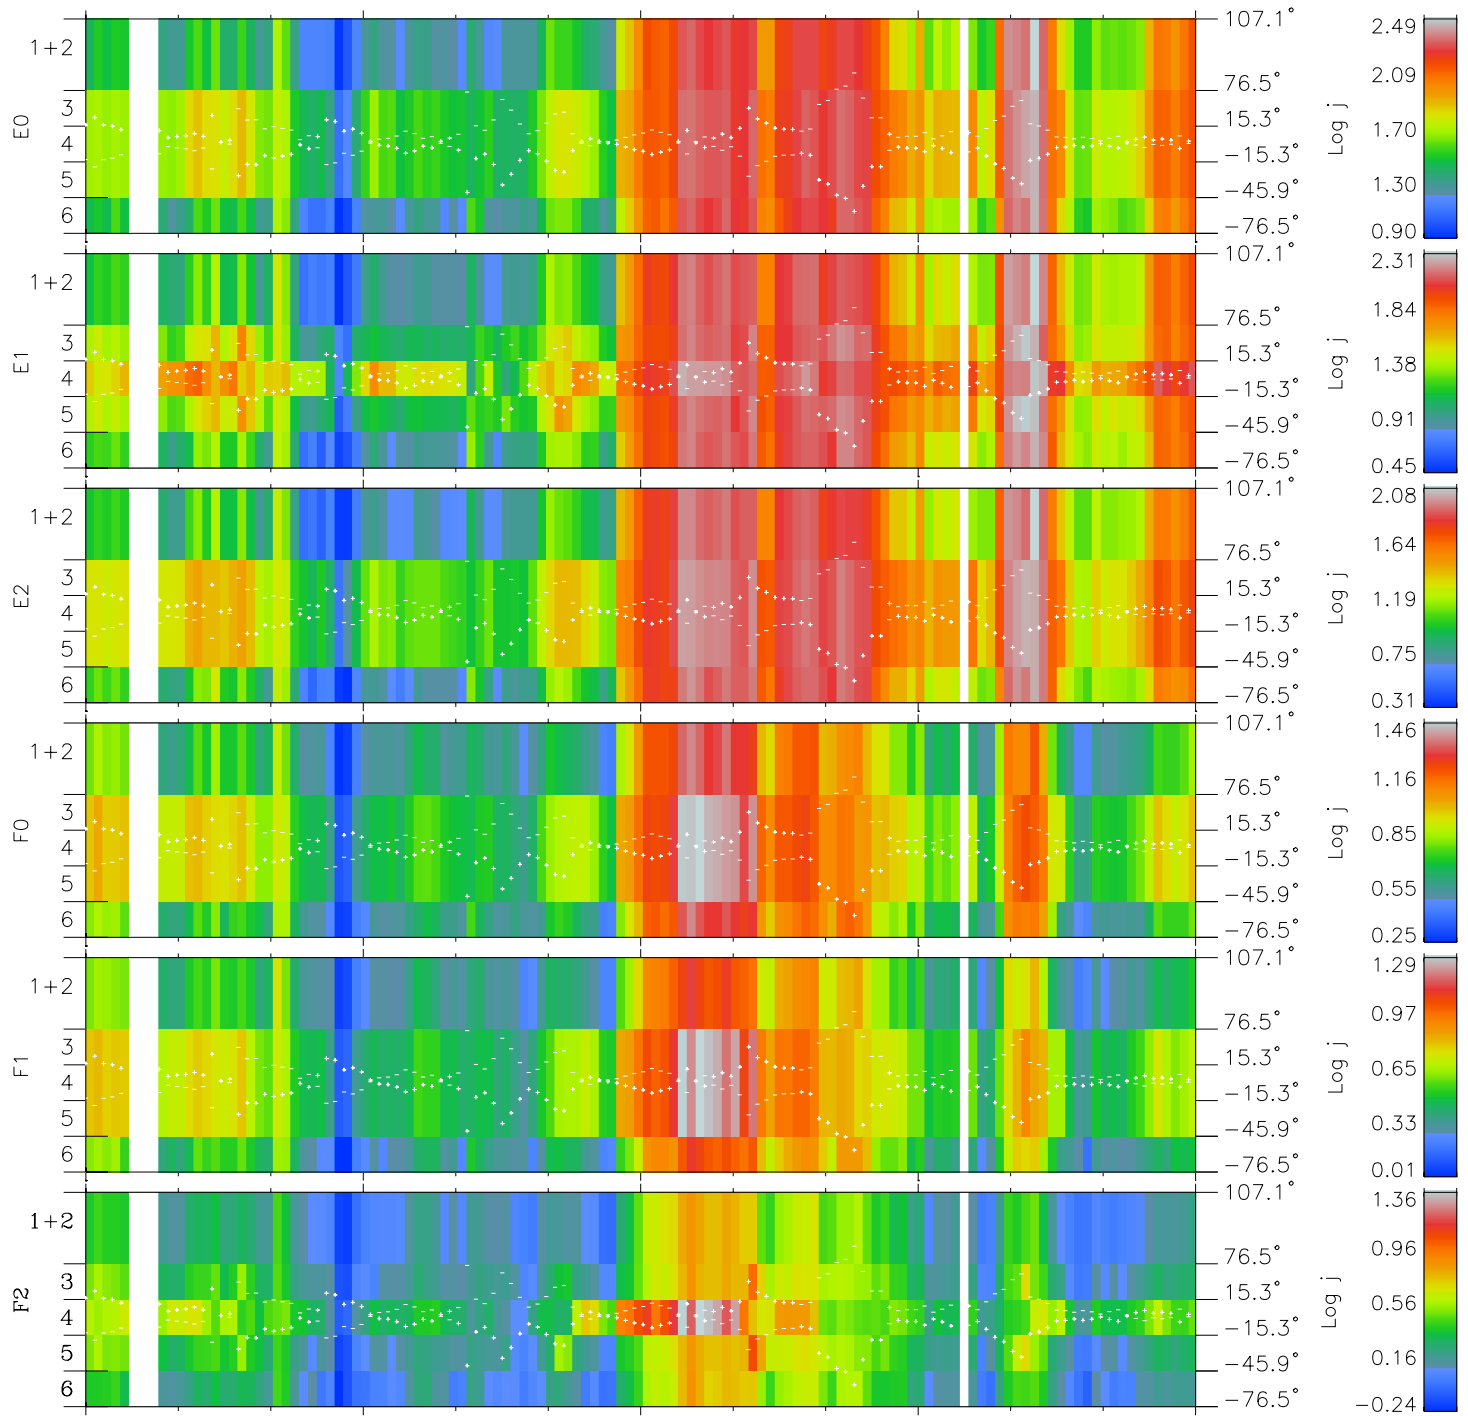

# Galileo EPD Real Elevation Anisotropies 00153

Software Version: RTELEV\_FLUX V 1.20  
Data Production: 10-03-01  
Plot Production: Mon Sep 17 10:55:45 2001  
Color File: wondr3  
Geofactor File: 1.1

00:00:00 2000-153	153-06	153-12	153-18	00:00:00 2000-154	X JSE(R <sub>j</sub> )	Y JSE(R <sub>j</sub> )	Z JSE(R <sub>j</sub> )
+	+	+	+	+			
11.41	11.15	10.88	10.61	10.34			
95.22	96.69	98.15	99.58	101.01			
-1.47	-1.47	-1.47	-1.47	-1.46			

- ◇ = Jupiter look direction
- = Corotation look direction