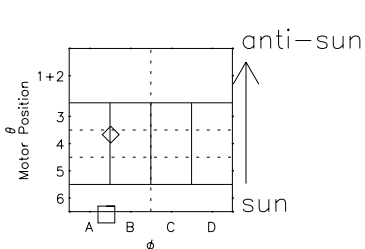

# Galileo EPD Real Elevation Anisotropies 00153

Software Version: RTELEV\_FLUX V 1.20  
Data Production: 10-03-01  
Plot Production: Mon Sep 17 10:55:45 2001  
Color File: wondr3  
Geofactor File: 1.1

00:00:00 2000-153	153-06	153-12	153-18	00:00:00 2000-154	X JSE(R <sub>j</sub> )	Y JSE(R <sub>j</sub> )	Z JSE(R <sub>j</sub> )
+	+	+	+	+			
11.41	11.15	10.88	10.61	10.34			
95.22	96.69	98.15	99.58	101.01			
-1.47	-1.47	-1.47	-1.47	-1.46			

- ◇ = Jupiter look direction
- = Corotation look direction