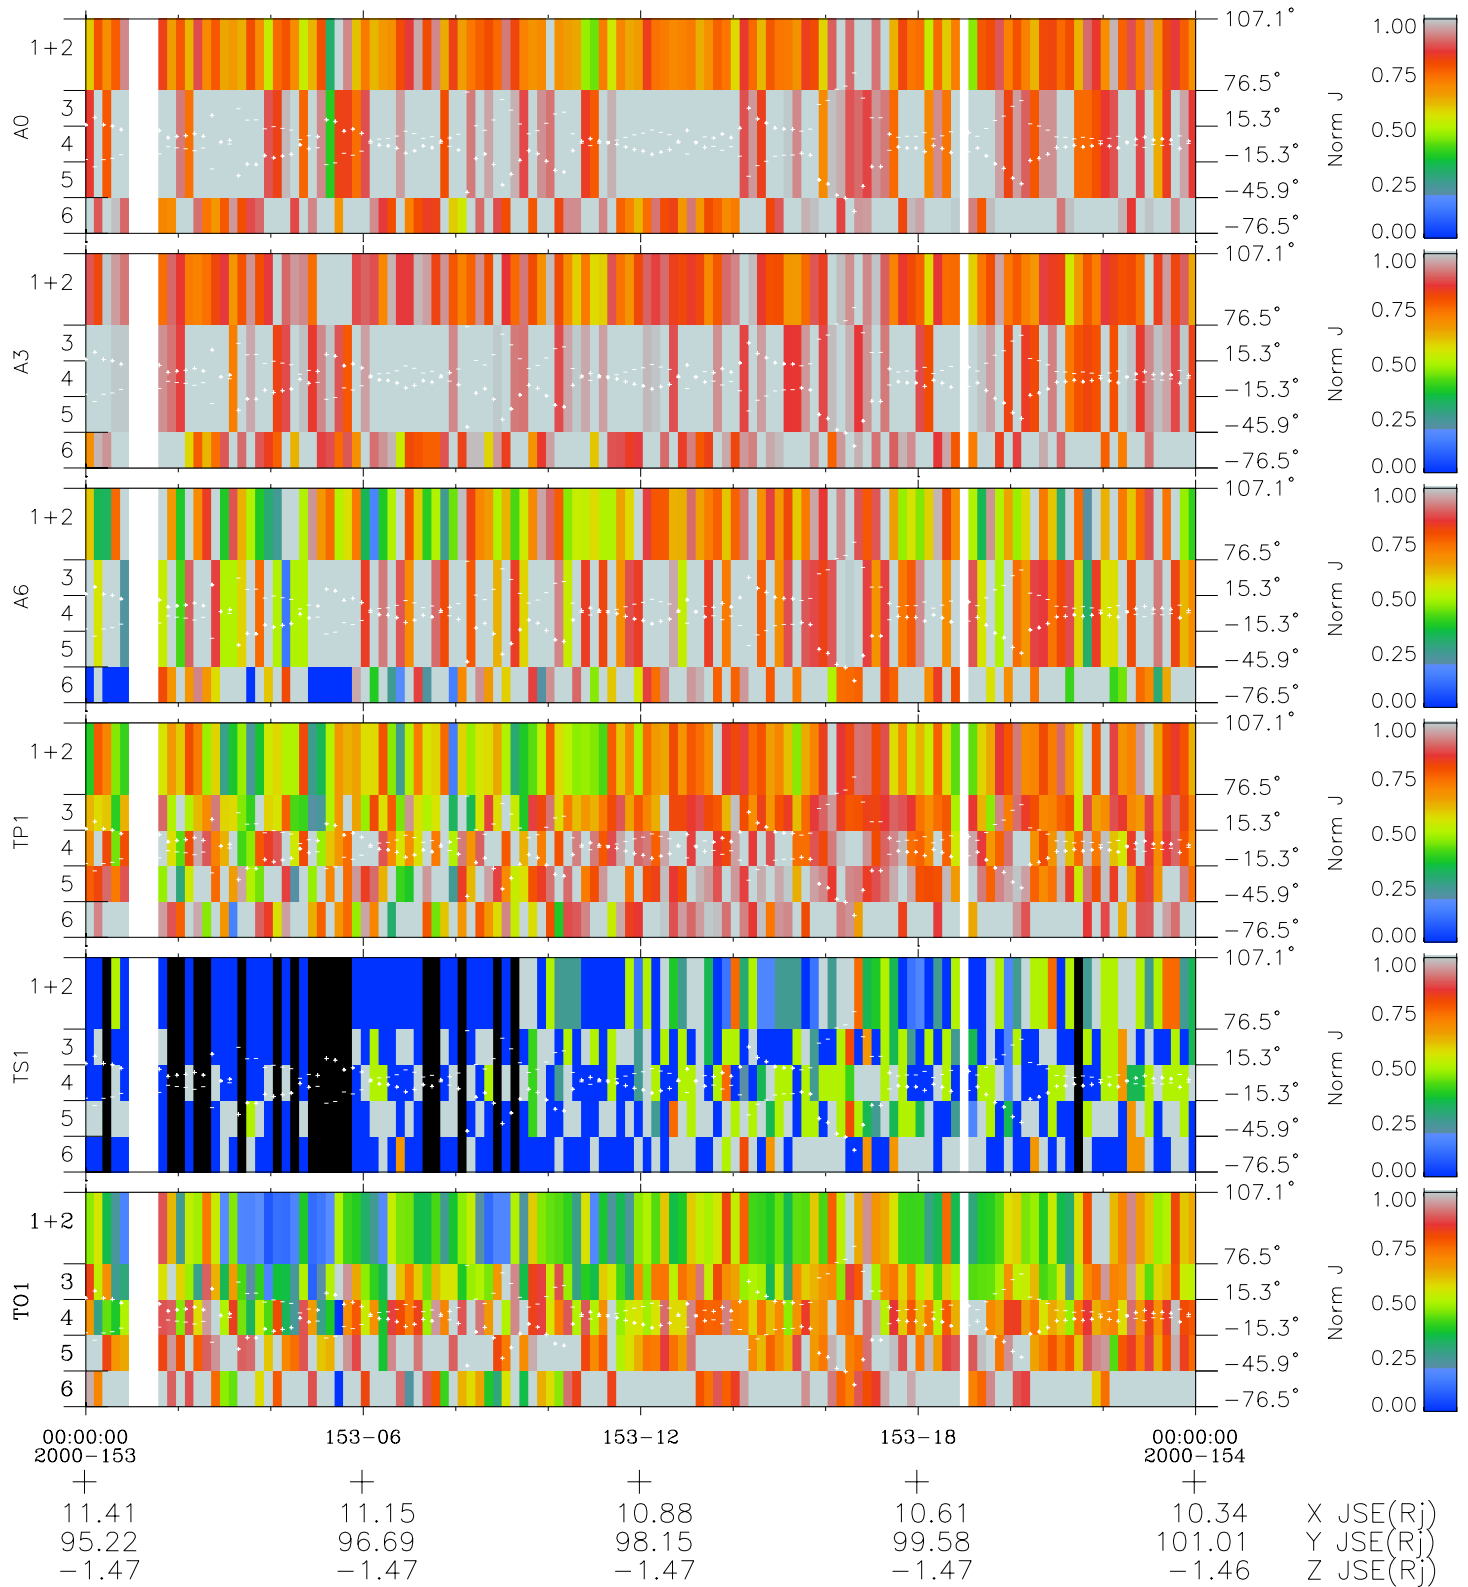

# Galileo EPD Real Elevation Anisotropies 00153

Software Version: RTELEV\_NORM V 1.20  
 Data Production: 10-03-01  
 Plot Production: Mon Sep 17 10:55:51 2001  
 Color File: wondr3  
 Geofactor File: 1.1

- ◇ = Jupiter look direction
- = Corotation look direction