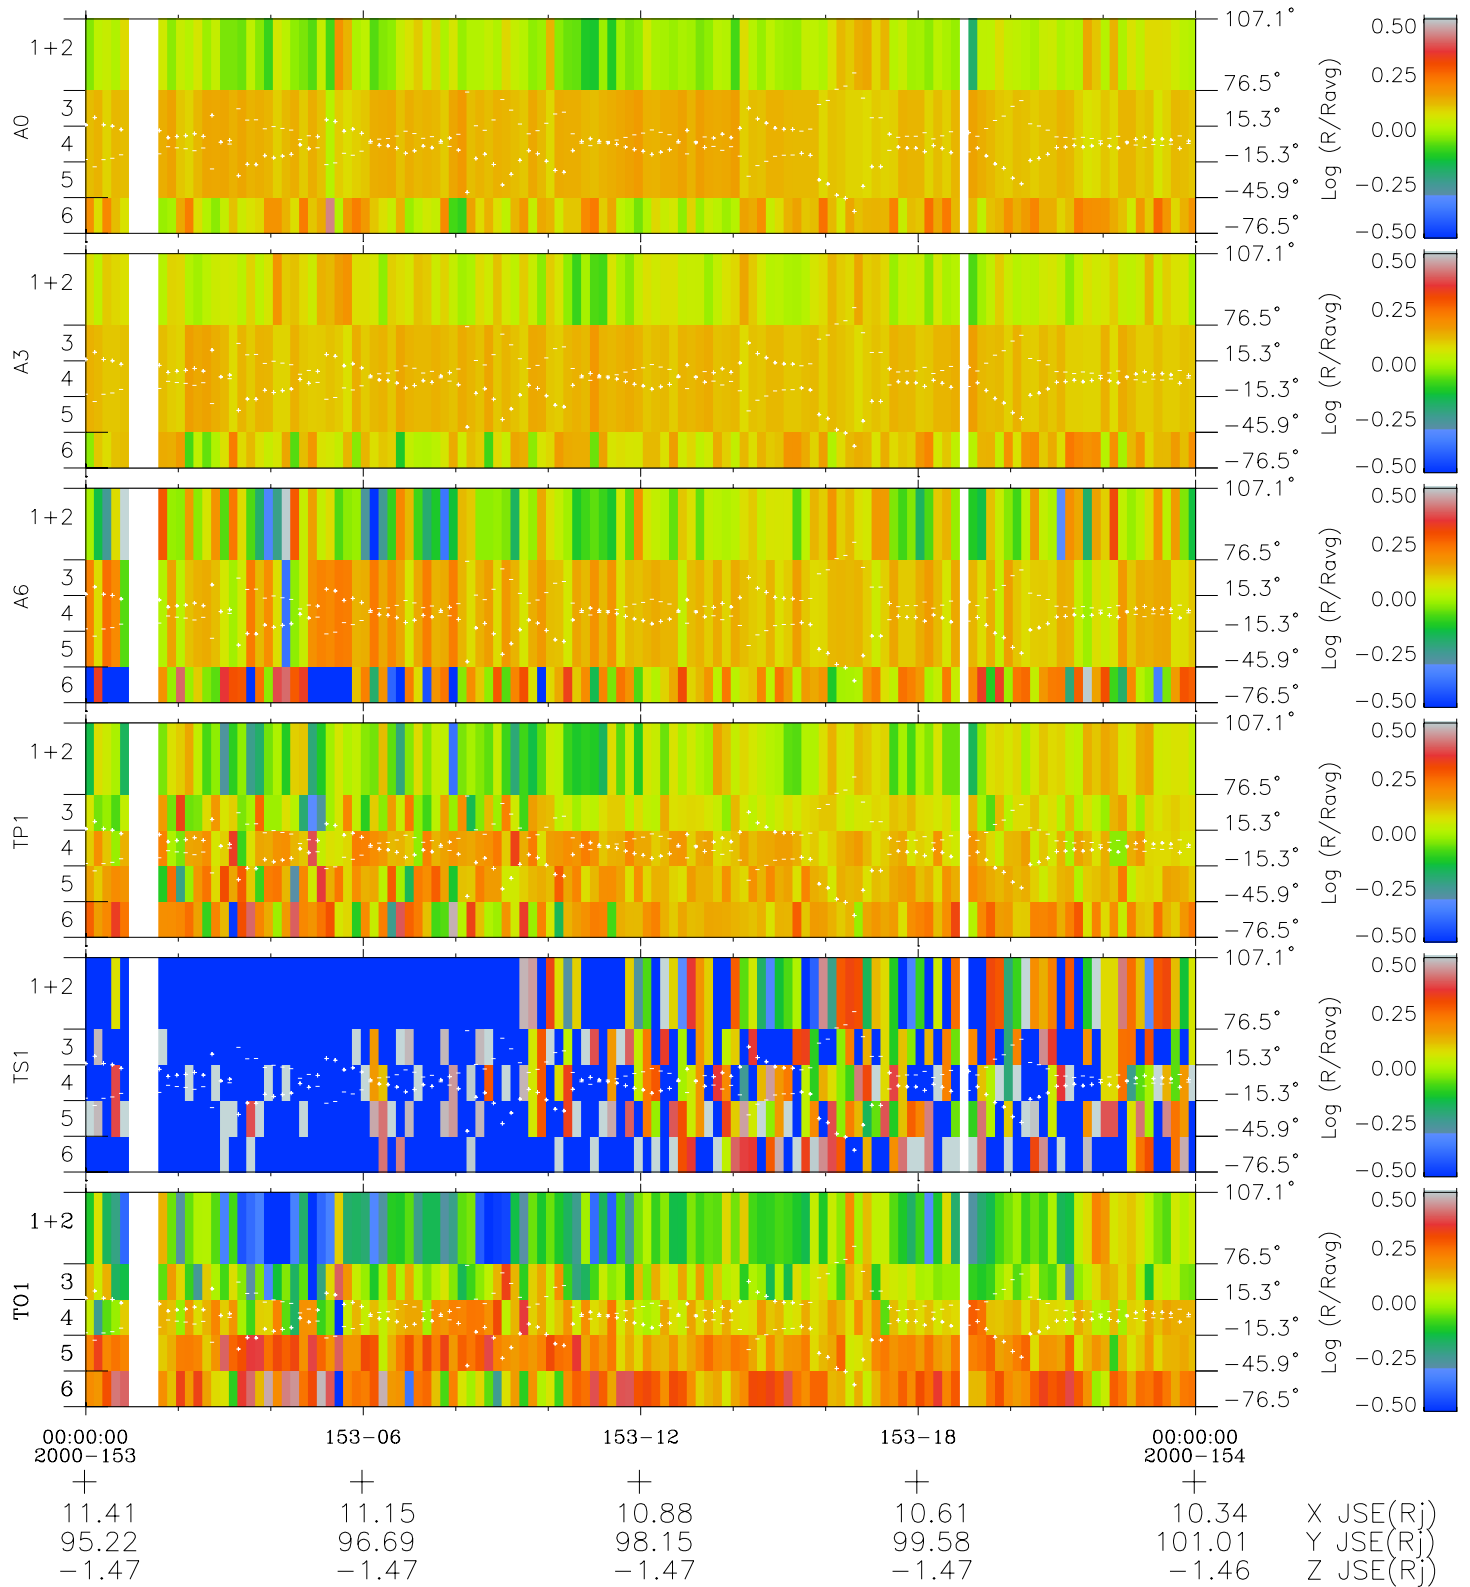

# Galileo EPD Real Elevation Anisotropies 00153

Software Version: RTELEV\_MEAN V 1.20  
Data Production: 10-03-01  
Plot Production: Mon Sep 17 10:55:30 2001  
Color File: wondr3  
Geofactor File: 1.1

- ◇ = Jupiter look direction
- = Corotation look direction