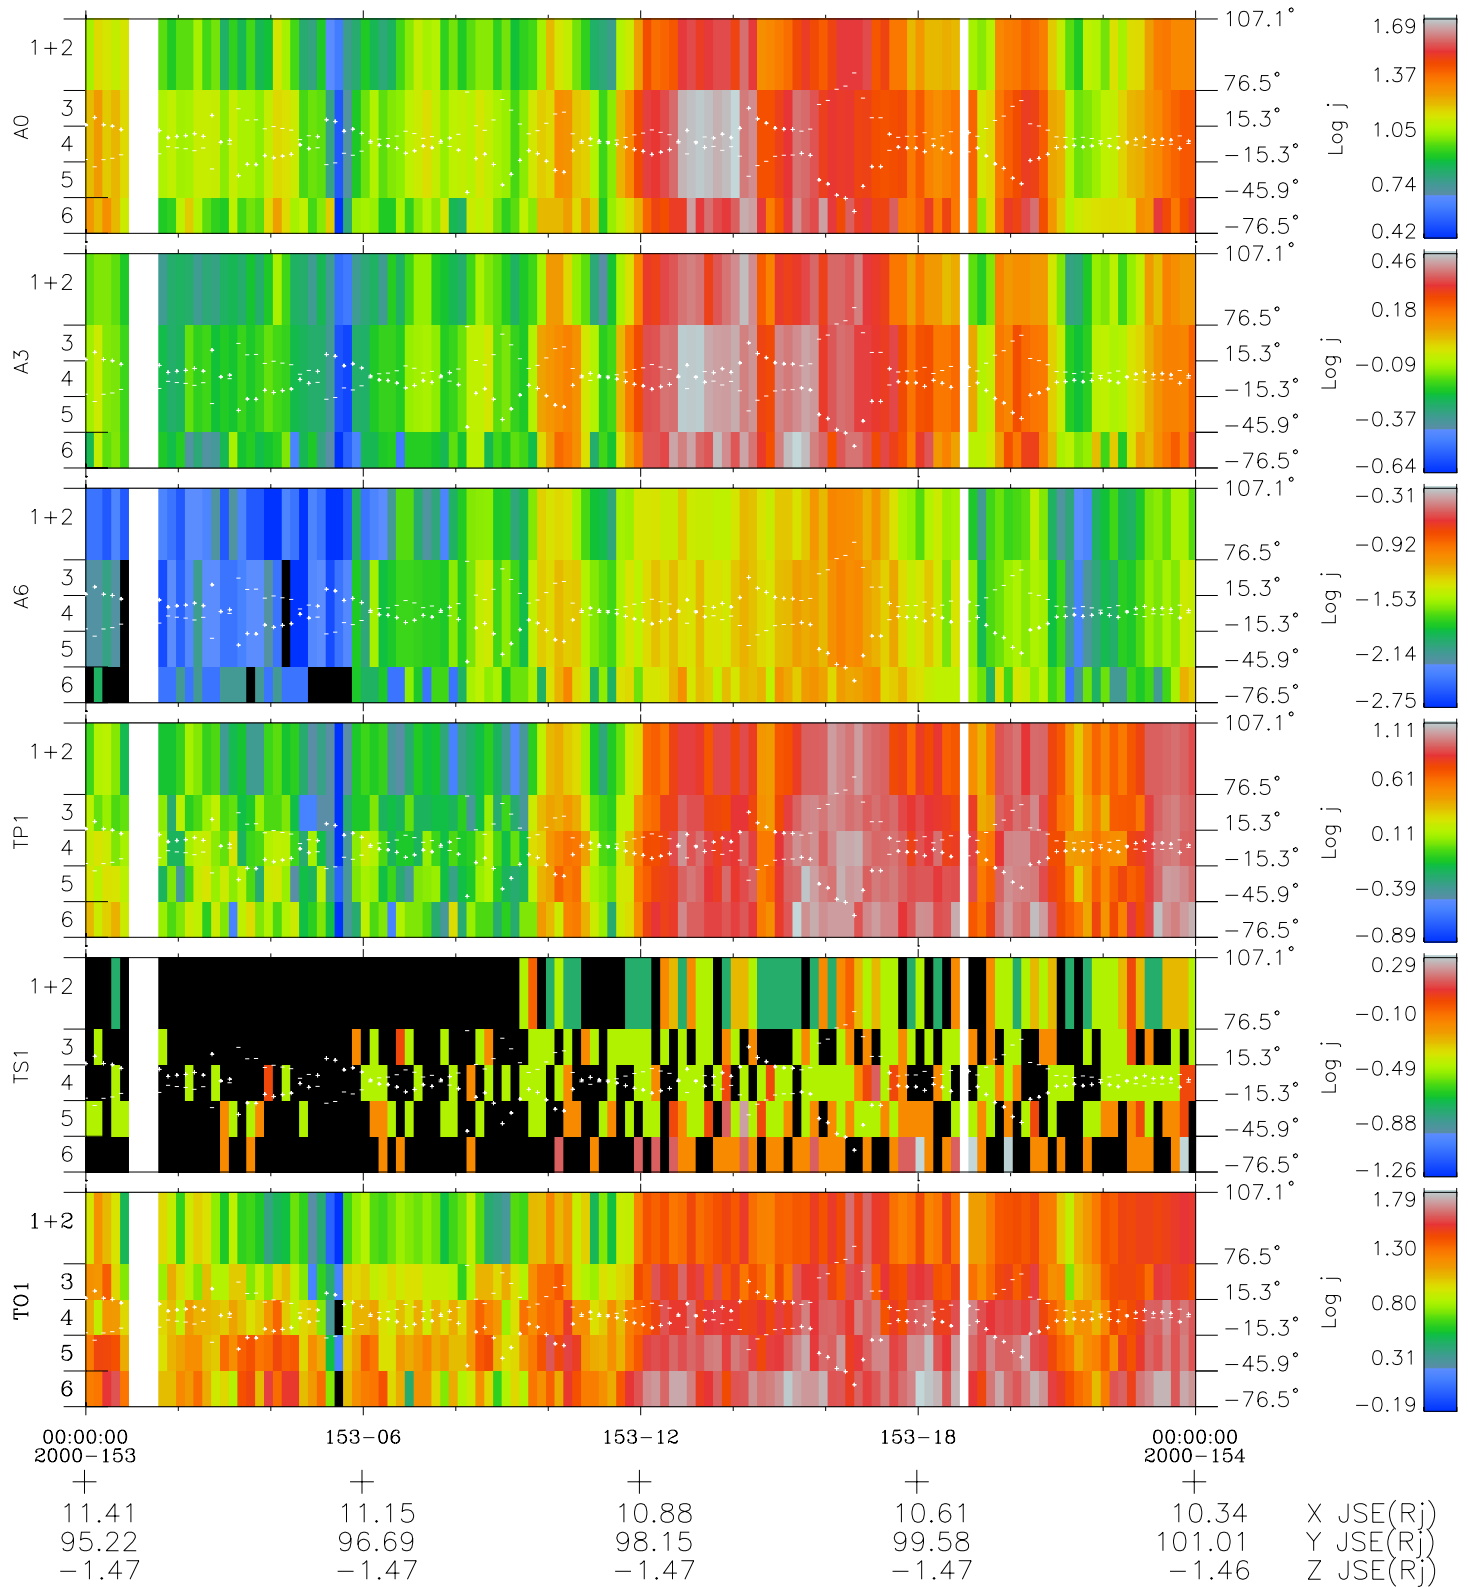

Galileo EPD Real Elevation Anisotropies 00153

Software Version: RTELEV_FLUX V 1.20
 Data Production: 10-03-01
 Plot Production: Mon Sep 17 10:55:40 2001
 Color File: wondr3
 Geofactor File: 1.1

- ◇ = Jupiter look direction
- = Corotation look direction