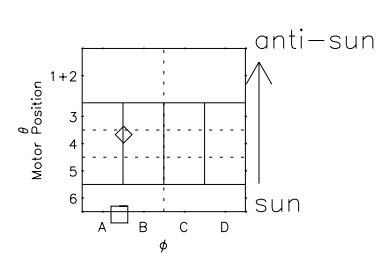

Galileo EPD Real Time Azimuth Anisotropies 00153

Software Version: RTAZIM_MEAN V 1.20
 Data Production: 10-03-01
 Plot Production: Mon Sep 17 10:56:06 2001
 Color File: wondr3
 Geofactor File: 1.1

◇ = Jupiter look direction
 □ = Corotation look direction