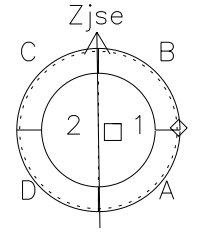

Galileo EPD Real Time Azimuth Anisotropies 00153

Software Version: RTAZIM_MEAN V 1.20
 Data Production: 10-03-01
 Plot Production: Mon Sep 17 10:56:06 2001
 Color File: wondr3
 Geofactor File: 1.1

◇ = Jupiter look direction
 □ = Corotation look direction