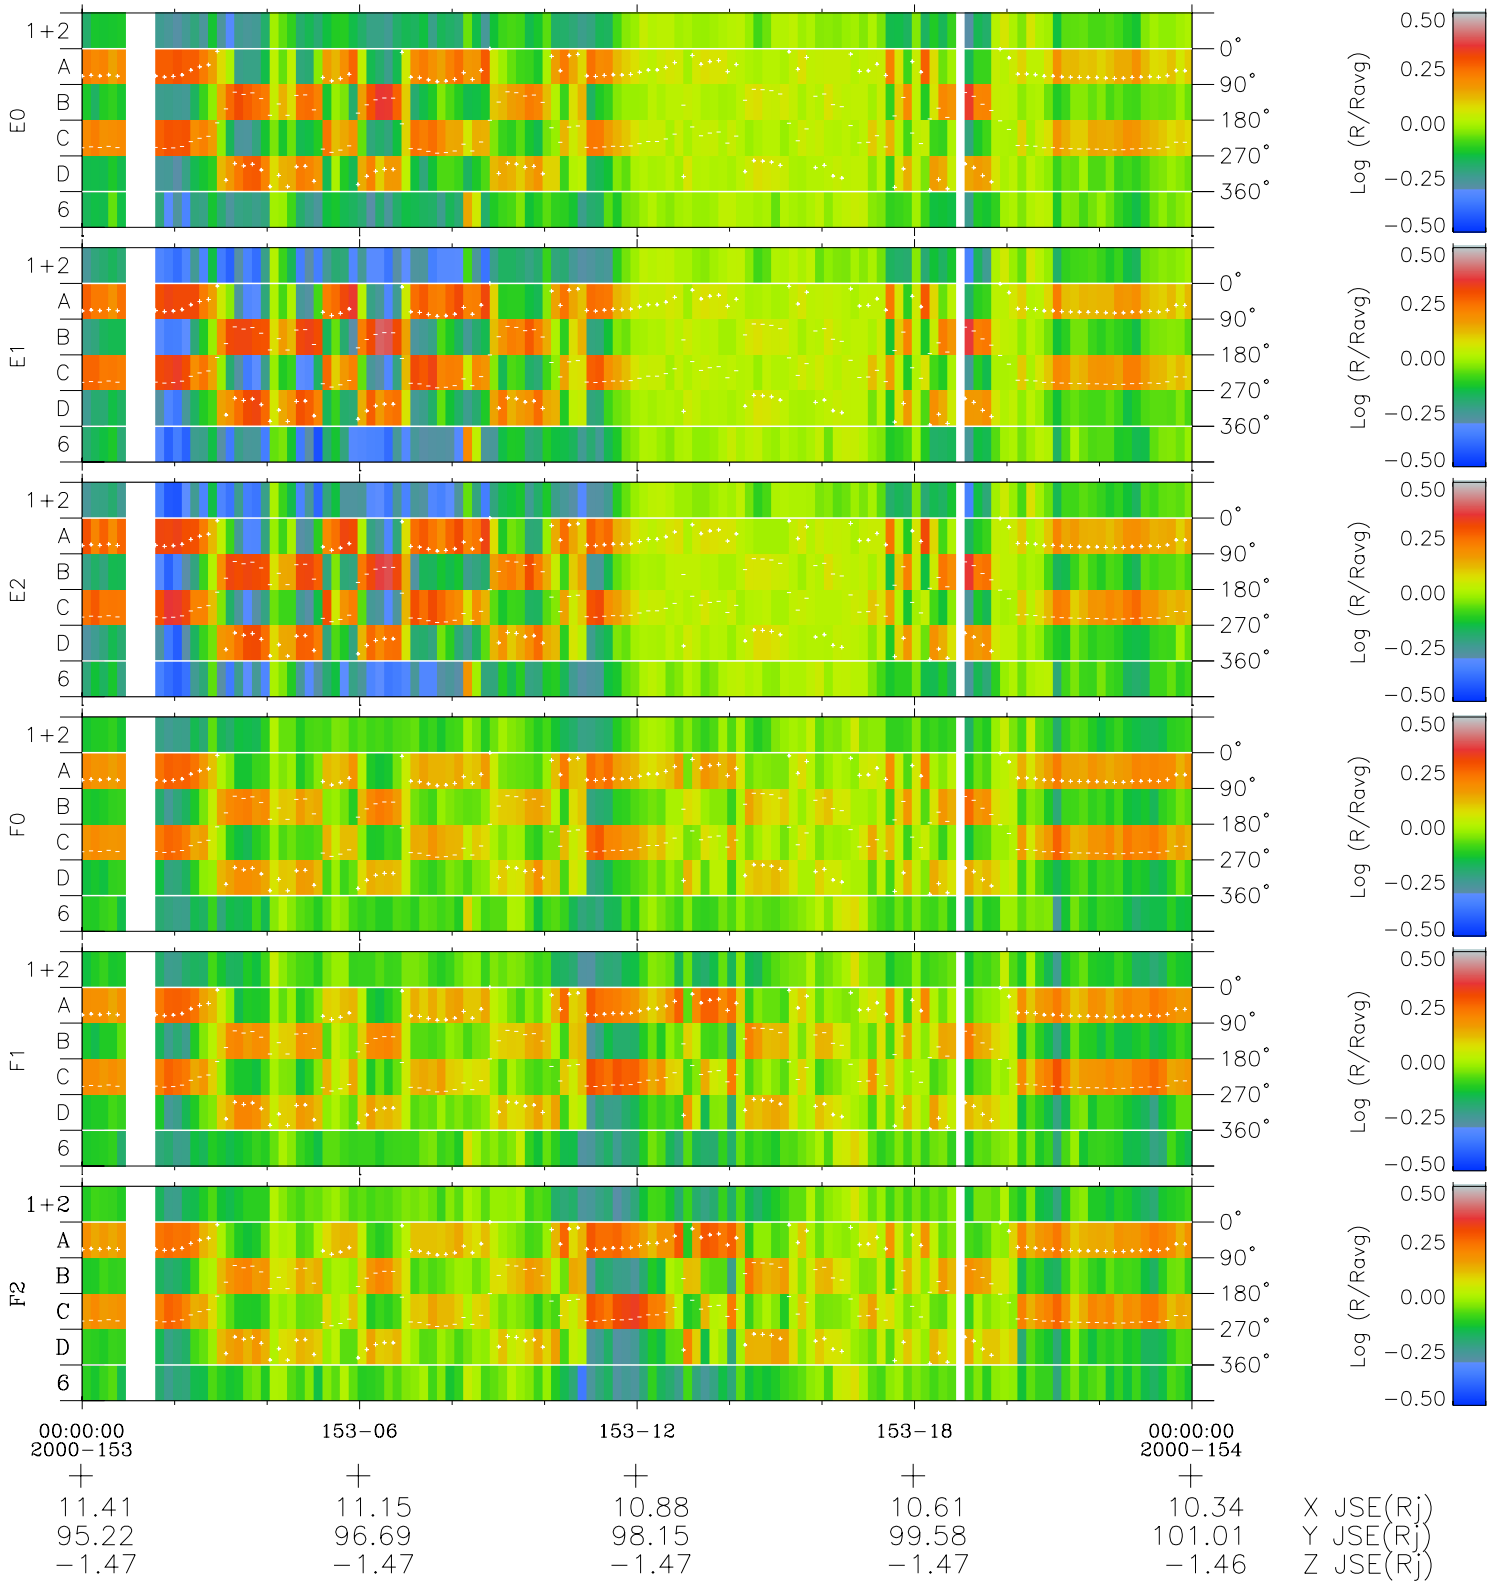

Galileo EPD Real Time Azimuth Anisotropies 00153

Software Version: RTAZIM_MEAN V 1.20
 Data Production: 10-03-01
 Plot Production: Mon Sep 17 10:56:06 2001
 Color File: wondr3
 Geofactor File: 1.1

◇ = Jupiter look direction
 □ = Corotation look direction