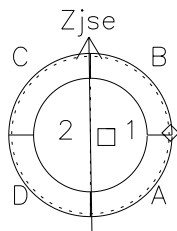

# Galileo EPD Real-Time Six-Sector 00152

Software Version: RTLINE\_R6 V 1.20  
Data Production: 10-03-01  
Plot Production: Mon Sep 17 10:49:15 2001

◇ = Jupiter look direction  
□ = Corotation look direction