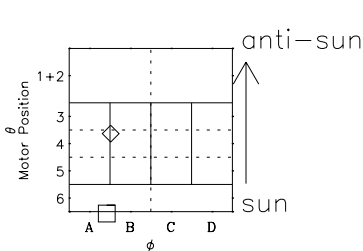

# Galileo EPD Real-Time Six-Sector 00152

Software Version: RTLINE\_R6 V 1.20  
Data Production: 10-03-01  
Plot Production: Mon Sep 17 10:49:15 2001

◇ = Jupiter look direction  
□ = Corotation look direction