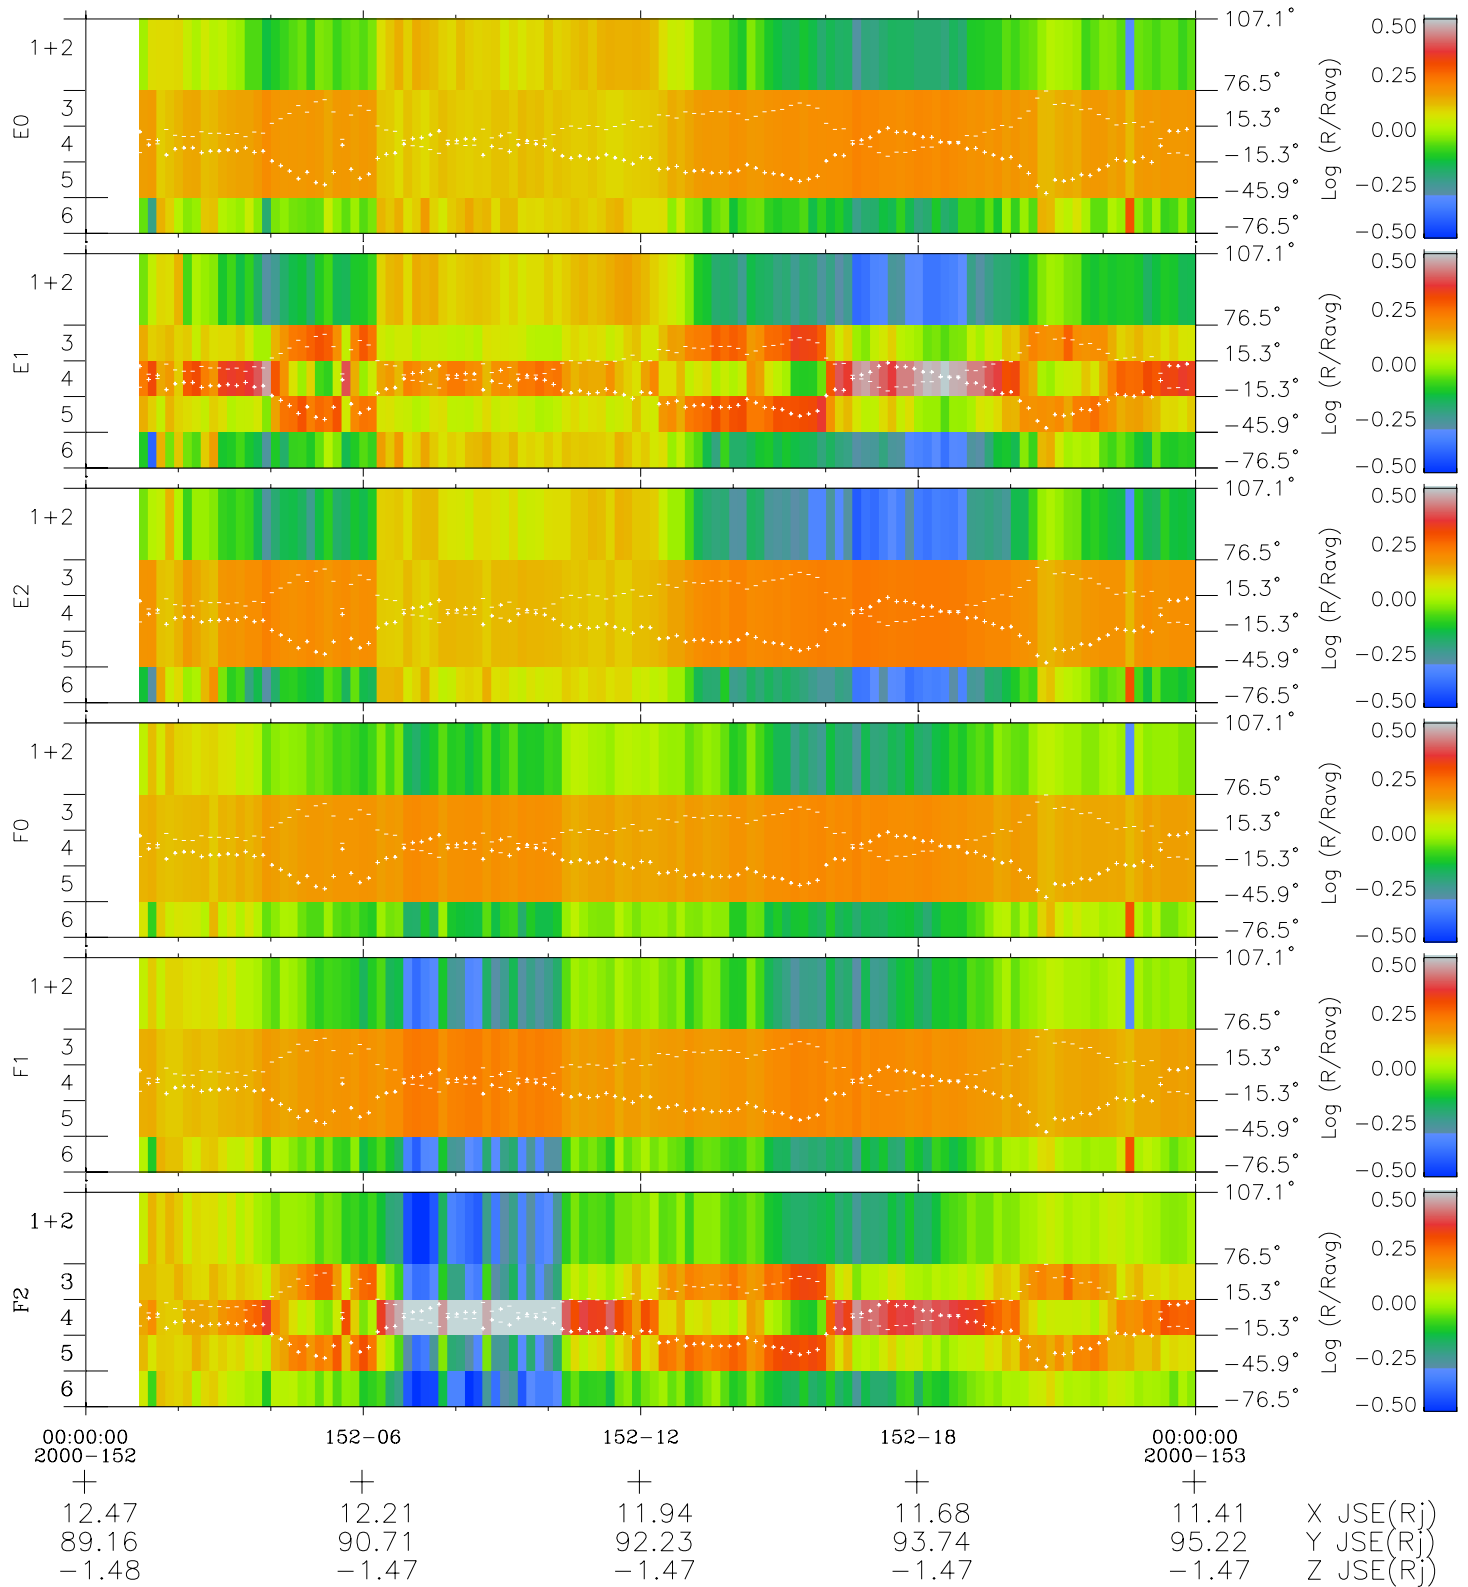

Galileo EPD Real Elevation Anisotropies 00152

Software Version: RTELEV_MEAN V 1.20
 Data Production: 10-03-01
 Plot Production: Mon Sep 17 10:48:11 2001
 Color File: wondr3
 Geofactor File: 1.1

- ◇ = Jupiter look direction
- = Corotation look direction