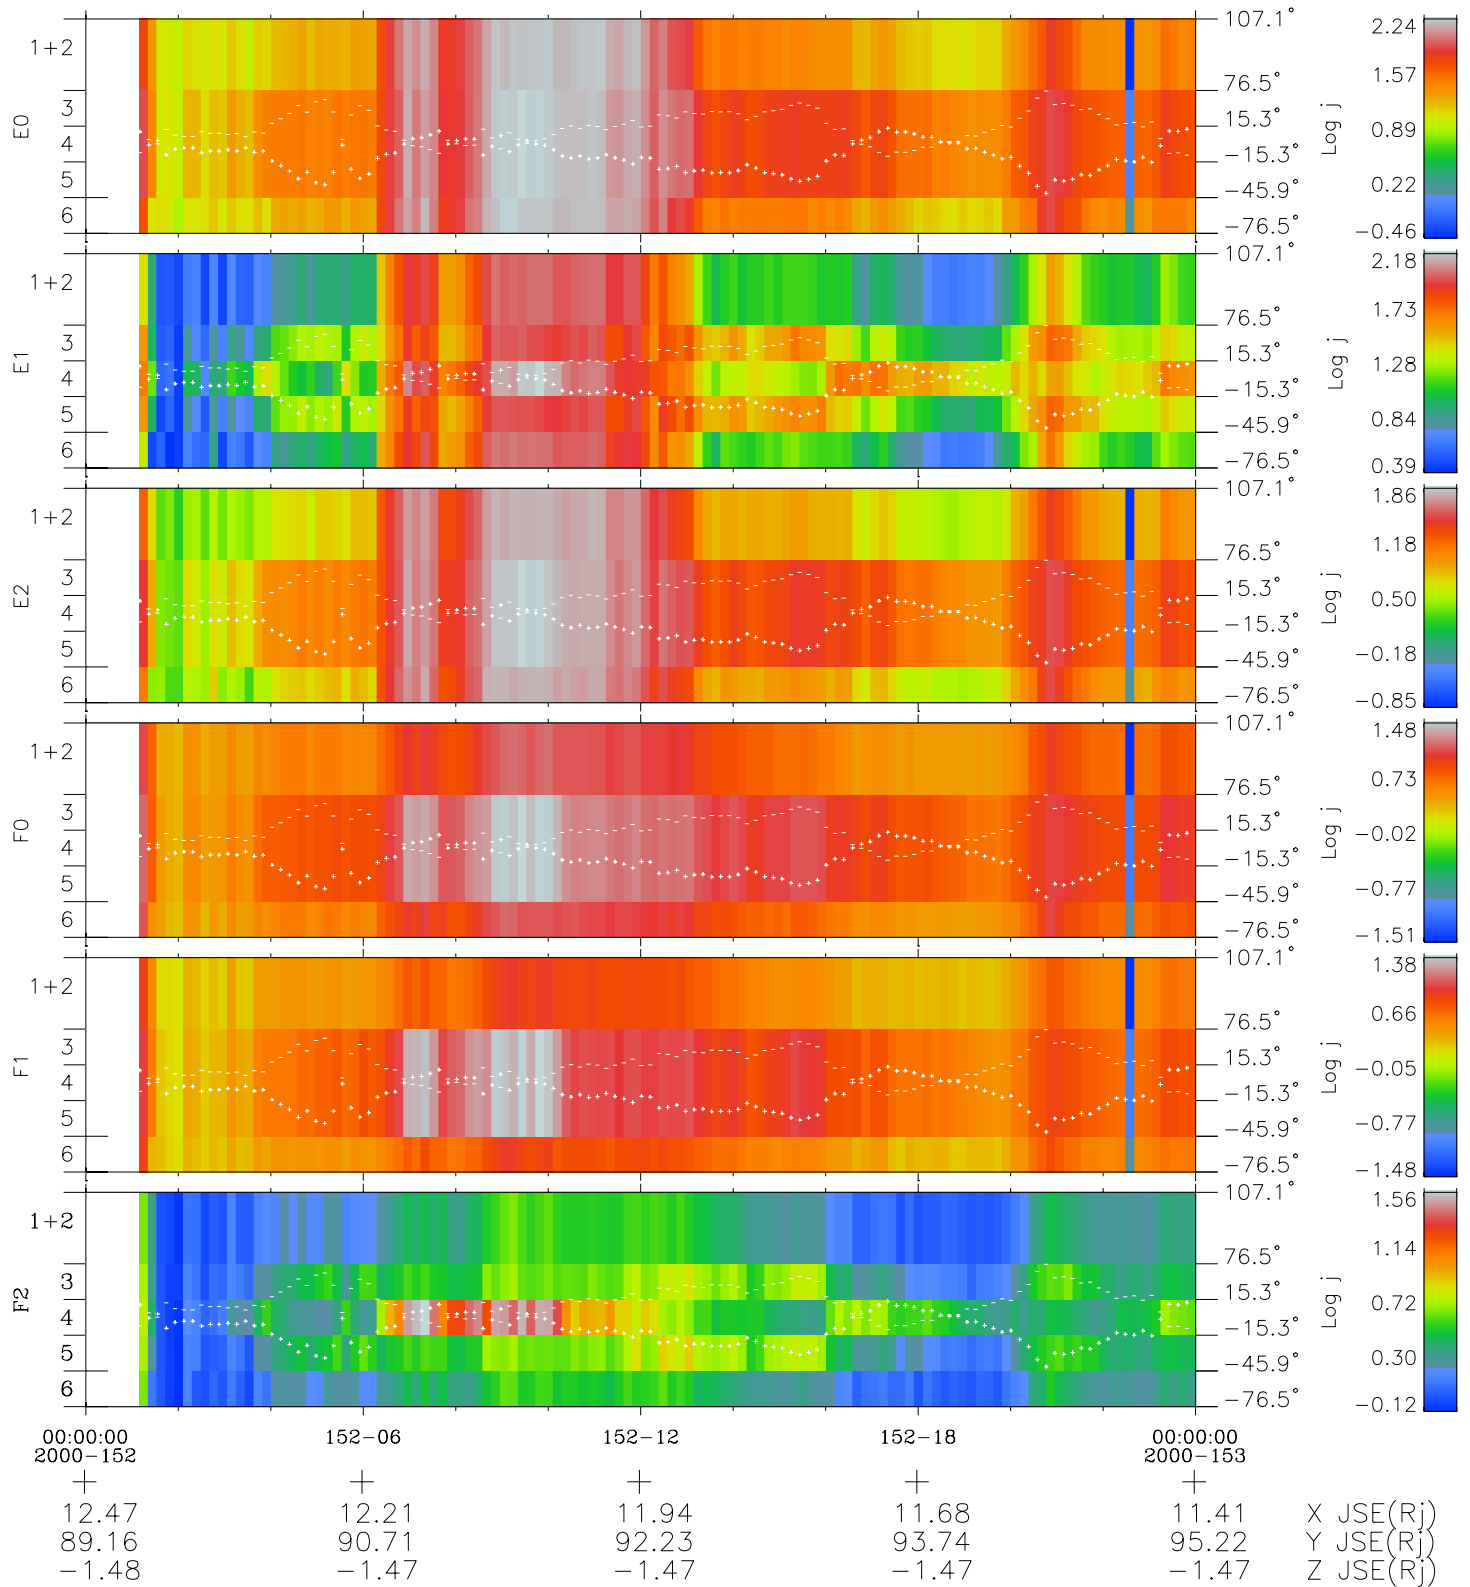

Galileo EPD Real Elevation Anisotropies 00152

Software Version: RTELEV_FLUX V 1.20
Data Production: 10-03-01
Plot Production: Mon Sep 17 10:48:22 2001
Color File: wondr3
Geofactor File: 1.1

- ◇ = Jupiter look direction
- = Corotation look direction