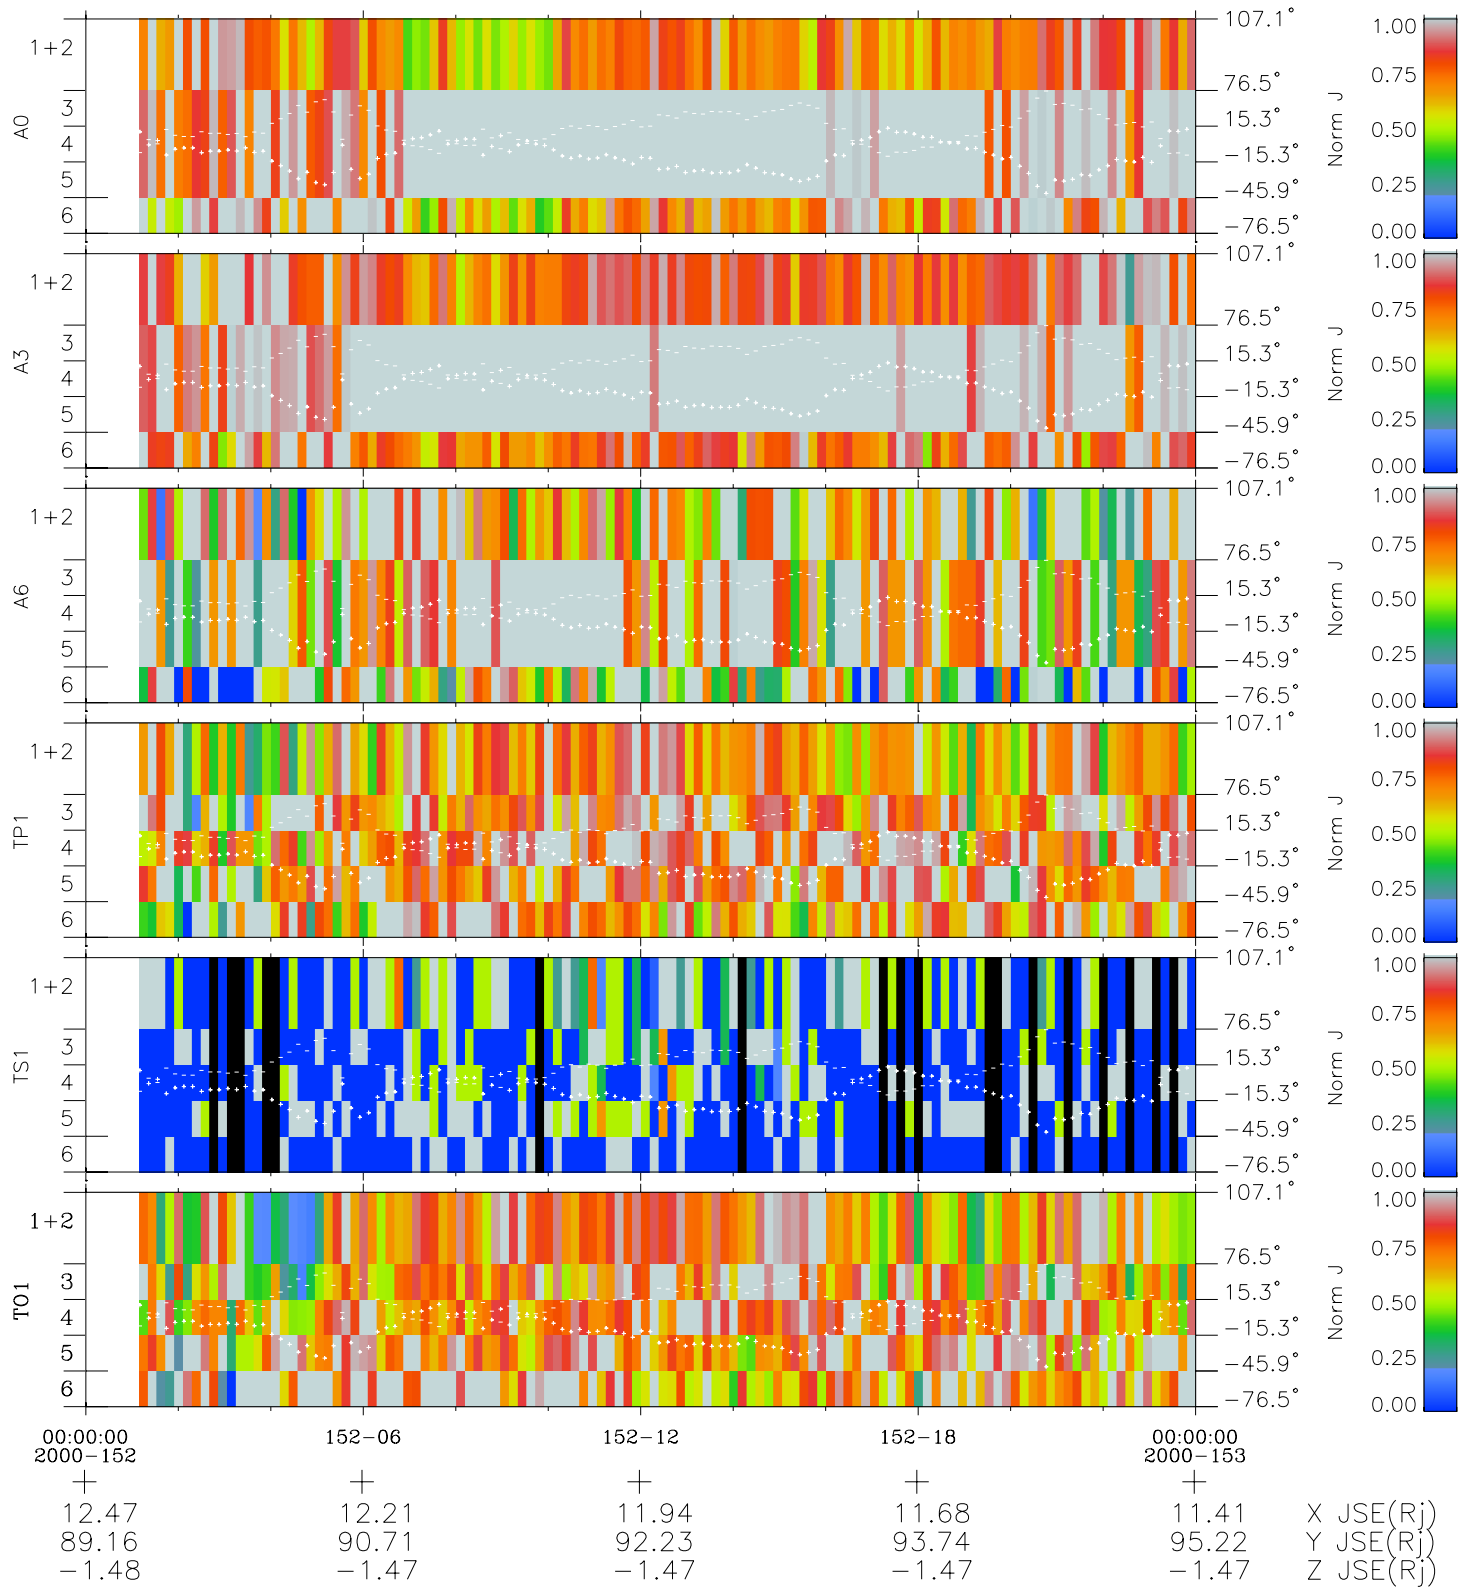

Galileo EPD Real Elevation Anisotropies 00152

Software Version: RTELEV_NORM V 1.20
 Data Production: 10-03-01
 Plot Production: Mon Sep 17 10:48:28 2001
 Color File: wondr3
 Geofactor File: 1.1

- ◇ = Jupiter look direction
- = Corotation look direction