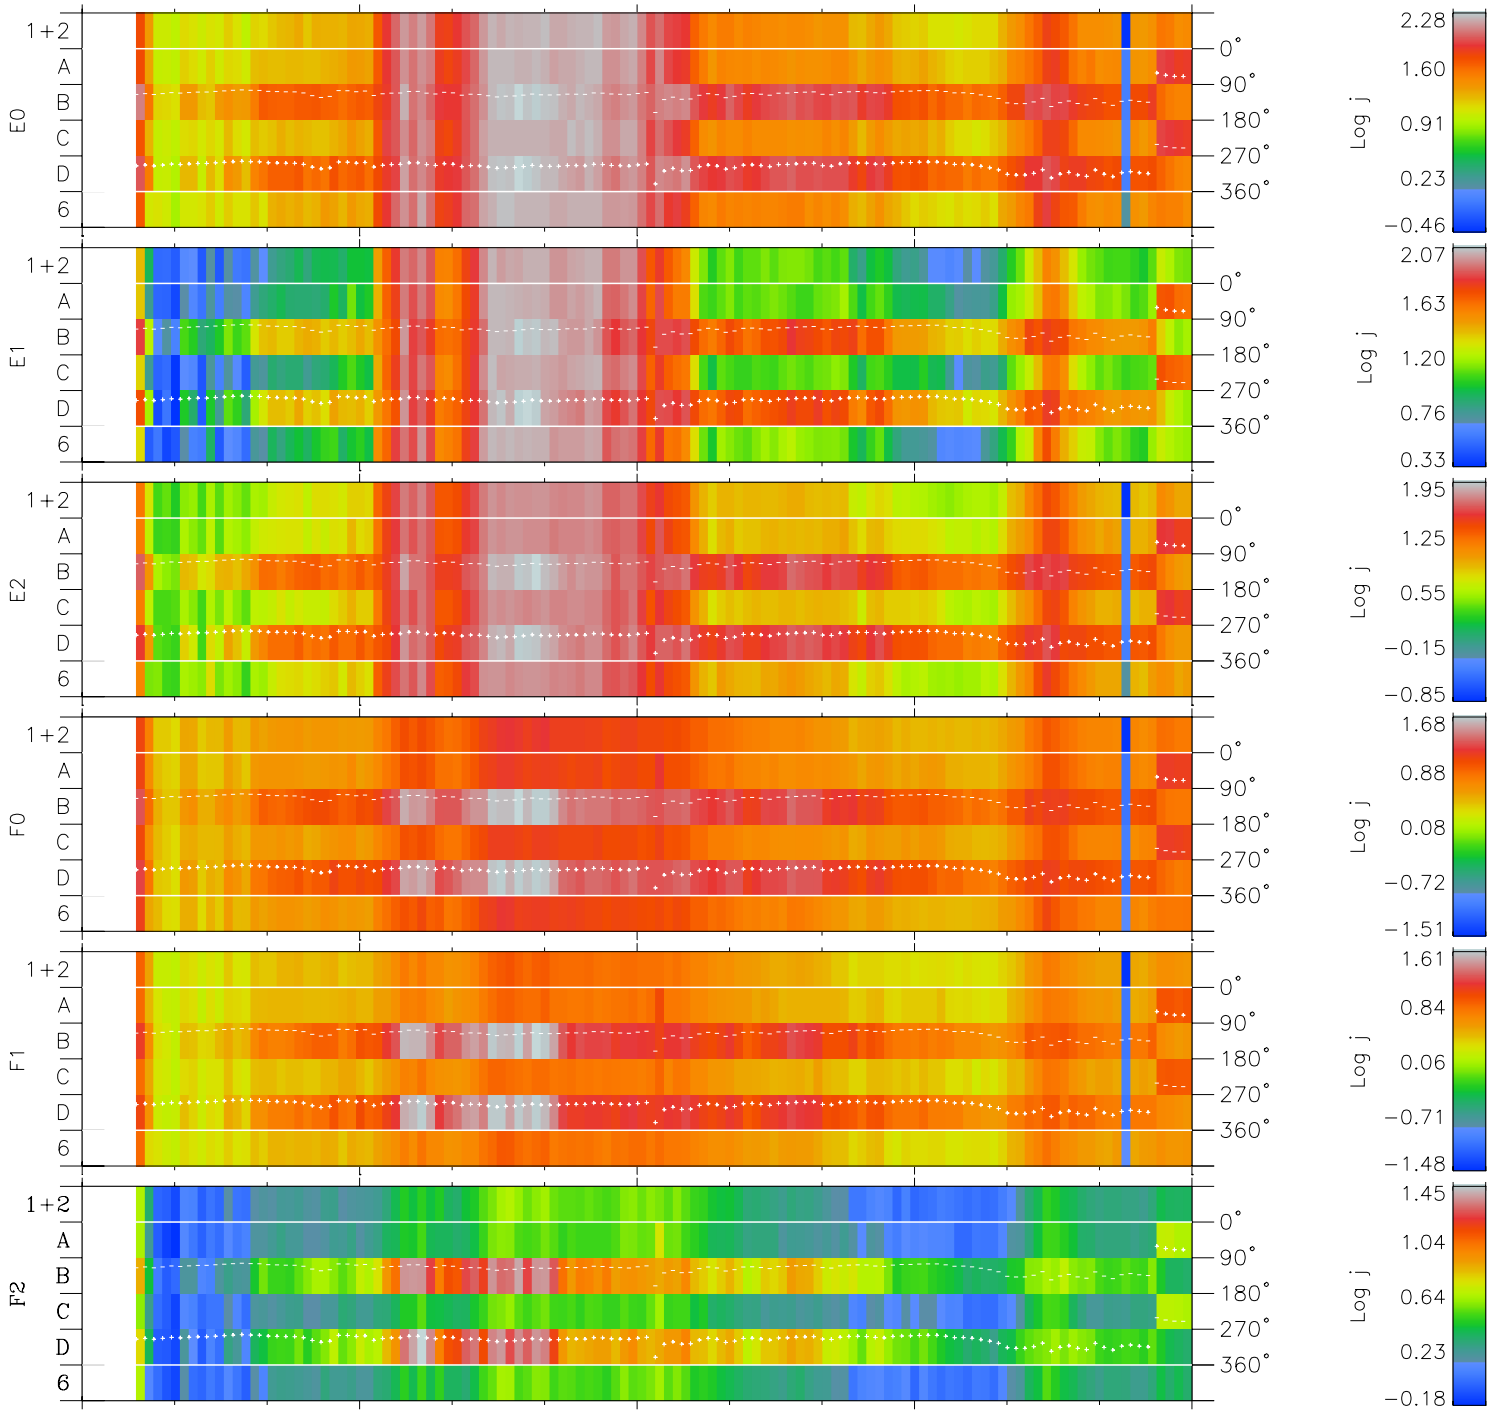

Galileo EPD Real Time Azimuth Anisotropies 00152

Software Version: RTAZIM_FLUX V 1.20
 Data Production: 10-03-01
 Plot Production: Mon Sep 17 10:48:53 2001
 Color File: wondr3
 Geofactor File: 1.1

00:00:00 2000-152	152-06	152-12	152-18	00:00:00 2000-153	
+	+	+	+	+	X JSE(R _j)
12.47	12.21	11.94	11.68	11.41	Y JSE(R _j)
89.16	90.71	92.23	93.74	95.22	Z JSE(R _j)
-1.48	-1.47	-1.47	-1.47	-1.47	

◇ = Jupiter look direction
 □ = Corotation look direction