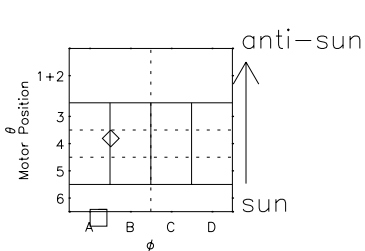

Galileo EPD Real Time All-Sky Anisotropies 00151

Software Version: RTSKY_NORM V 1.20
 Data Production: 18-05-01
 Plot Production: Mon Sep 17 10:39:59 2001
 Color File: wondr3
 Geofactor File: 1.1

- ◇ = Jupiter look direction
- = Corotation look direction