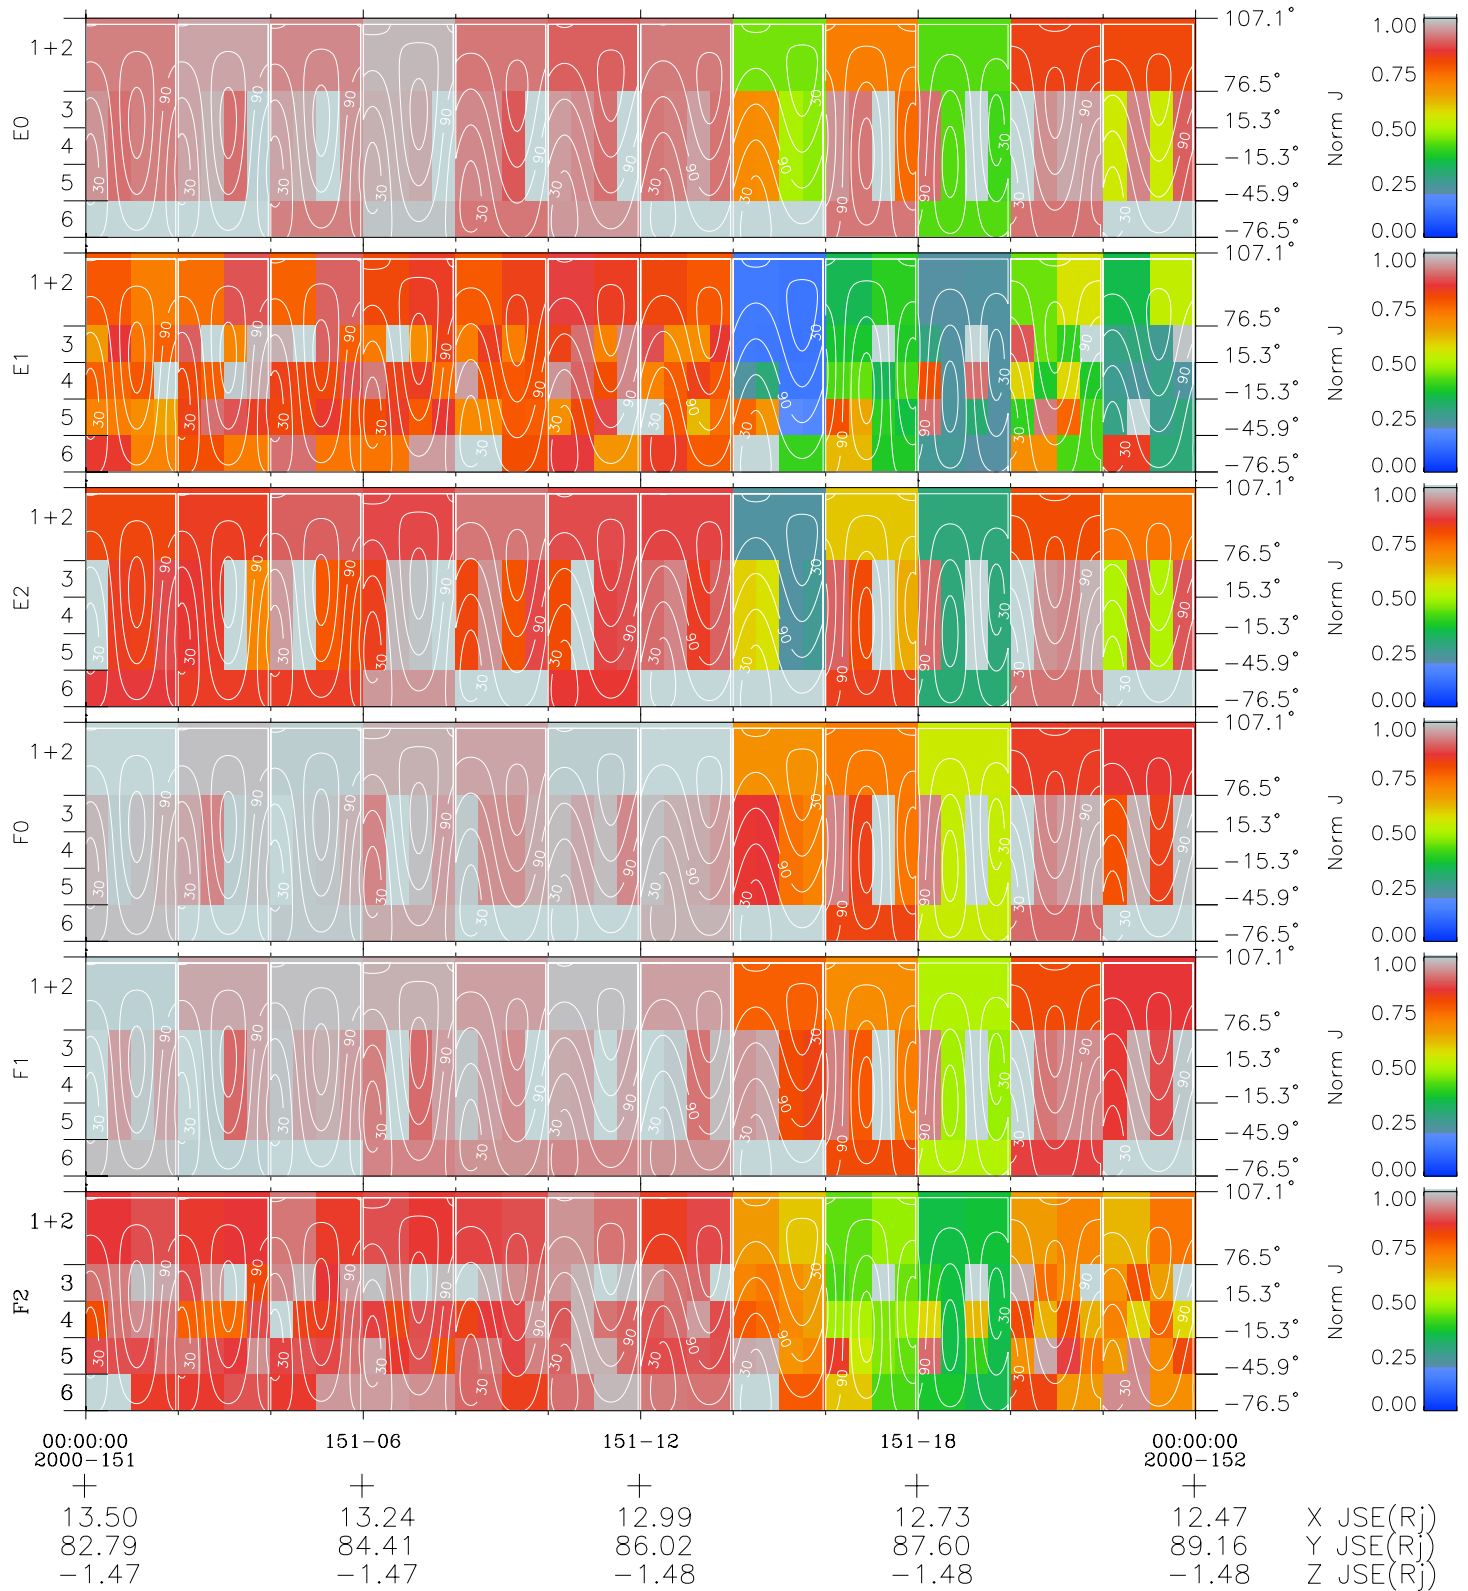

Galileo EPD Real Time All-Sky Anisotropies 00151

Software Version: RTSKY_NORM V 1.20
 Data Production: 18-05-01
 Plot Production: Mon Sep 17 10:39:59 2001
 Color File: wondr3
 Geofactor File: 1.1

- ◇ = Jupiter look direction
- = Corotation look direction