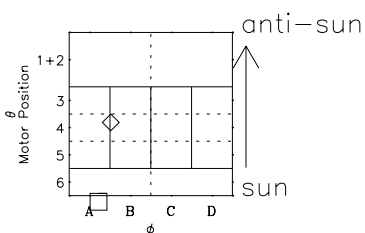

Galileo EPD Real-Time Six-Sector 00151

Software Version: RTLINE_R6 V 1.20
Data Production: 18-05-01
Plot Production: Mon Sep 17 10:41:18 2001

◇ = Jupiter look direction
□ = Corotation look direction