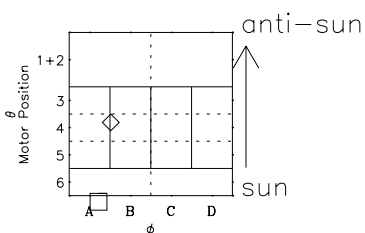

# Galileo EPD Real-Time Six-Sector 00151

Software Version: RTLINE\_R6 V 1.20  
Data Production: 18-05-01  
Plot Production: Mon Sep 17 10:41:18 2001

◇ = Jupiter look direction  
□ = Corotation look direction