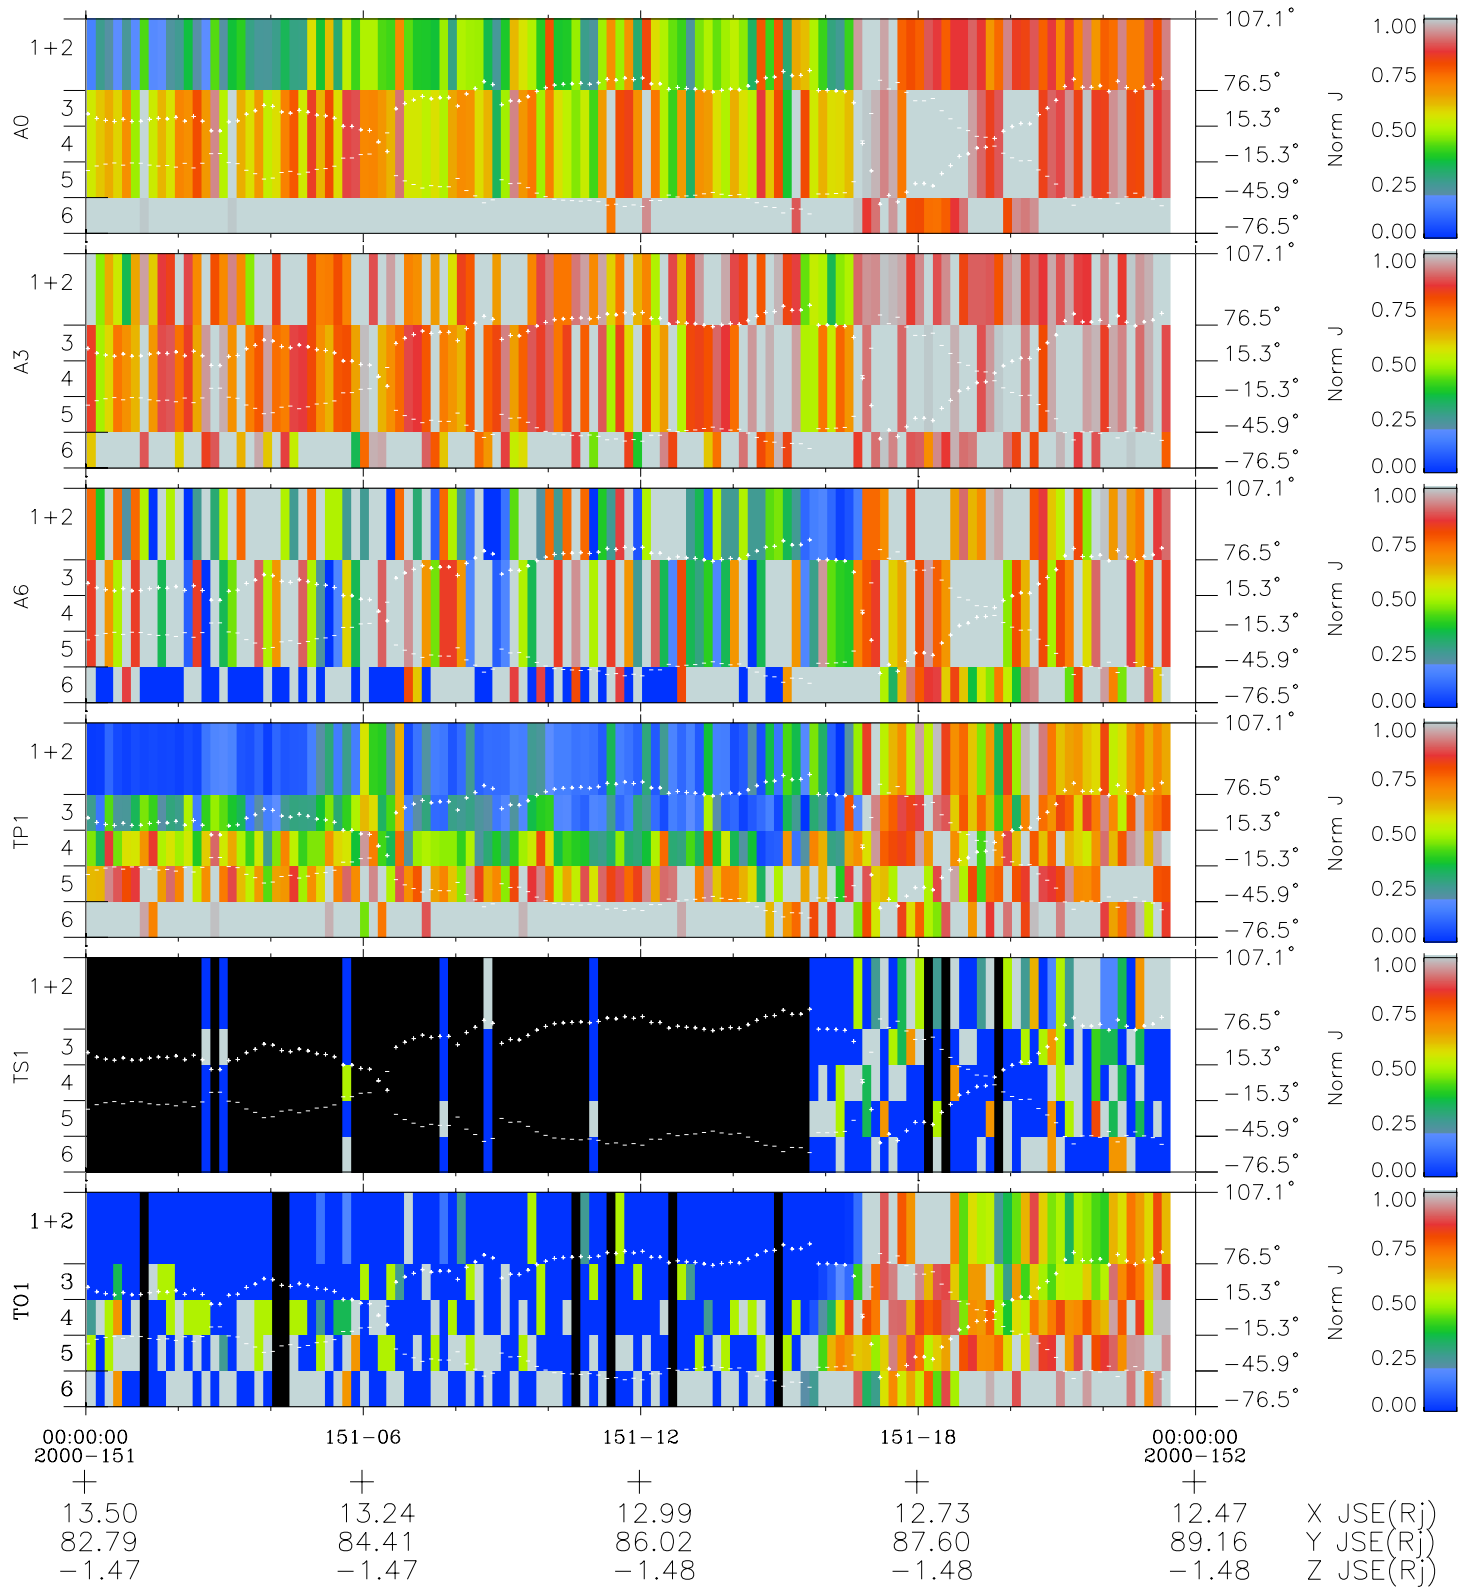

Galileo EPD Real Elevation Anisotropies 00151

Software Version: RTELEV_NORM V 1.20
Data Production: 18-05-01
Plot Production: Mon Sep 17 10:40:28 2001
Color File: wondr3
Geofactor File: 1.1

- ◇ = Jupiter look direction
- = Corotation look direction