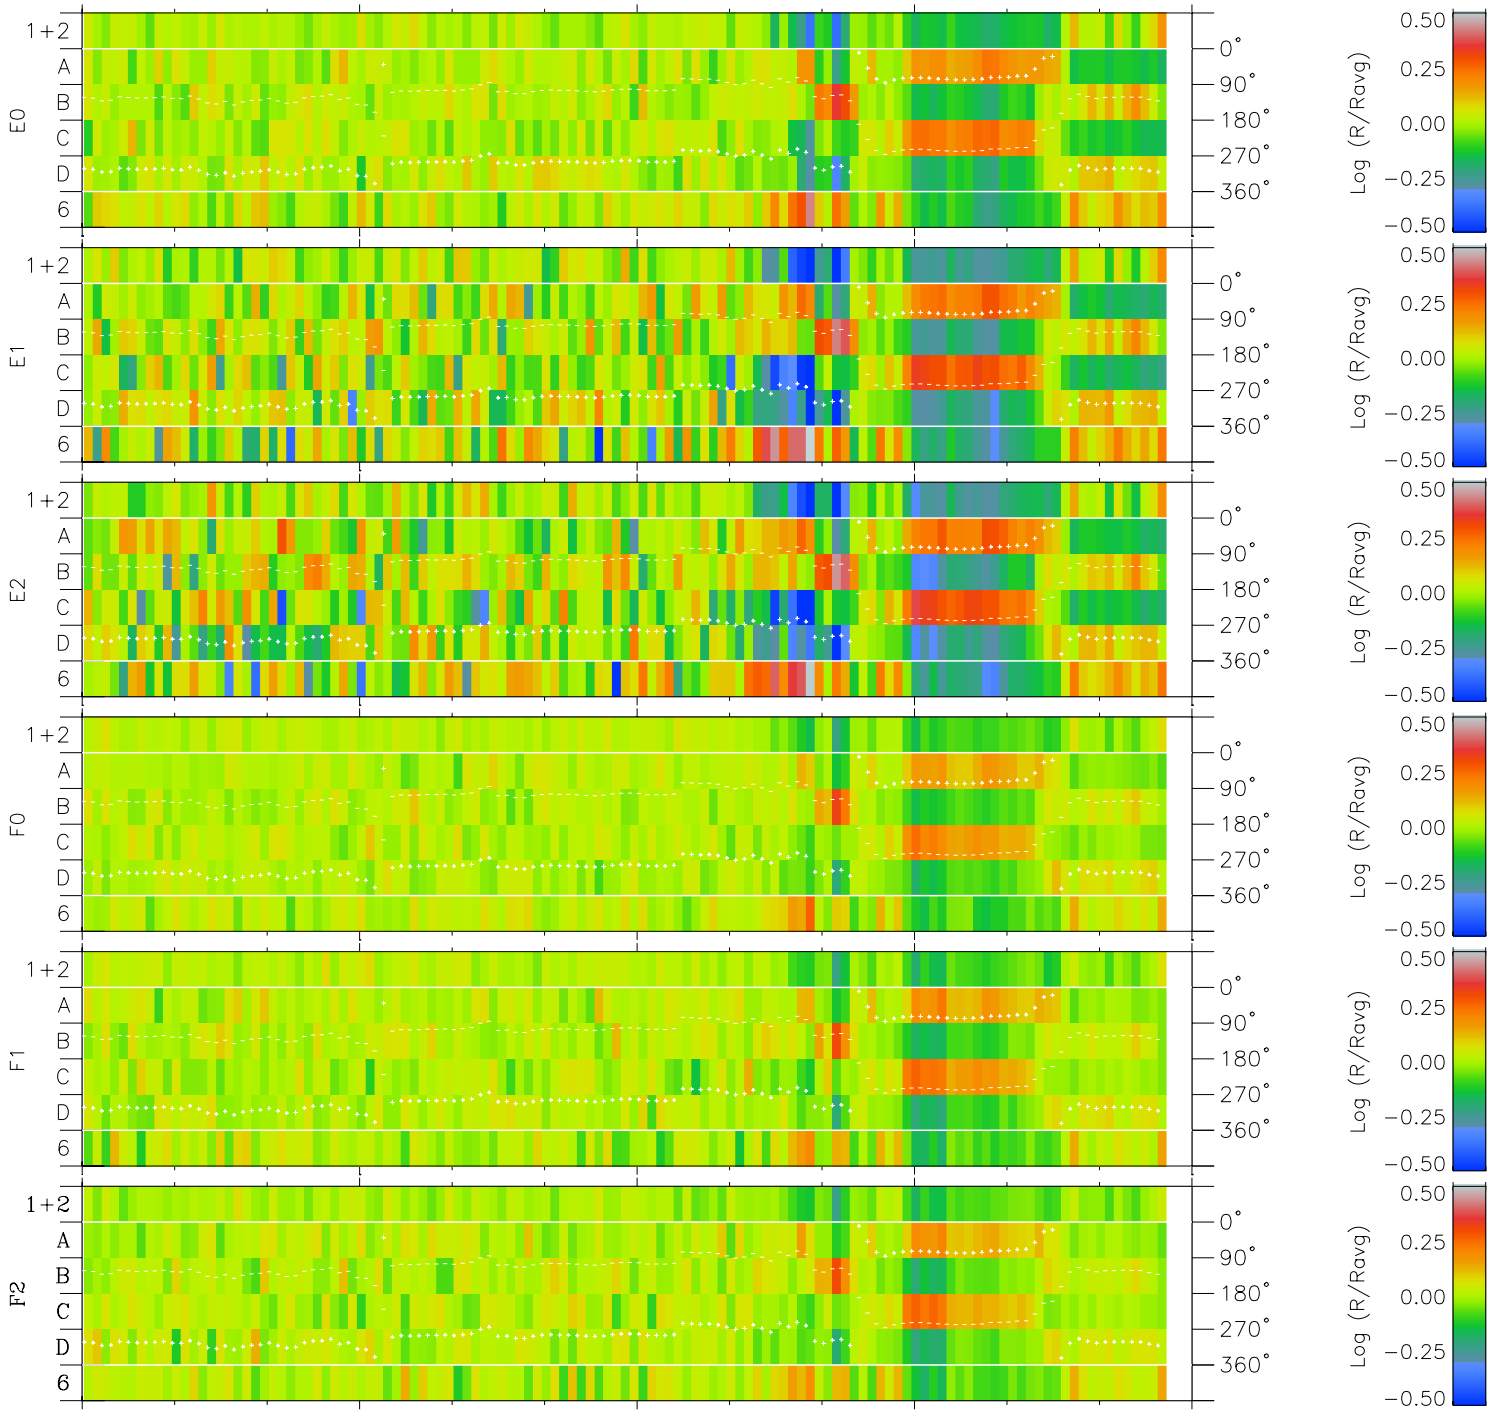

Galileo EPD Real Time Azimuth Anisotropies 00151

Software Version: RTAZIM_MEAN V 1.20
Data Production: 18-05-01
Plot Production: Mon Sep 17 10:40:44 2001
Color File: wondr3
Geofactor File: 1.1

00:00:00 2000-151	151-06	151-12	151-18	00:00:00 2000-152	
+	+	+	+	+	X JSE(R _j)
13.50	13.24	12.99	12.73	12.47	Y JSE(R _j)
82.79	84.41	86.02	87.60	89.16	Z JSE(R _j)
-1.47	-1.47	-1.48	-1.48	-1.48	

- ◇ = Jupiter look direction
- = Corotation look direction