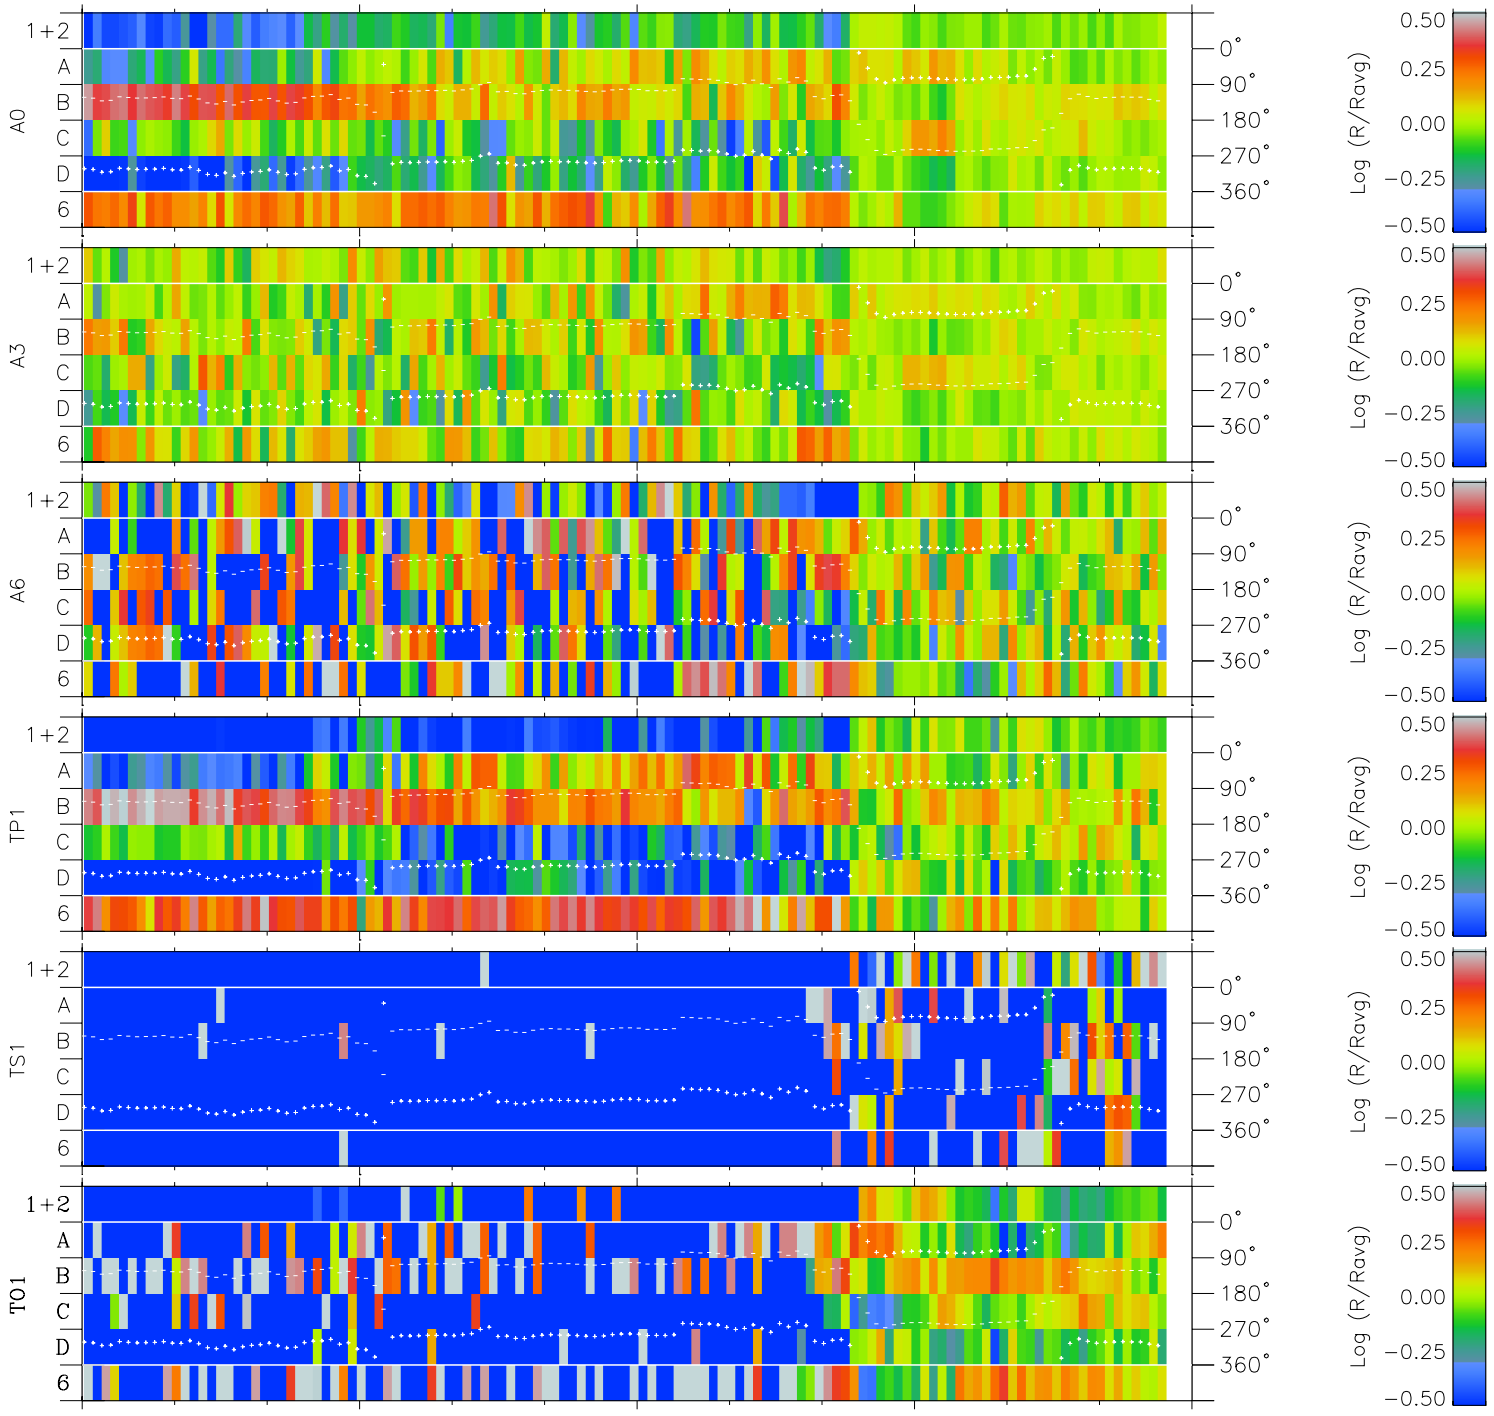

Galileo EPD Real Time Azimuth Anisotropies 00151

Software Version: RTAZIM_MEAN V 1.20
Data Production: 18-05-01
Plot Production: Mon Sep 17 10:40:39 2001
Color File: wondr3
Geofactor File: 1.1

| 00:00:00 2000-151 | 151-06 | 151-12 | 151-18 | 00:00:00 2000-152 | |
|----------------------|--------|--------|--------|----------------------|------------------------|
| + | + | + | + | + | X JSE(R _j) |
| 13.50 | 13.24 | 12.99 | 12.73 | 12.47 | Y JSE(R _j) |
| 82.79 | 84.41 | 86.02 | 87.60 | 89.16 | Z JSE(R _j) |
| -1.47 | -1.47 | -1.48 | -1.48 | -1.48 | |

◇ = Jupiter look direction
□ = Corotation look direction