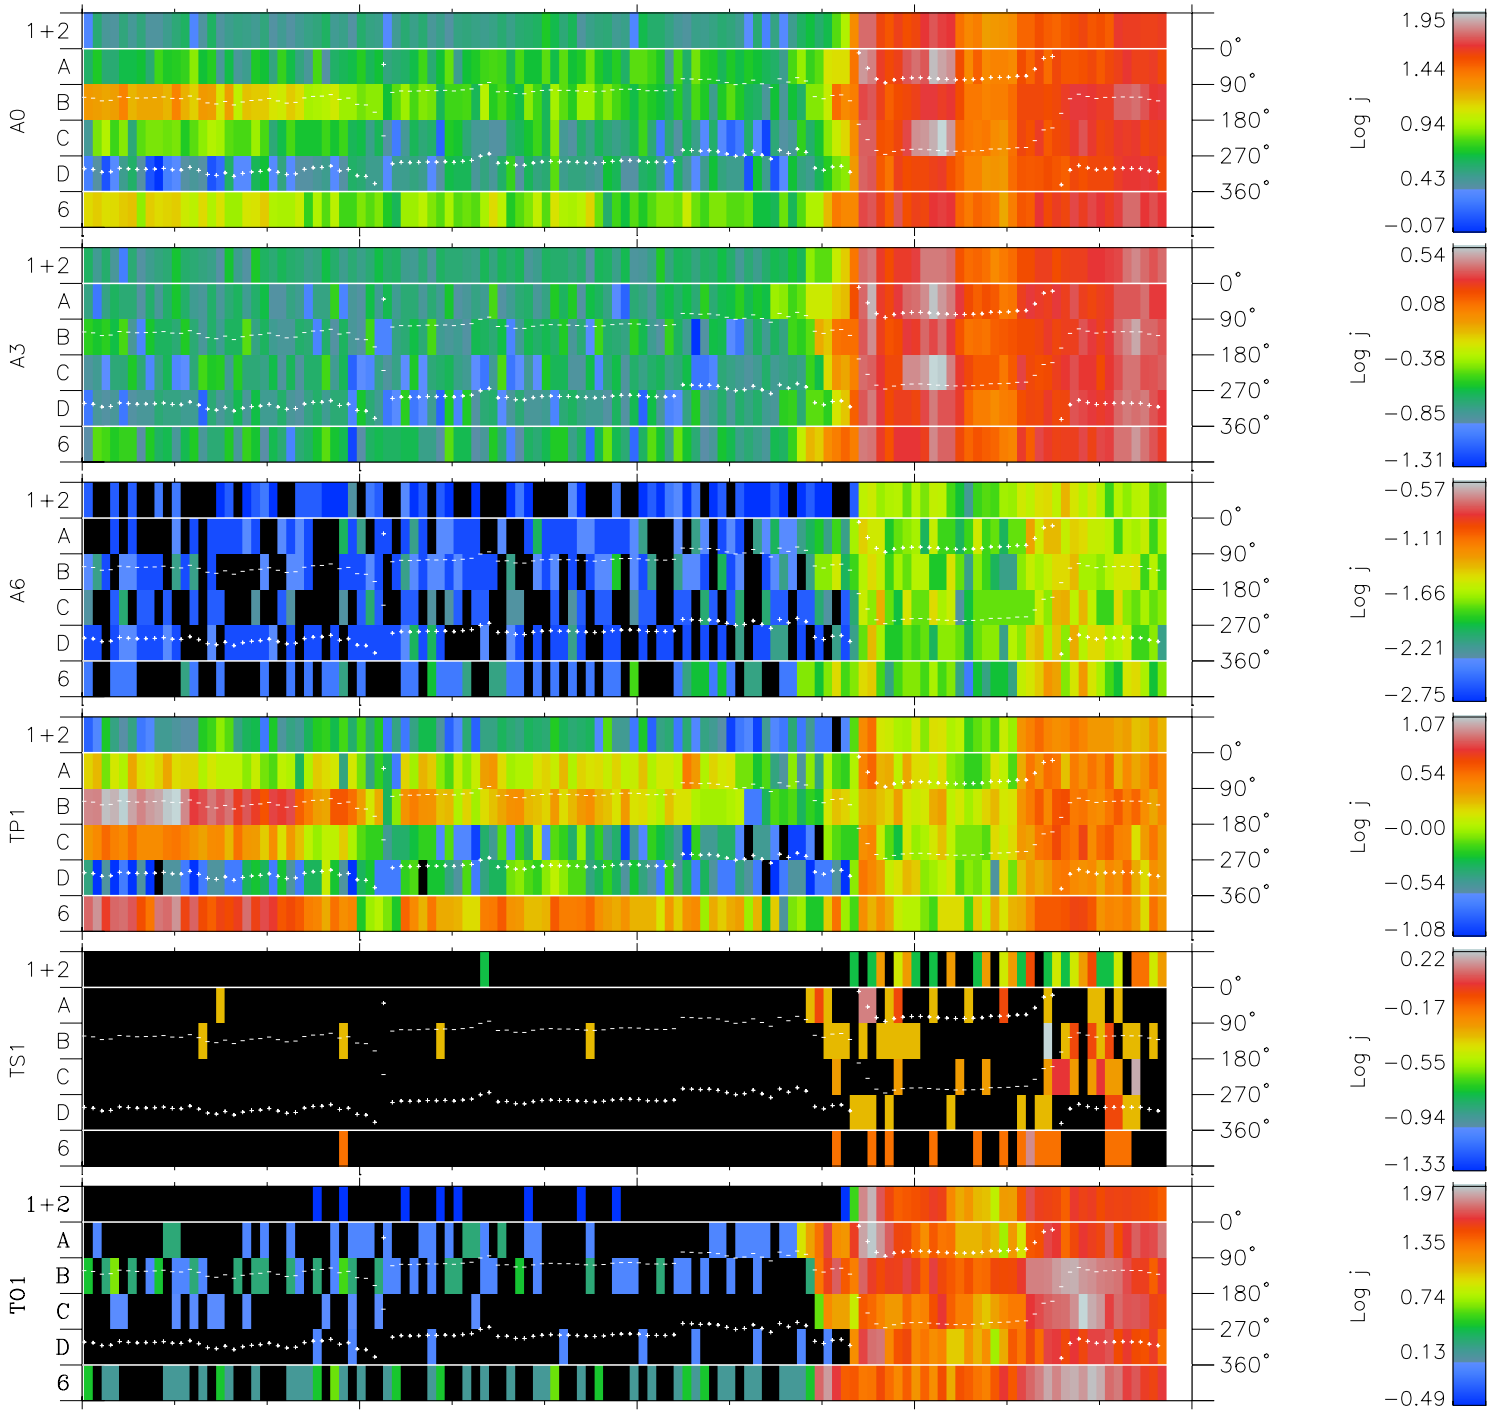

Galileo EPD Real Time Azimuth Anisotropies 00151

Software Version: RTAZIM_FLUX V 1.20
Data Production: 18-05-01
Plot Production: Mon Sep 17 10:40:49 2001
Color File: wondr3
Geofactor File: 1.1

00:00:00 2000-151	151-06	151-12	151-18	00:00:00 2000-152	
+	+	+	+	+	X JSE(R _j)
13.50	13.24	12.99	12.73	12.47	Y JSE(R _j)
82.79	84.41	86.02	87.60	89.16	Z JSE(R _j)
-1.47	-1.47	-1.48	-1.48	-1.48	

◇ = Jupiter look direction
◻ = Corotation look direction