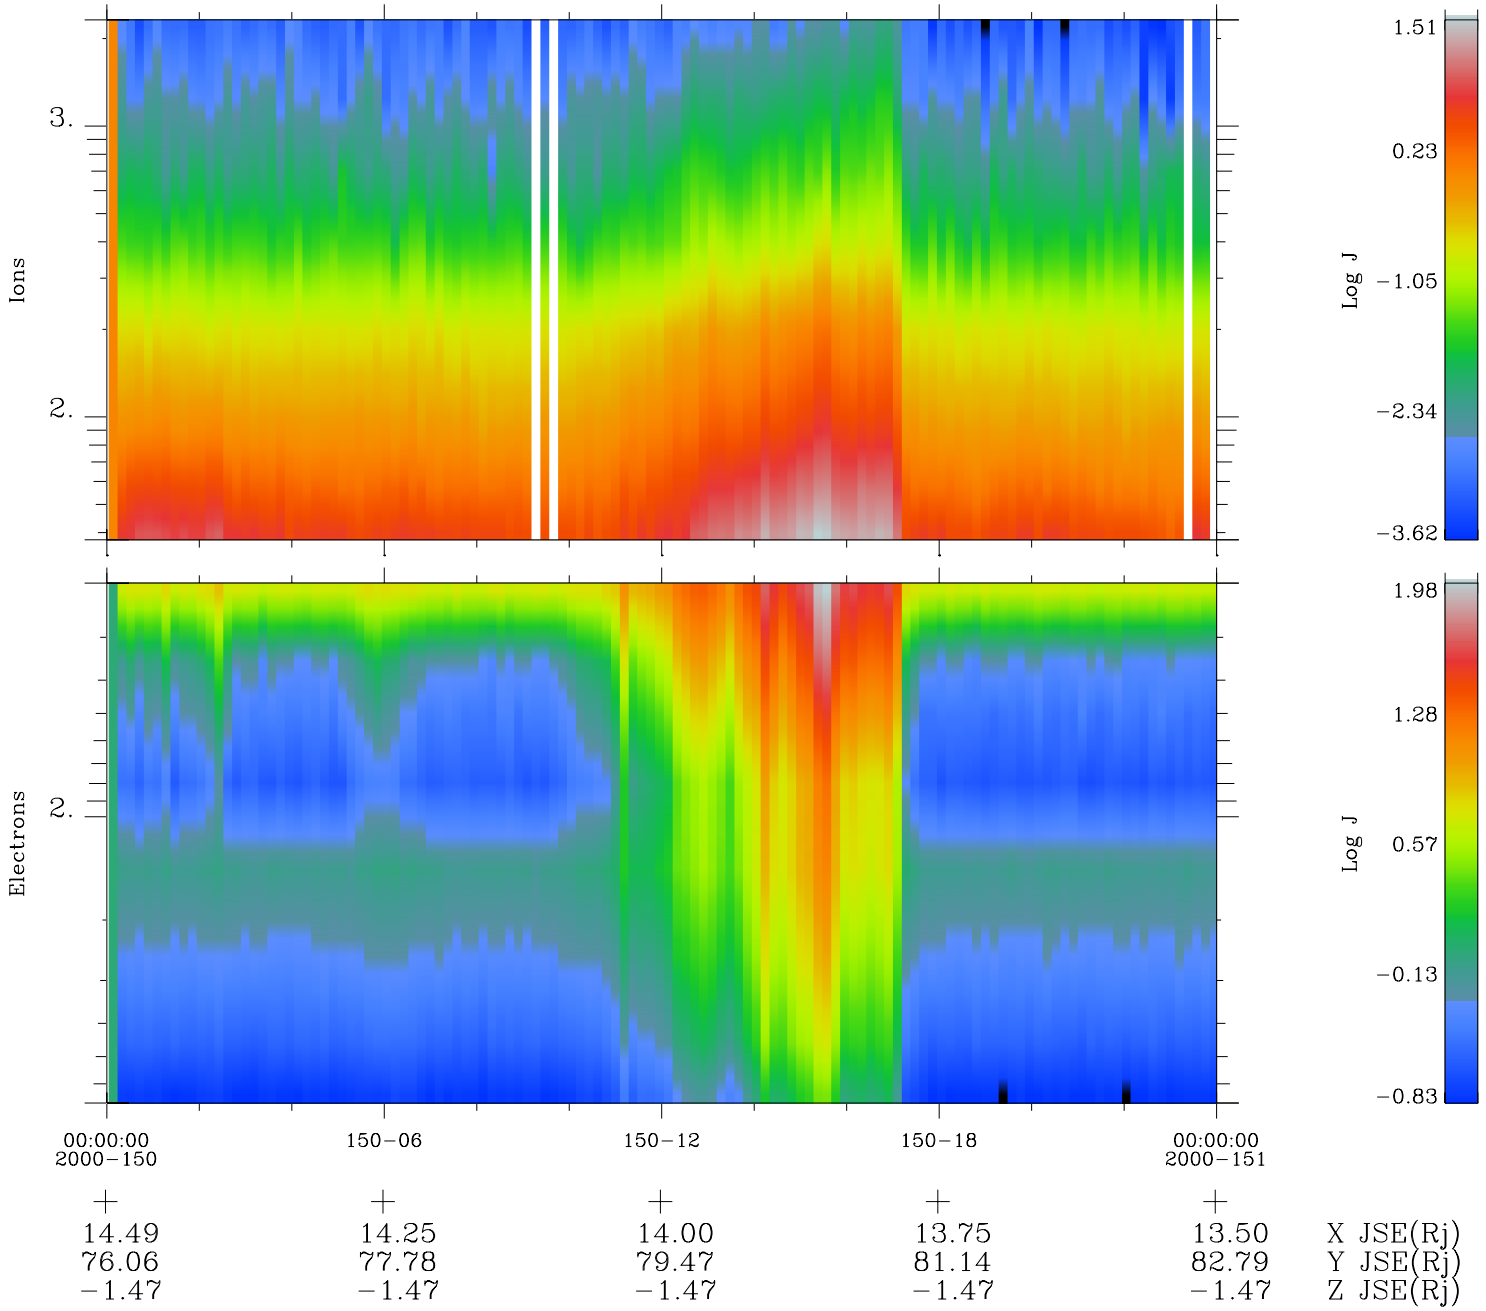

Galileo EPD Real Time Omni Spectrum 00150

Software Version: RTSPEC_OMNI V 1.20
 Data Production: 10-03-01
 Plot Production: Mon Sep 17 10:31:08 2001
 Color File: wondr3
 Geofactor File: 1.1

◇ = Jupiter look direction
 □ = Corotation look direction