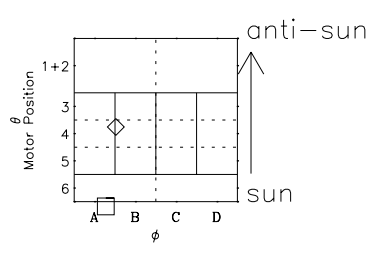

Galileo EPD Real Time Omni Spectrum 00150

Software Version: RTSPEC_OMNI V 1.20
 Data Production: 10-03-01
 Plot Production: Mon Sep 17 10:31:08 2001
 Color File: wondr3
 Geofactor File: 1.1

◇ = Jupiter look direction
 □ = Corotation look direction