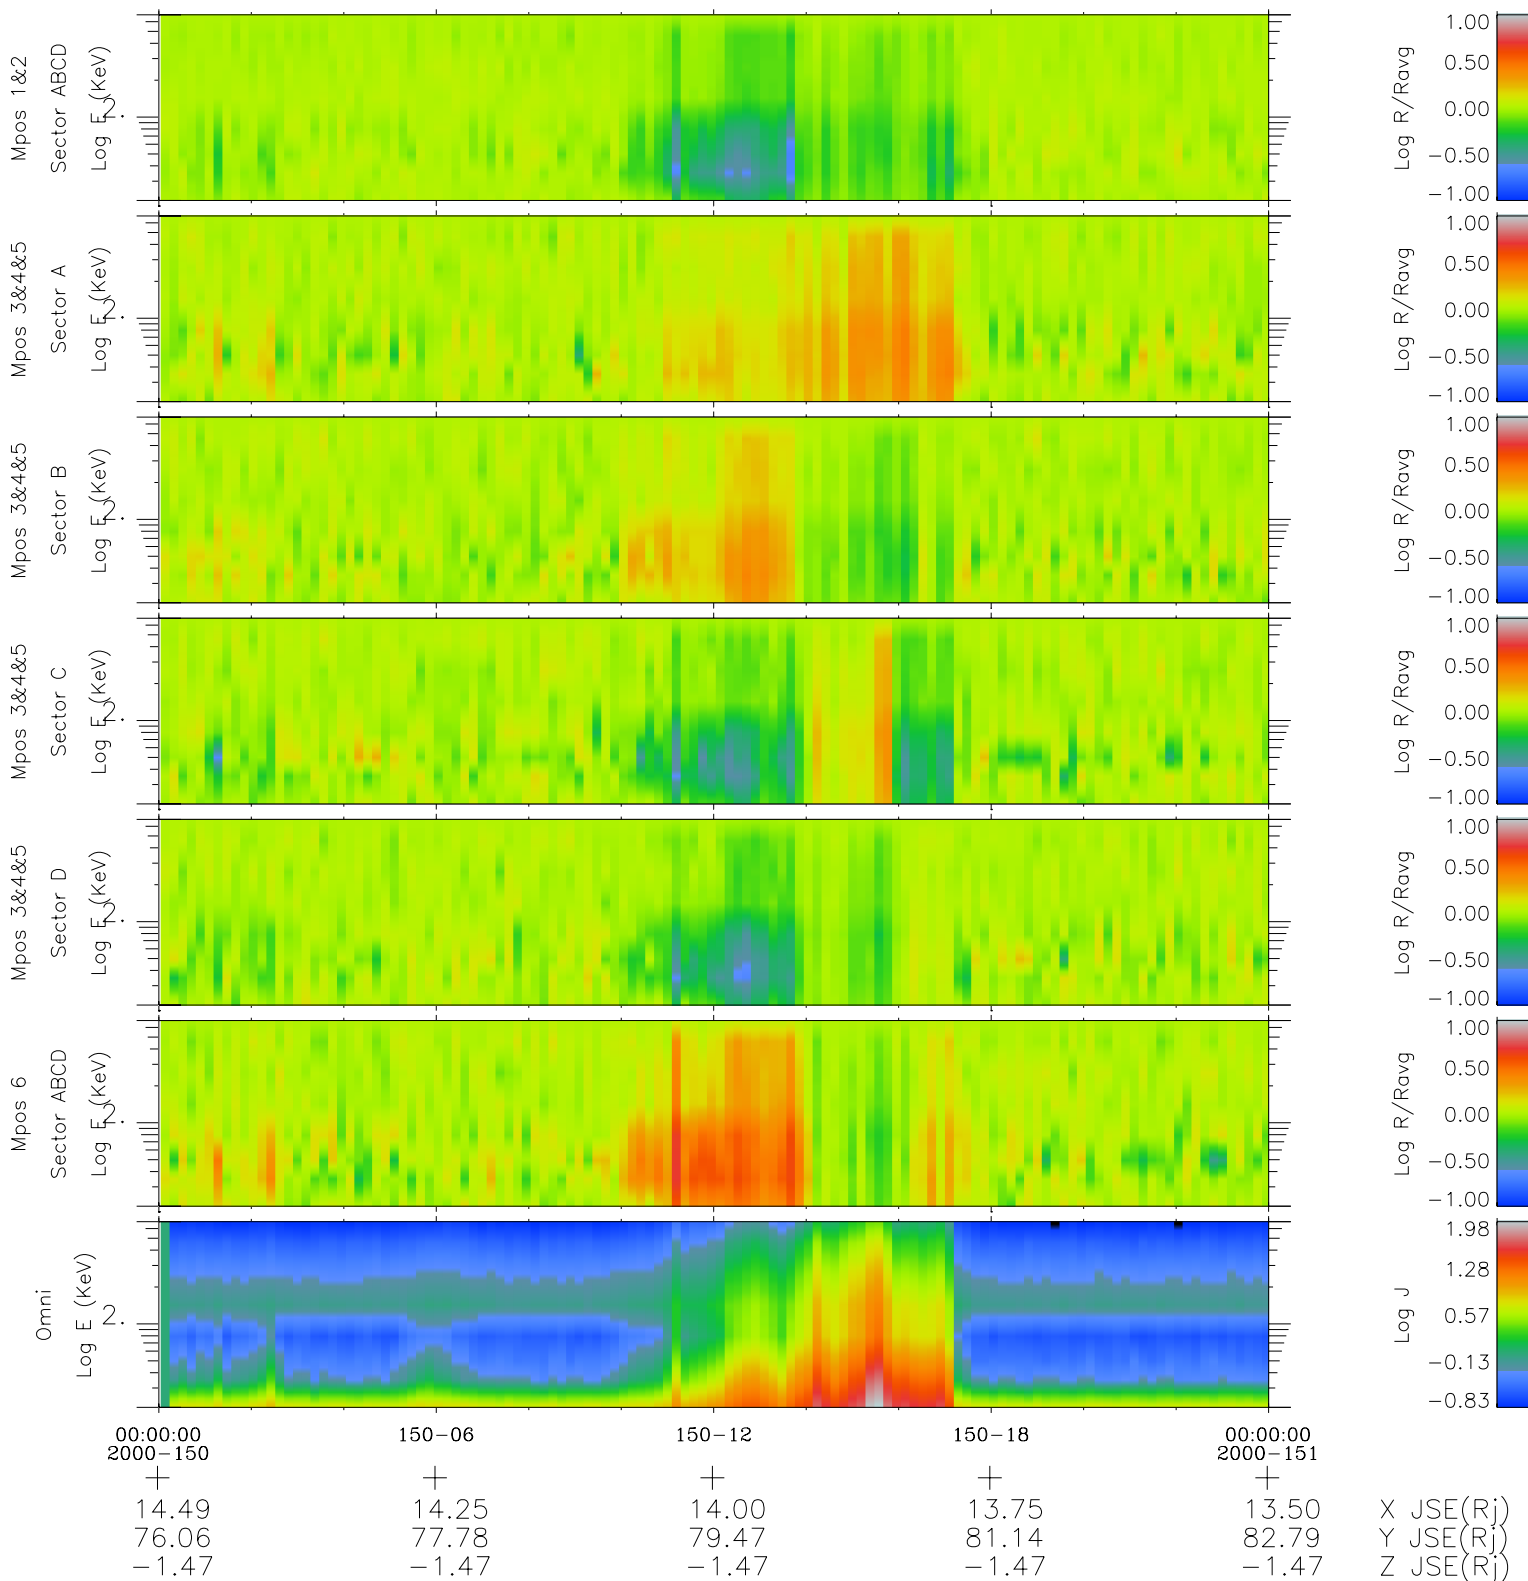

Galileo EPD Real Time R6 Electrons Spectra 00150

Software Version: RTSPEC_R6 V 1.20
 Data Production: 10-03-01
 Plot Production: Mon Sep 17 10:31:02 2001
 Color File: wondr3
 Geofactor File: 1.1

- ◇ = Jupiter look direction
- = Corotation look direction