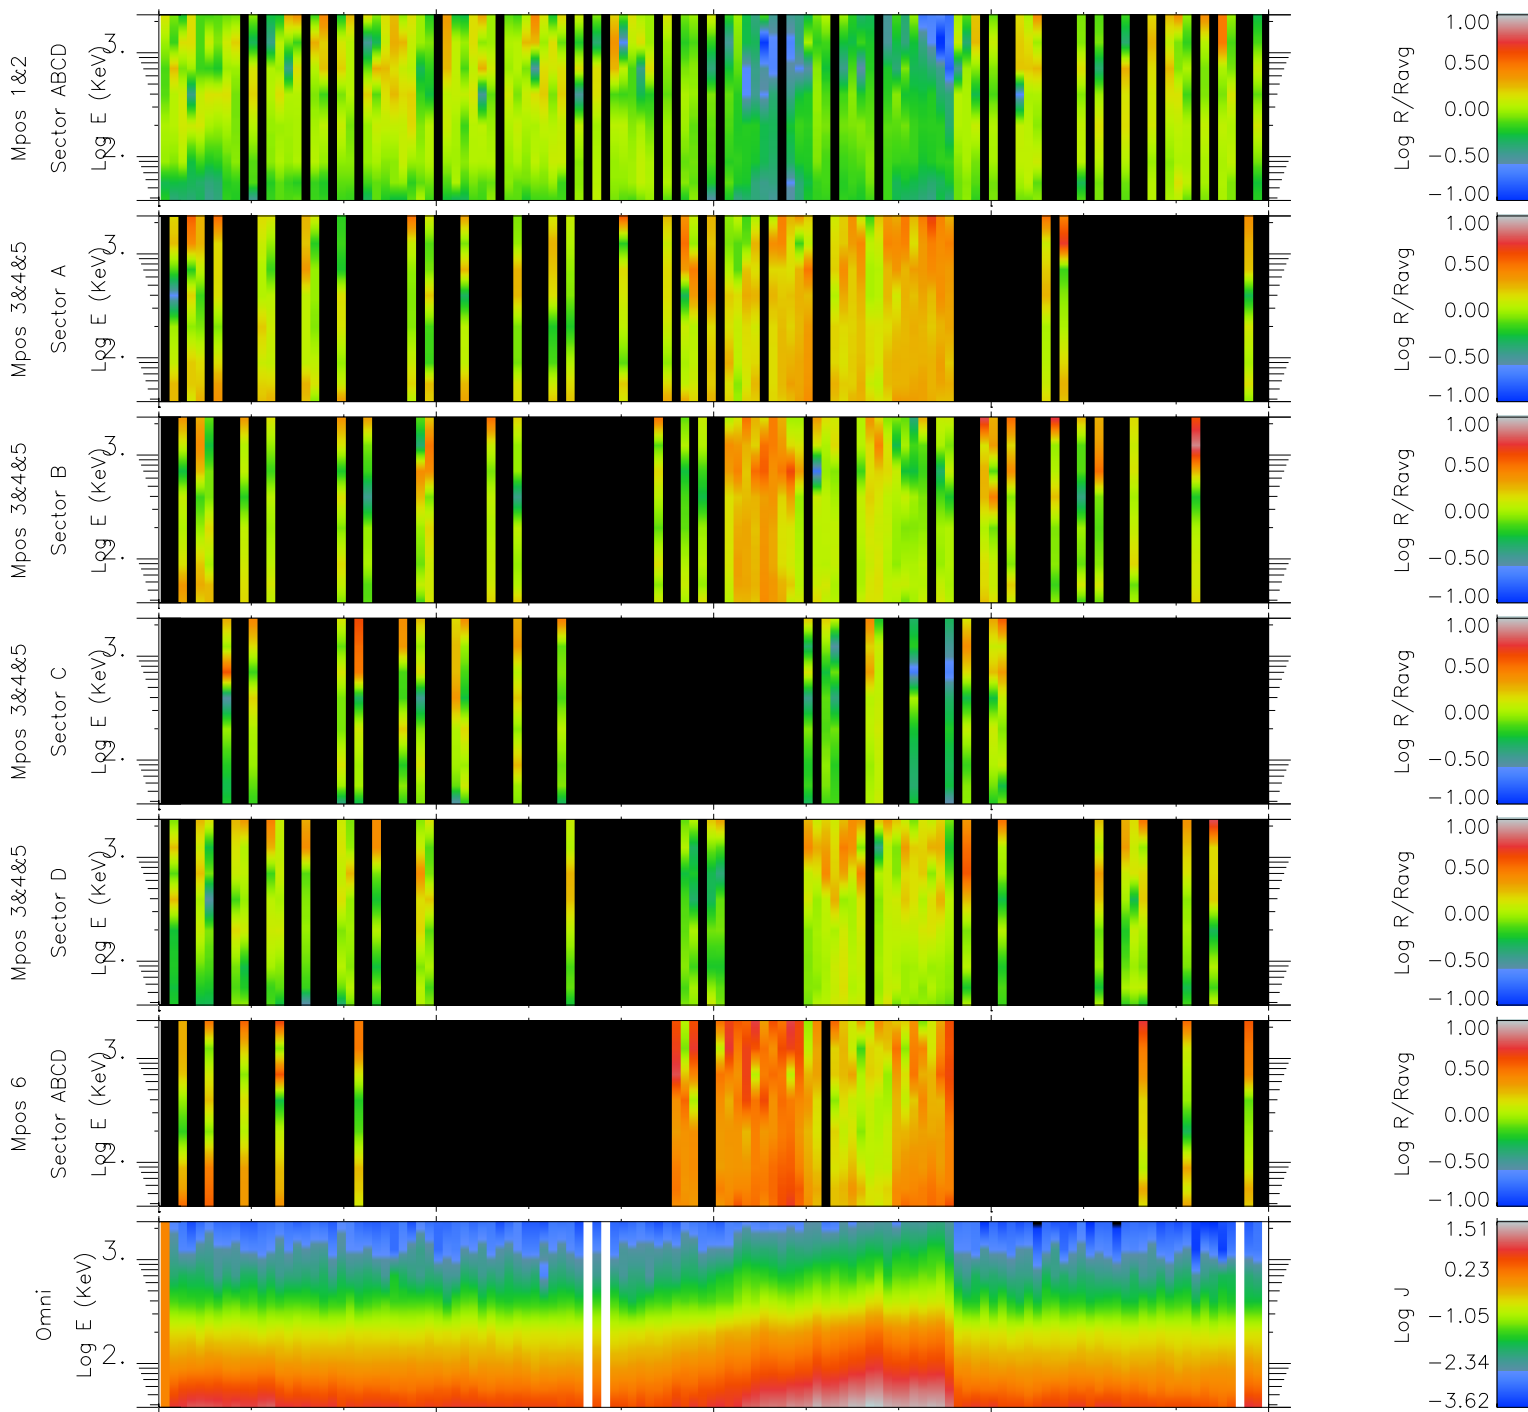

Galileo EPD Real Time R6 Ions Spectra 00150

Software Version: RTSPEC_R6 V 1.20
 Data Production: 10-03-01
 Plot Production: Mon Sep 17 10:30:56 2001
 Color File: wondr3
 Geofactor File: 1.1

00:00:00 2000-150	150-06	150-12	150-18	00:00:00 2000-151	
+	+	+	+	+	
14.49	14.25	14.00	13.75	13.50	X JSE(R _j)
76.06	77.78	79.47	81.14	82.79	Y JSE(R _j)
-1.47	-1.47	-1.47	-1.47	-1.47	Z JSE(R _j)

- ◇ = Jupiter look direction
- = Corotation look direction