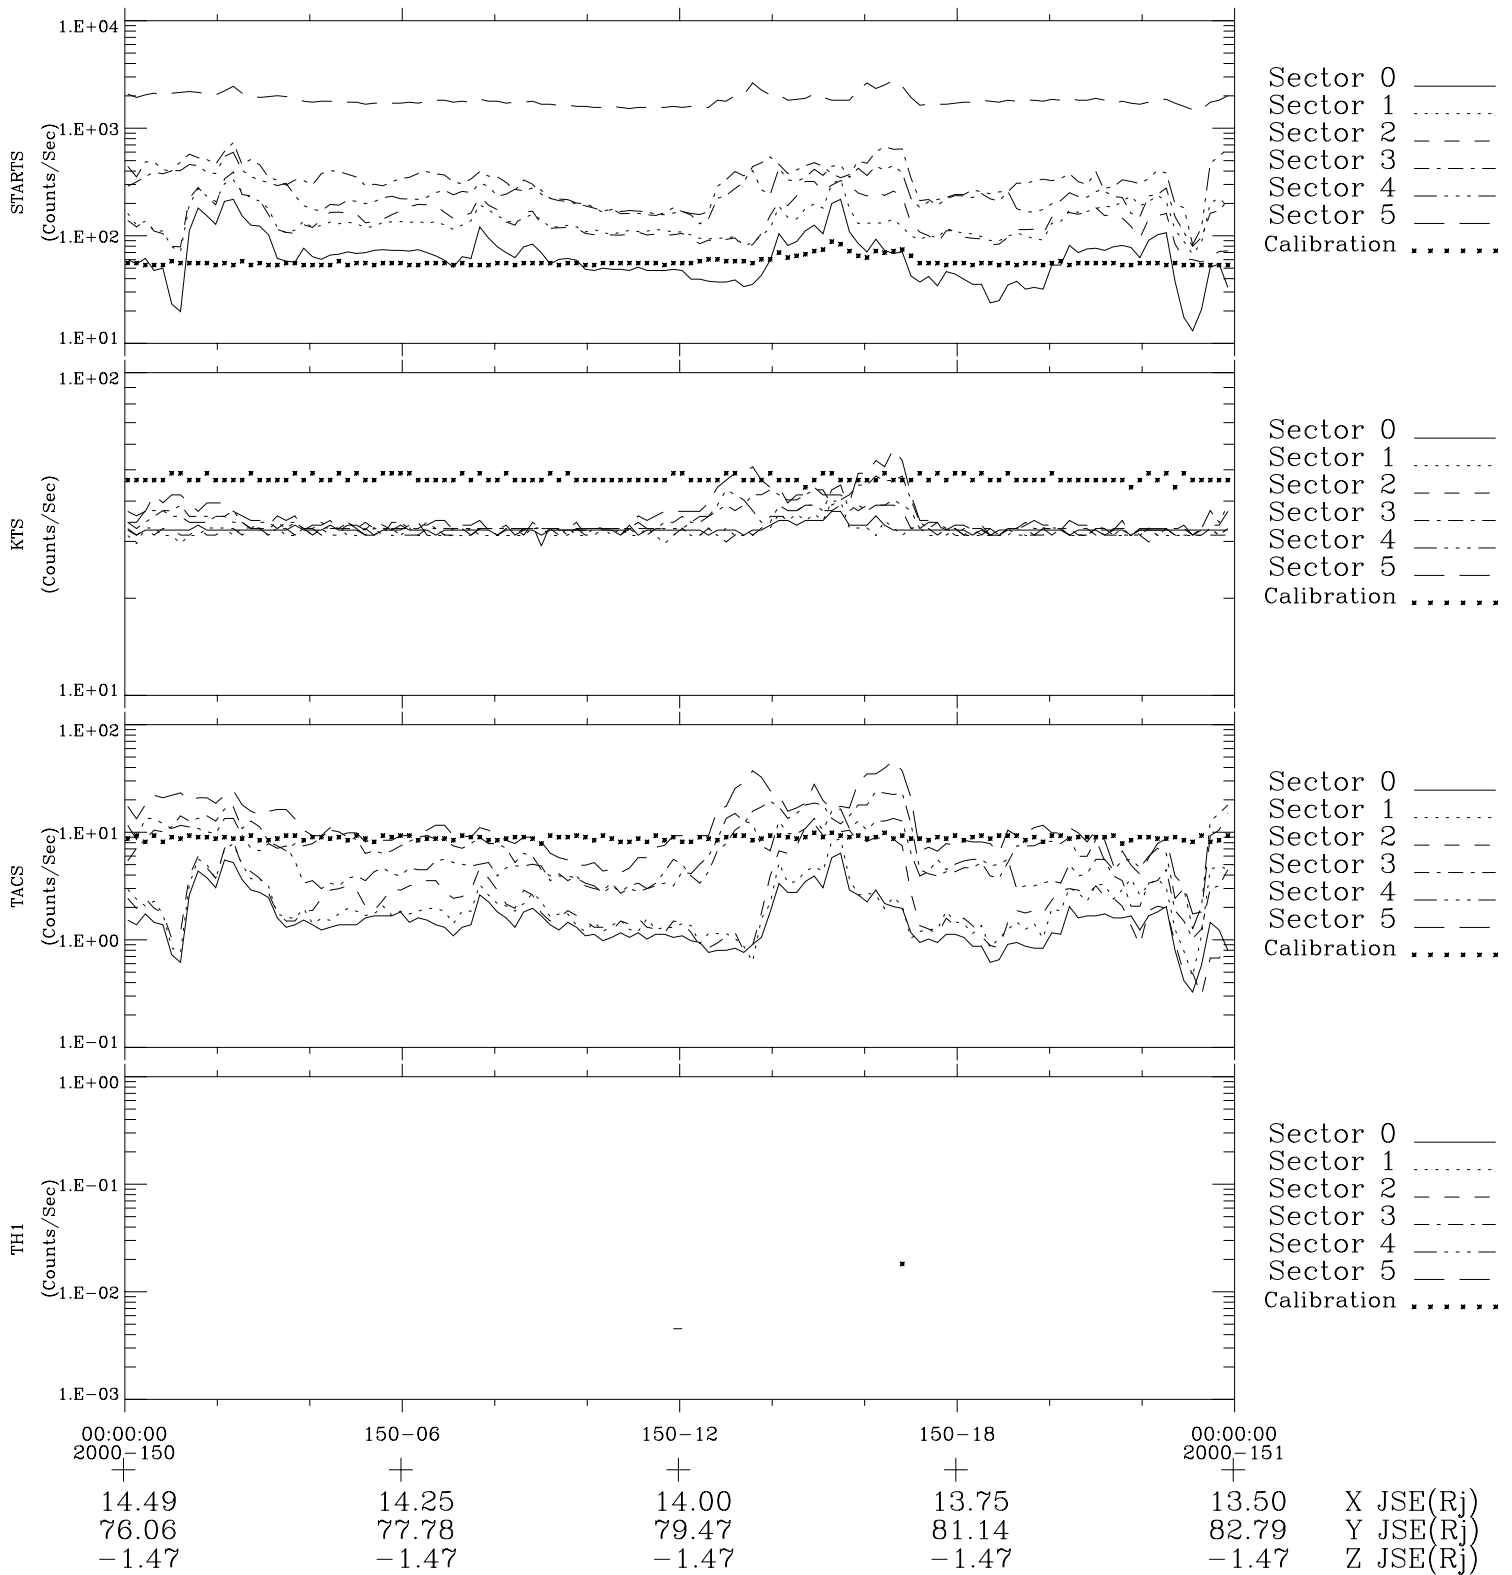

Galileo EPD Real-Time Six-Sector 00150

Software Version: RTLINE_R6 V 1.20
Data Production: 10-03-01
Plot Production: Mon Sep 17 10:33:15 2001

◇ = Jupiter look direction
□ = Corotation look direction