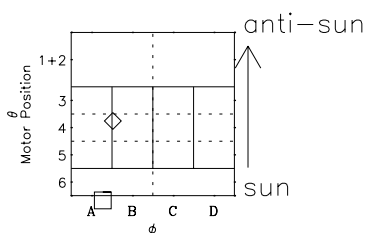

Galileo EPD Real-Time Six-Sector 00150

Software Version: RTLINE_R6 V 1.20
Data Production: 10-03-01
Plot Production: Mon Sep 17 10:33:15 2001

◇ = Jupiter look direction
□ = Corotation look direction