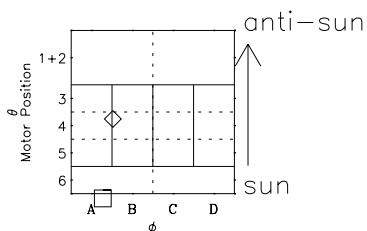

Galileo EPD Real-Time Six-Sector 00150

Software Version: RTLINE_R6 V 1.20
Data Production: 10-03-01
Plot Production: Mon Sep 17 10:33:14 2001

◇ = Jupiter look direction
□ = Corotation look direction