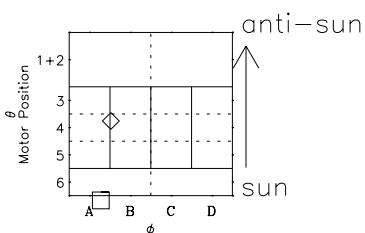

Galileo EPD Real-Time Six-Sector 00150

Software Version: RTLINE_R6 V 1.20
Data Production: 10-03-01
Plot Production: Mon Sep 17 10:33:14 2001

◇ = Jupiter look direction
□ = Corotation look direction