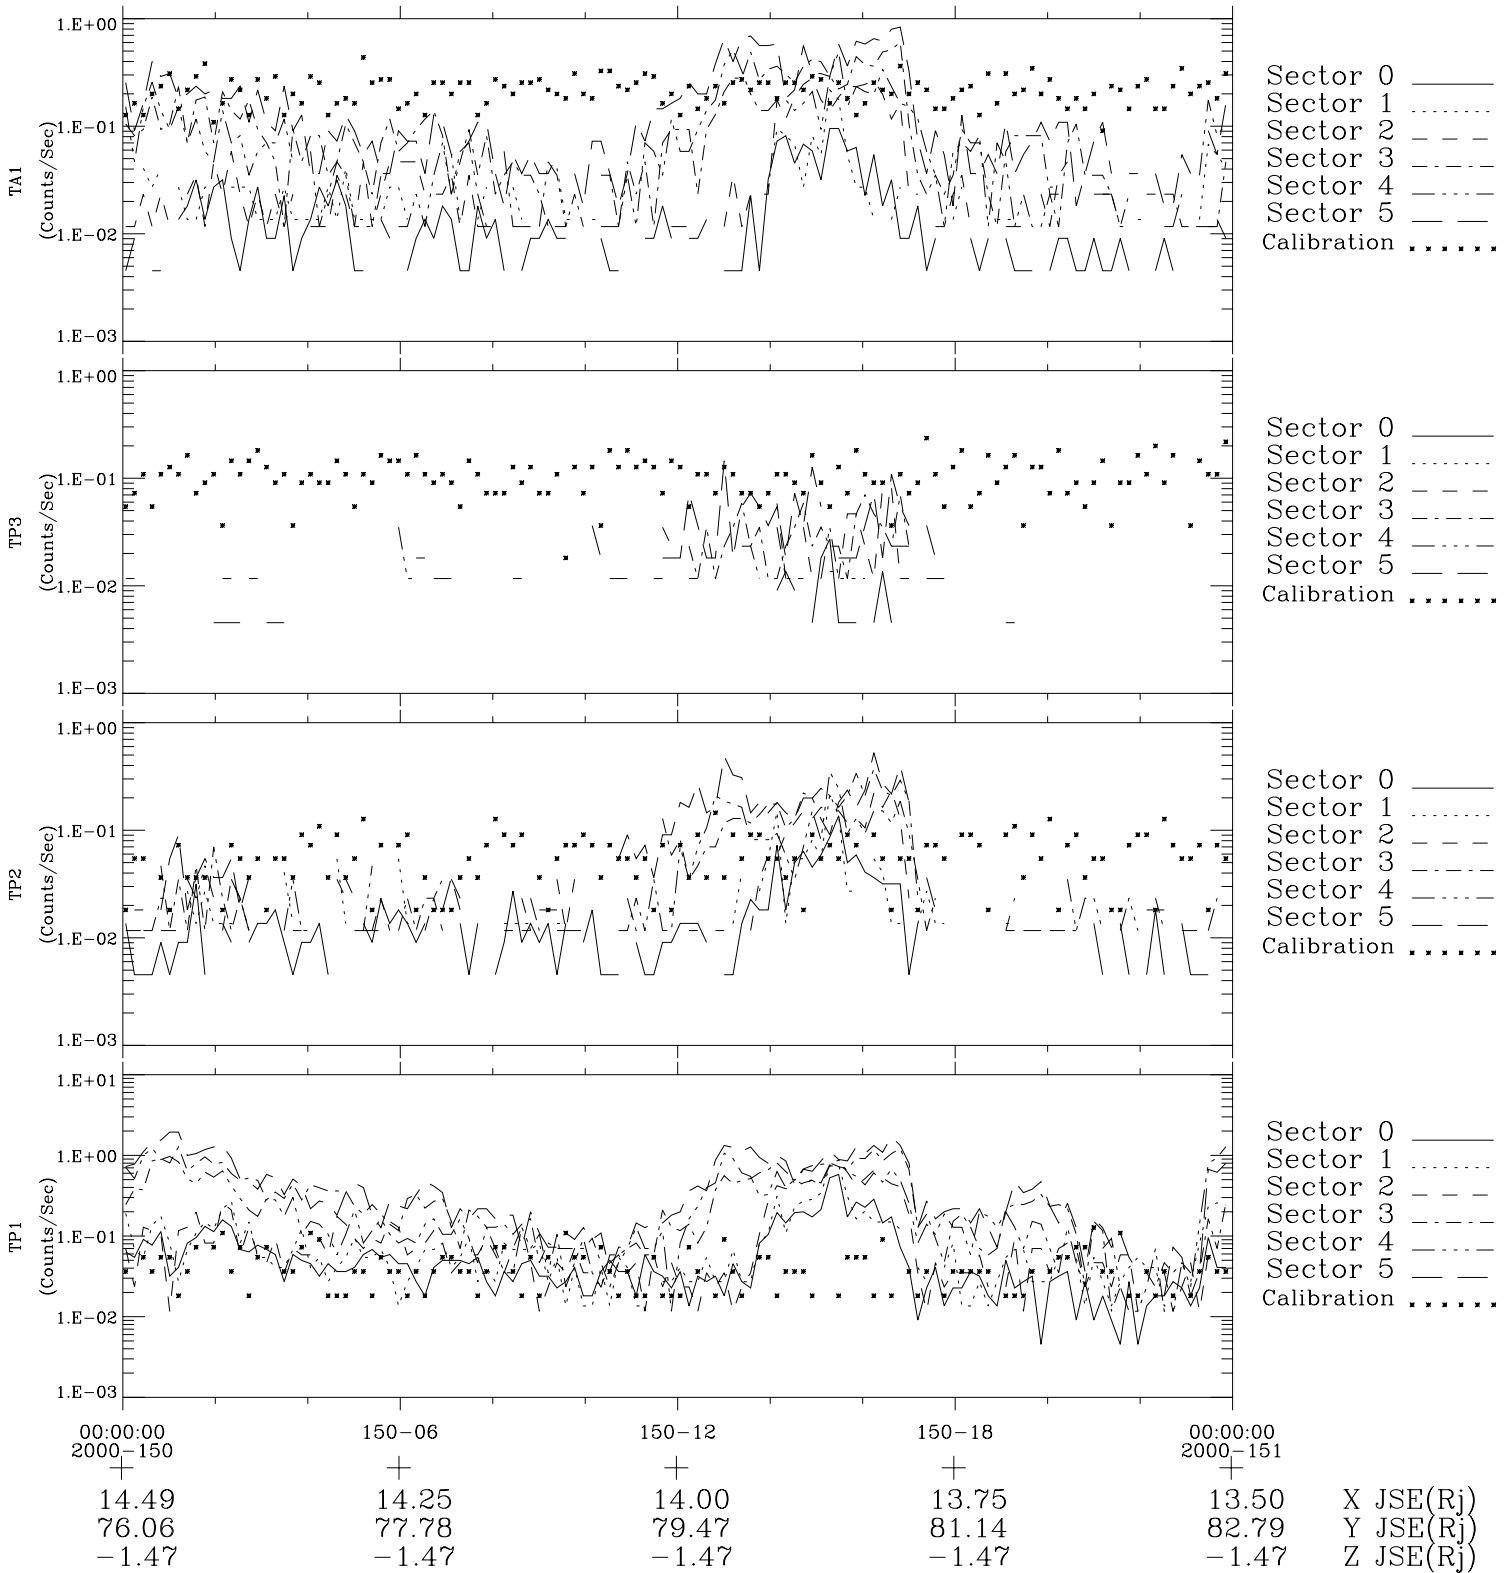

Galileo EPD Real-Time Six-Sector 00150

Software Version: RTLINE_R6 V 1.20
Data Production: 10-03-01
Plot Production: Mon Sep 17 10:33:13 2001

◇ = Jupiter look direction
□ = Corotation look direction