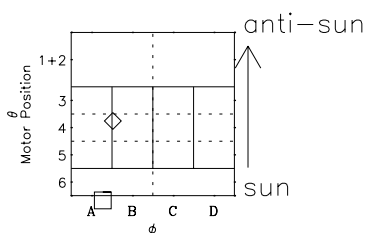

Galileo EPD Real-Time Six-Sector 00150

Software Version: RTLINE_R6 V 1.20
Data Production: 10-03-01
Plot Production: Mon Sep 17 10:33:13 2001

◇ = Jupiter look direction
□ = Corotation look direction