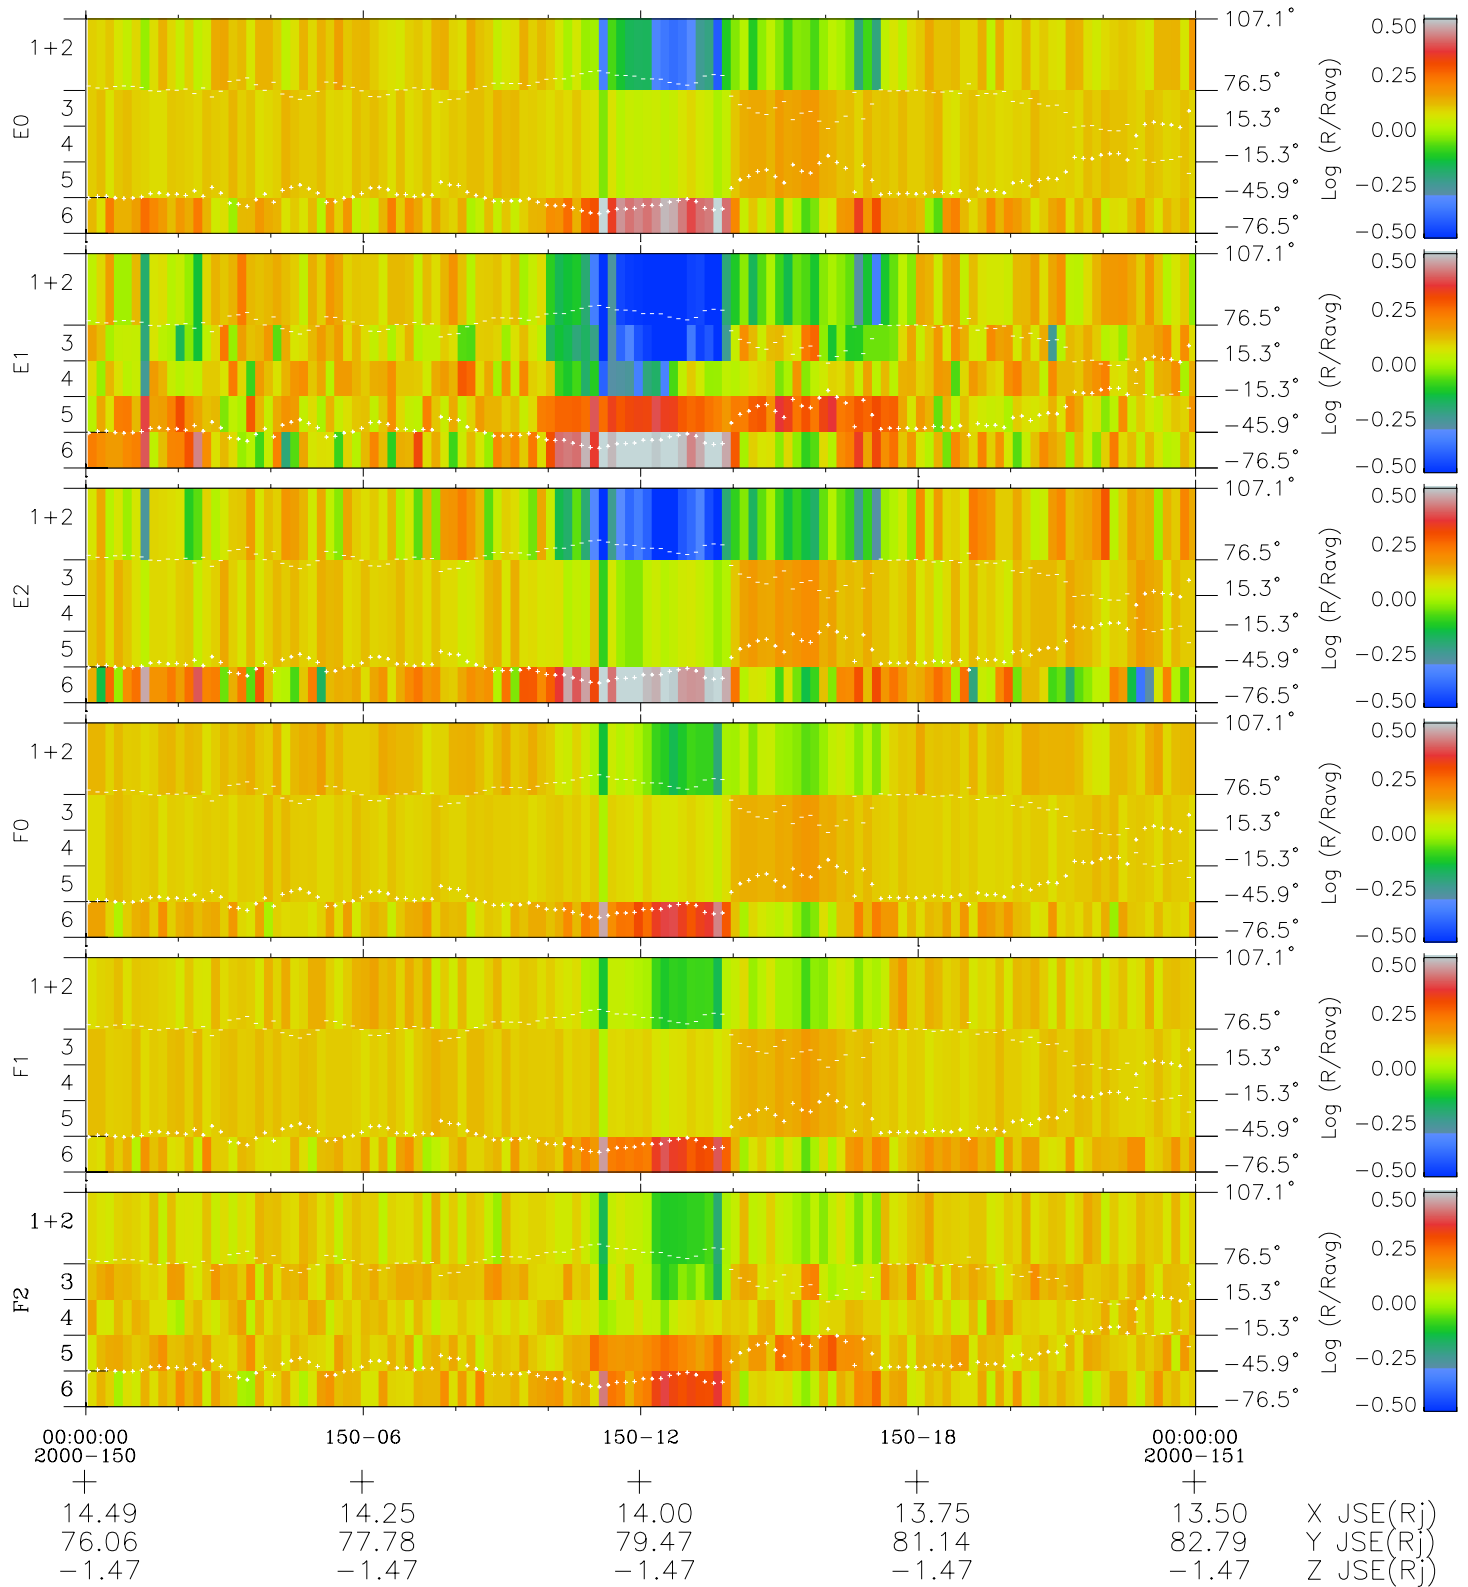

Galileo EPD Real Elevation Anisotropies 00150

Software Version: RTELEV_MEAN V 1.20
 Data Production: 10-03-01
 Plot Production: Mon Sep 17 10:32:03 2001
 Color File: wondr3
 Geofactor File: 1.1

- ◇ = Jupiter look direction
- = Corotation look direction