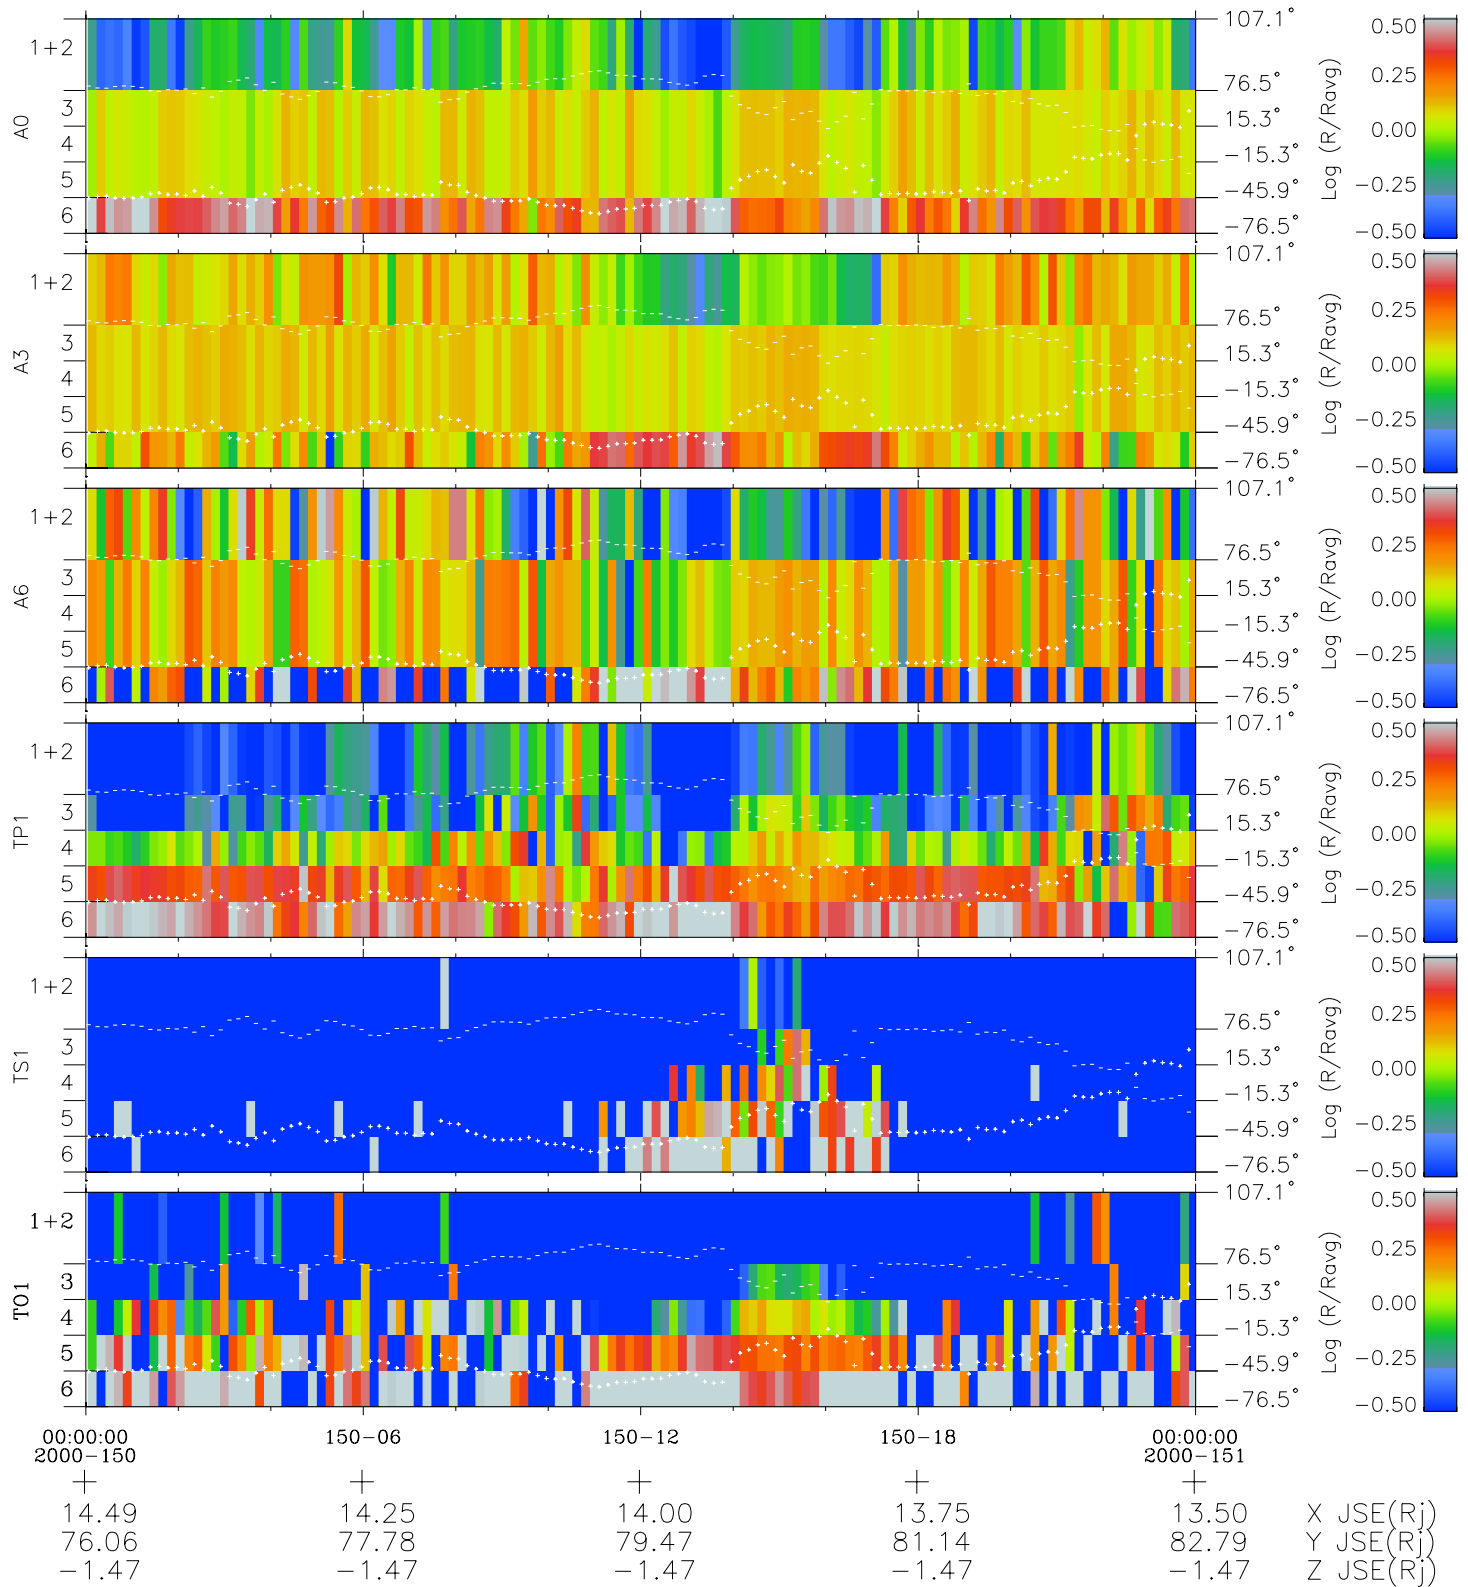

Galileo EPD Real Elevation Anisotropies 00150

Software Version: RTELEV_MEAN V 1.20
Data Production: 10-03-01
Plot Production: Mon Sep 17 10:31:57 2001
Color File: wondr3
Geofactor File: 1.1

- ◇ = Jupiter look direction
- = Corotation look direction